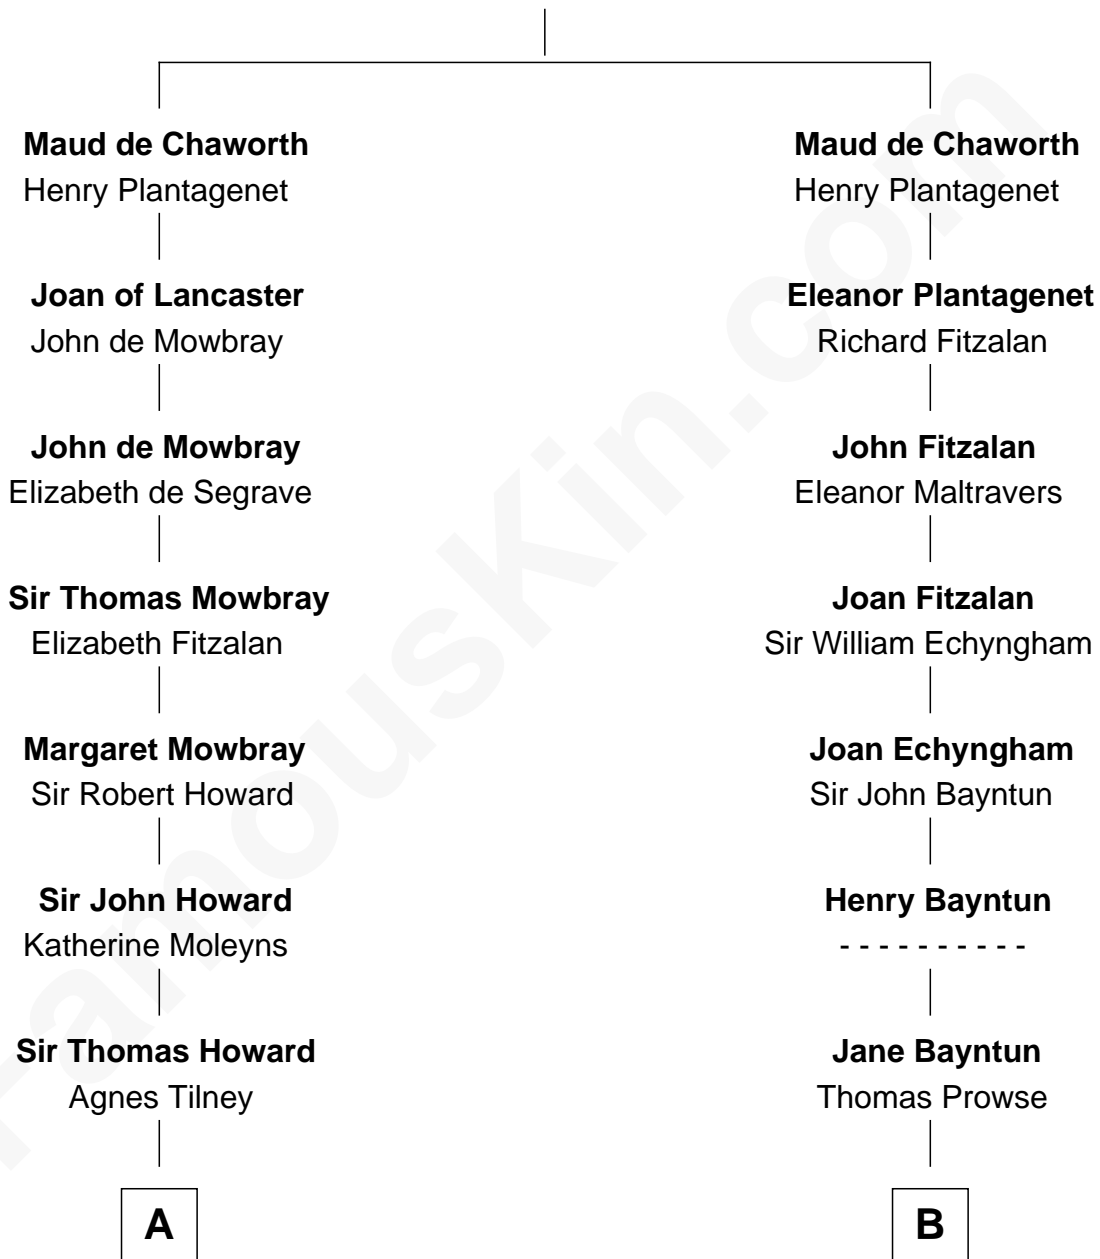

FamousKin.com

Relationship Chart of

Cara Delevingne

Fashion Model and Movie Actress

19th cousin 2 times removed of

Endicott Peabody

62nd Governor of Massachusetts

Sir Patrick de Chaworth

Isabella de Beauchamp

C

Sir Berkeley Digby George Sheffield
Julia Mary de Tuyll van Serooskerken

John Vincent Sheffield
Anne Margaret Faudel-Phillips

Jane Armyne Sheffield
Sir Jocelyn Edward Greville Stevens