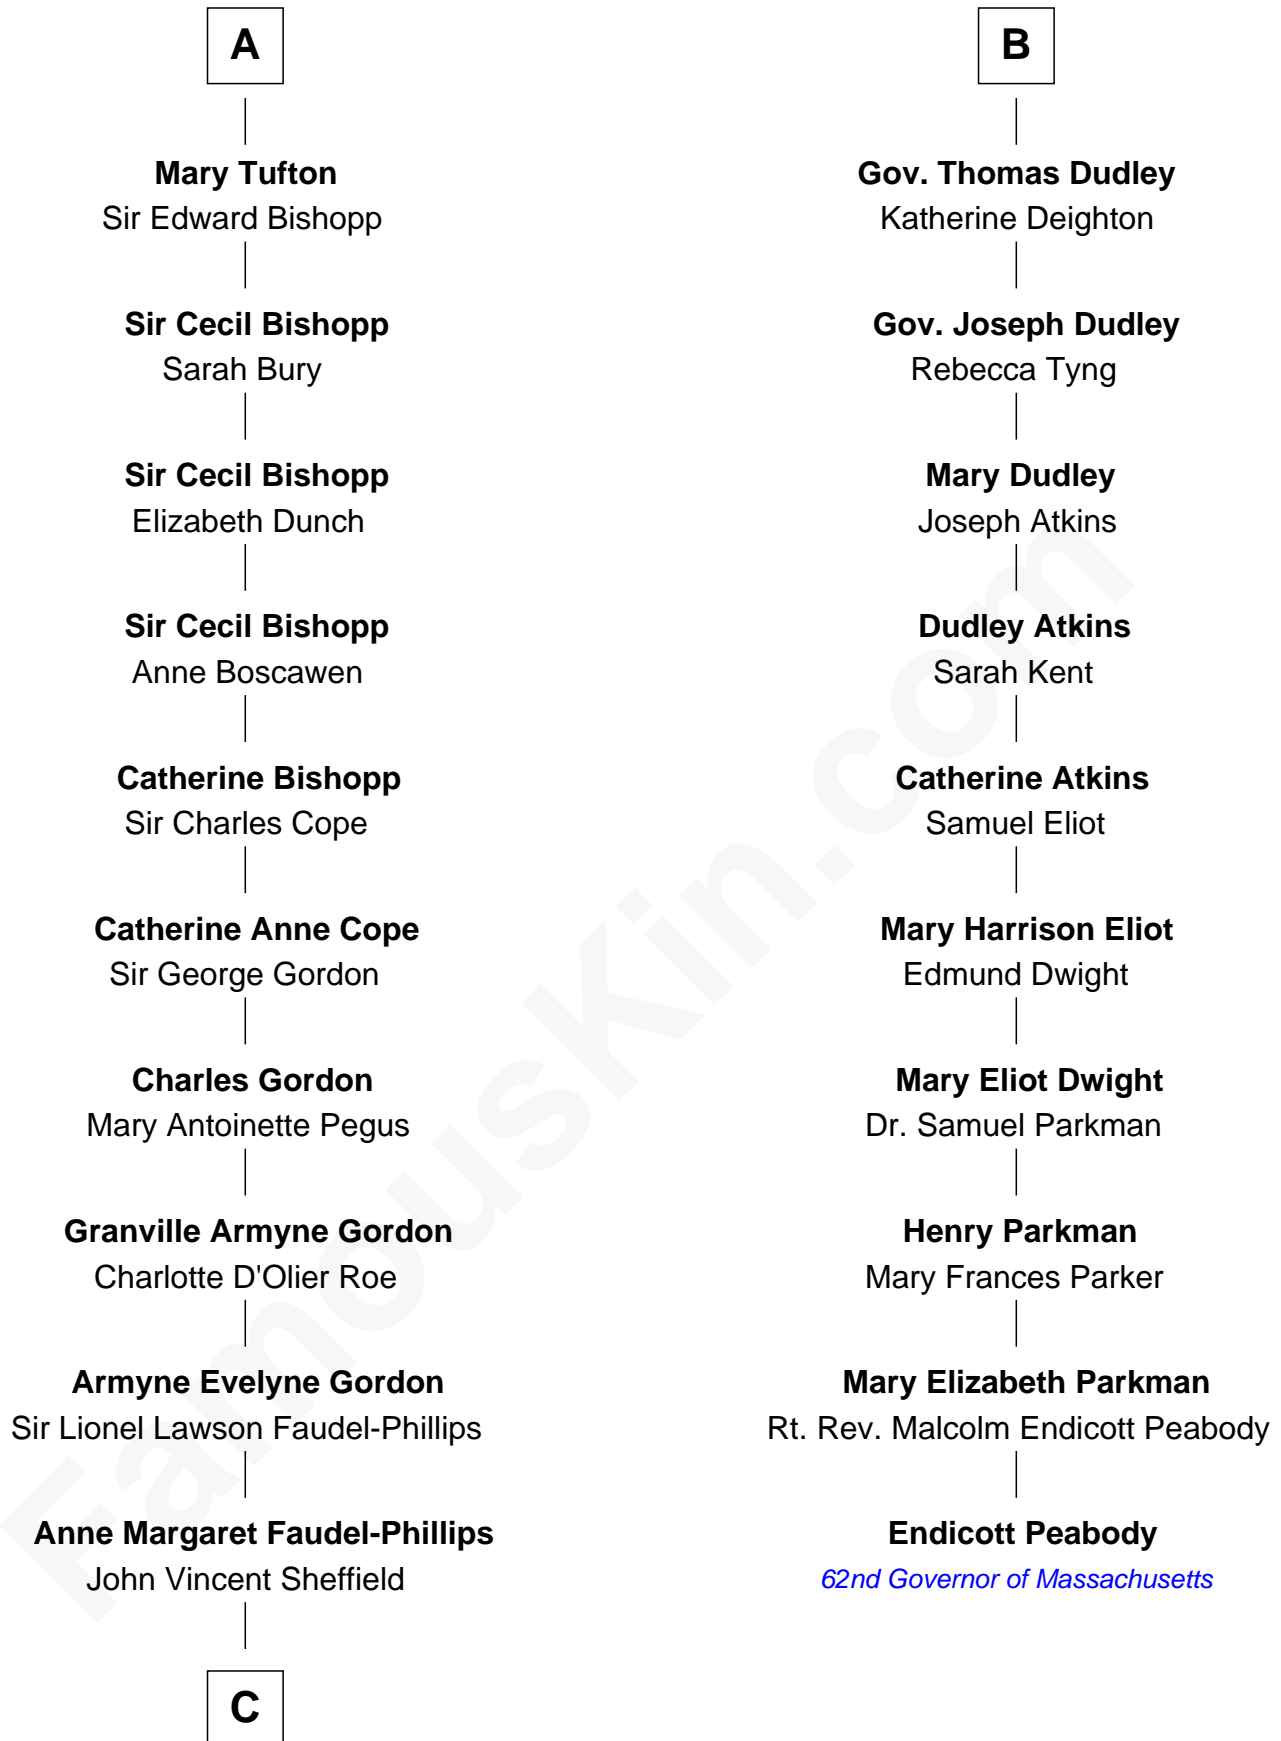

## Relationship Chart of

### Cara Delevingne

*Fashion Model and Movie Actress*

16th cousin 3 times removed of

### Endicott Peabody

*62nd Governor of Massachusetts*

**C**

—  
**Jane Armyne Sheffield**

Sir Jocelyn Edward Greville Stevens

—  
**Pandora Anne Stevens**

Charles Hamar Delevingne

—  
**Cara Delevingne**