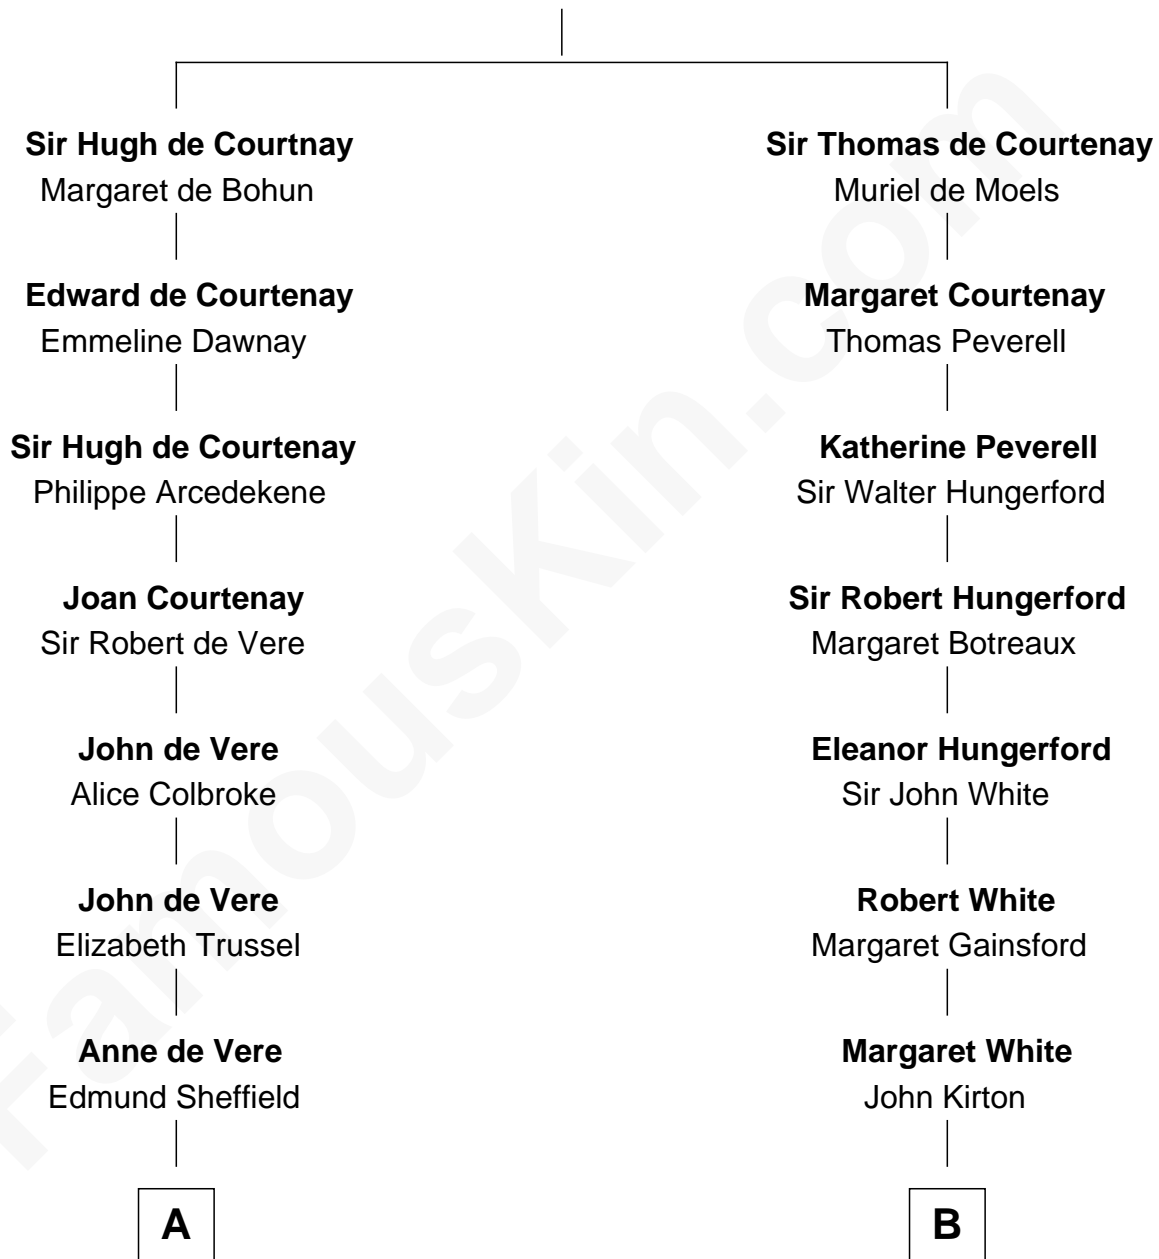

FamousKin.com

Relationship Chart of

Cara Delevingne

Fashion Model and Movie Actress

20th cousin 1 time removed of

Endicott Peabody

62nd Governor of Massachusetts

Sir Hugh de Courtenay

Agnes de St. John

C

John Vincent Sheffield
Anne Margaret Faudel-Phillips

Jane Armyne Sheffield
Sir Jocelyn Edward Greville Stevens

Pandora Anne Stevens
Charles Hamar Delevingne

Cara Delevingne
Model and Actress