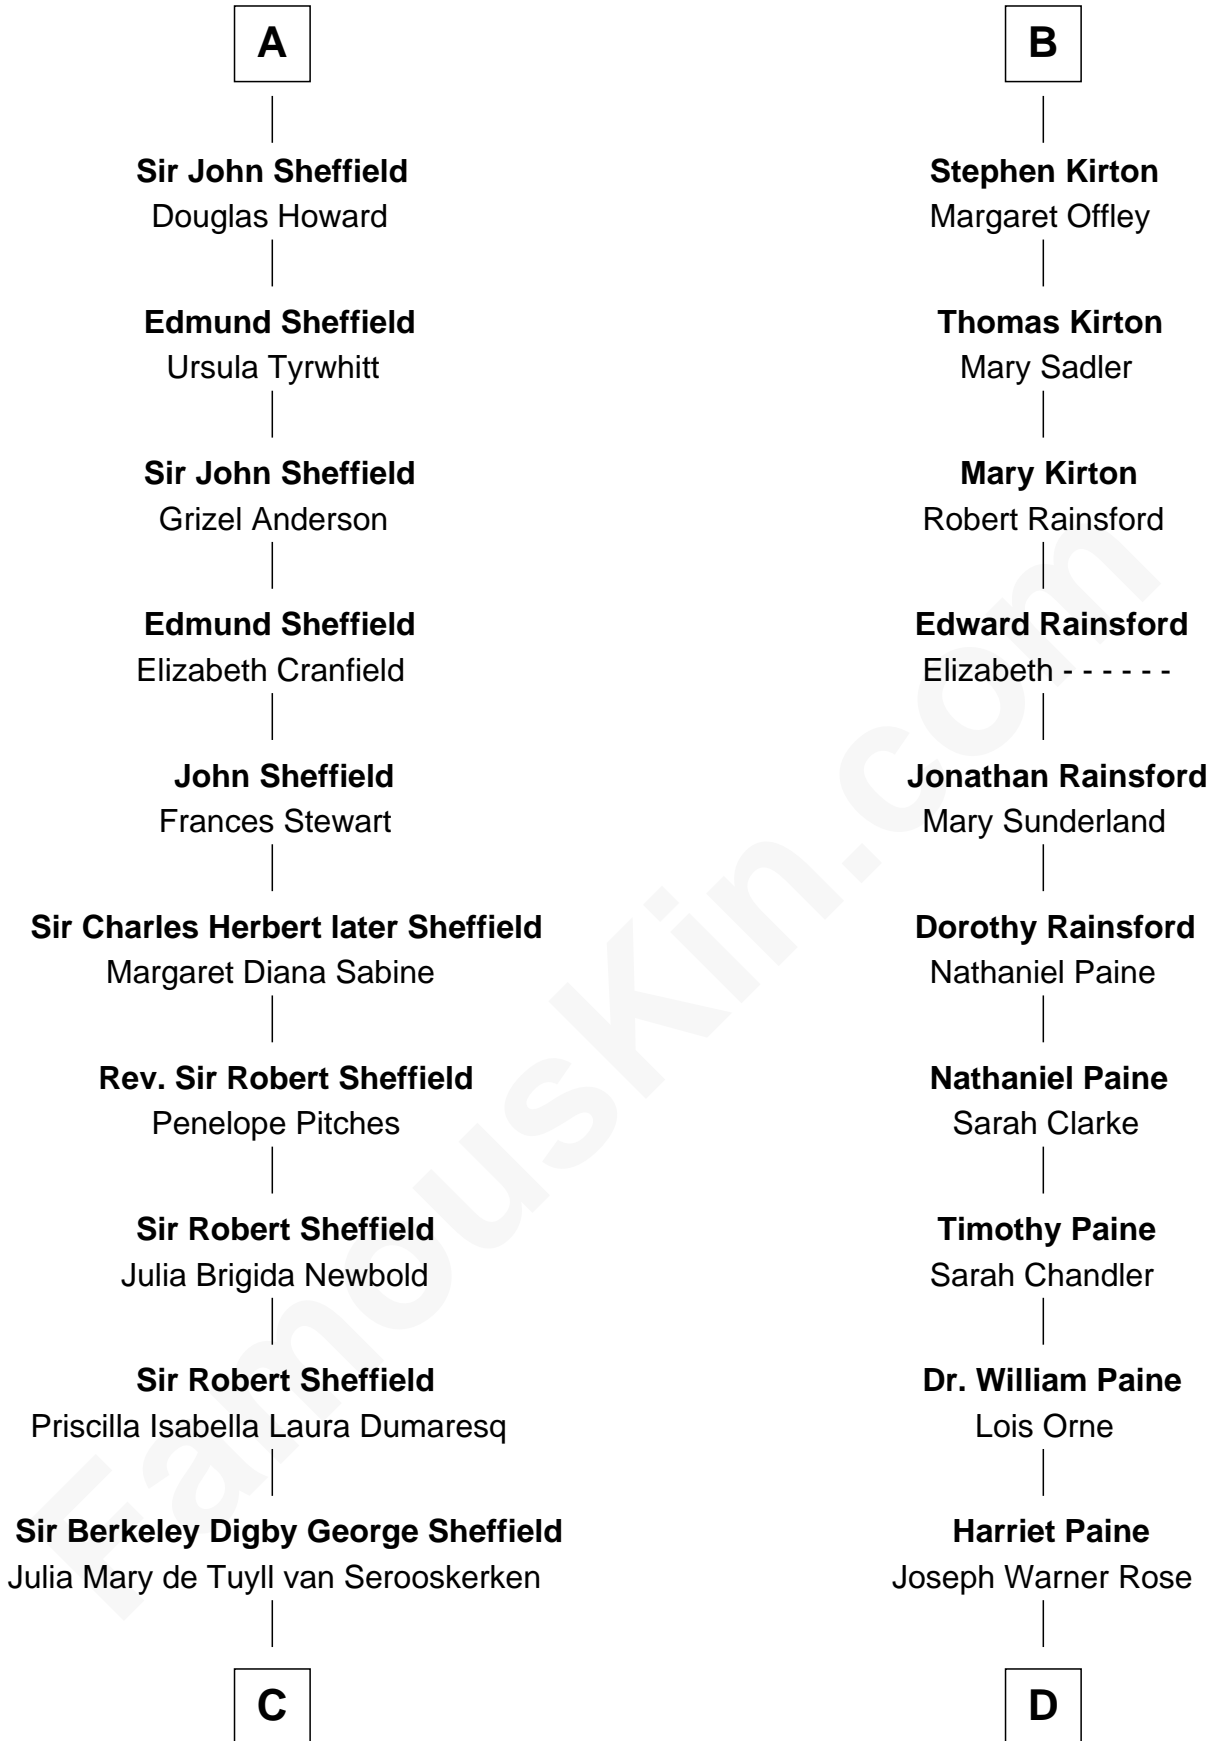

FamousKin.com

Relationship Chart of

Cara Delevingne

Fashion Model and Movie Actress

20th cousin 1 time removed of

Endicott Peabody

62nd Governor of Massachusetts

Sir Hugh de Courtenay

Agnes de St. John

C

John Vincent Sheffield
Anne Margaret Faudel-Phillips

Jane Armyne Sheffield
Sir Jocelyn Edward Greville Stevens

Pandora Anne Stevens
Charles Hamar Delevingne

Cara Delevingne
Model and Actress