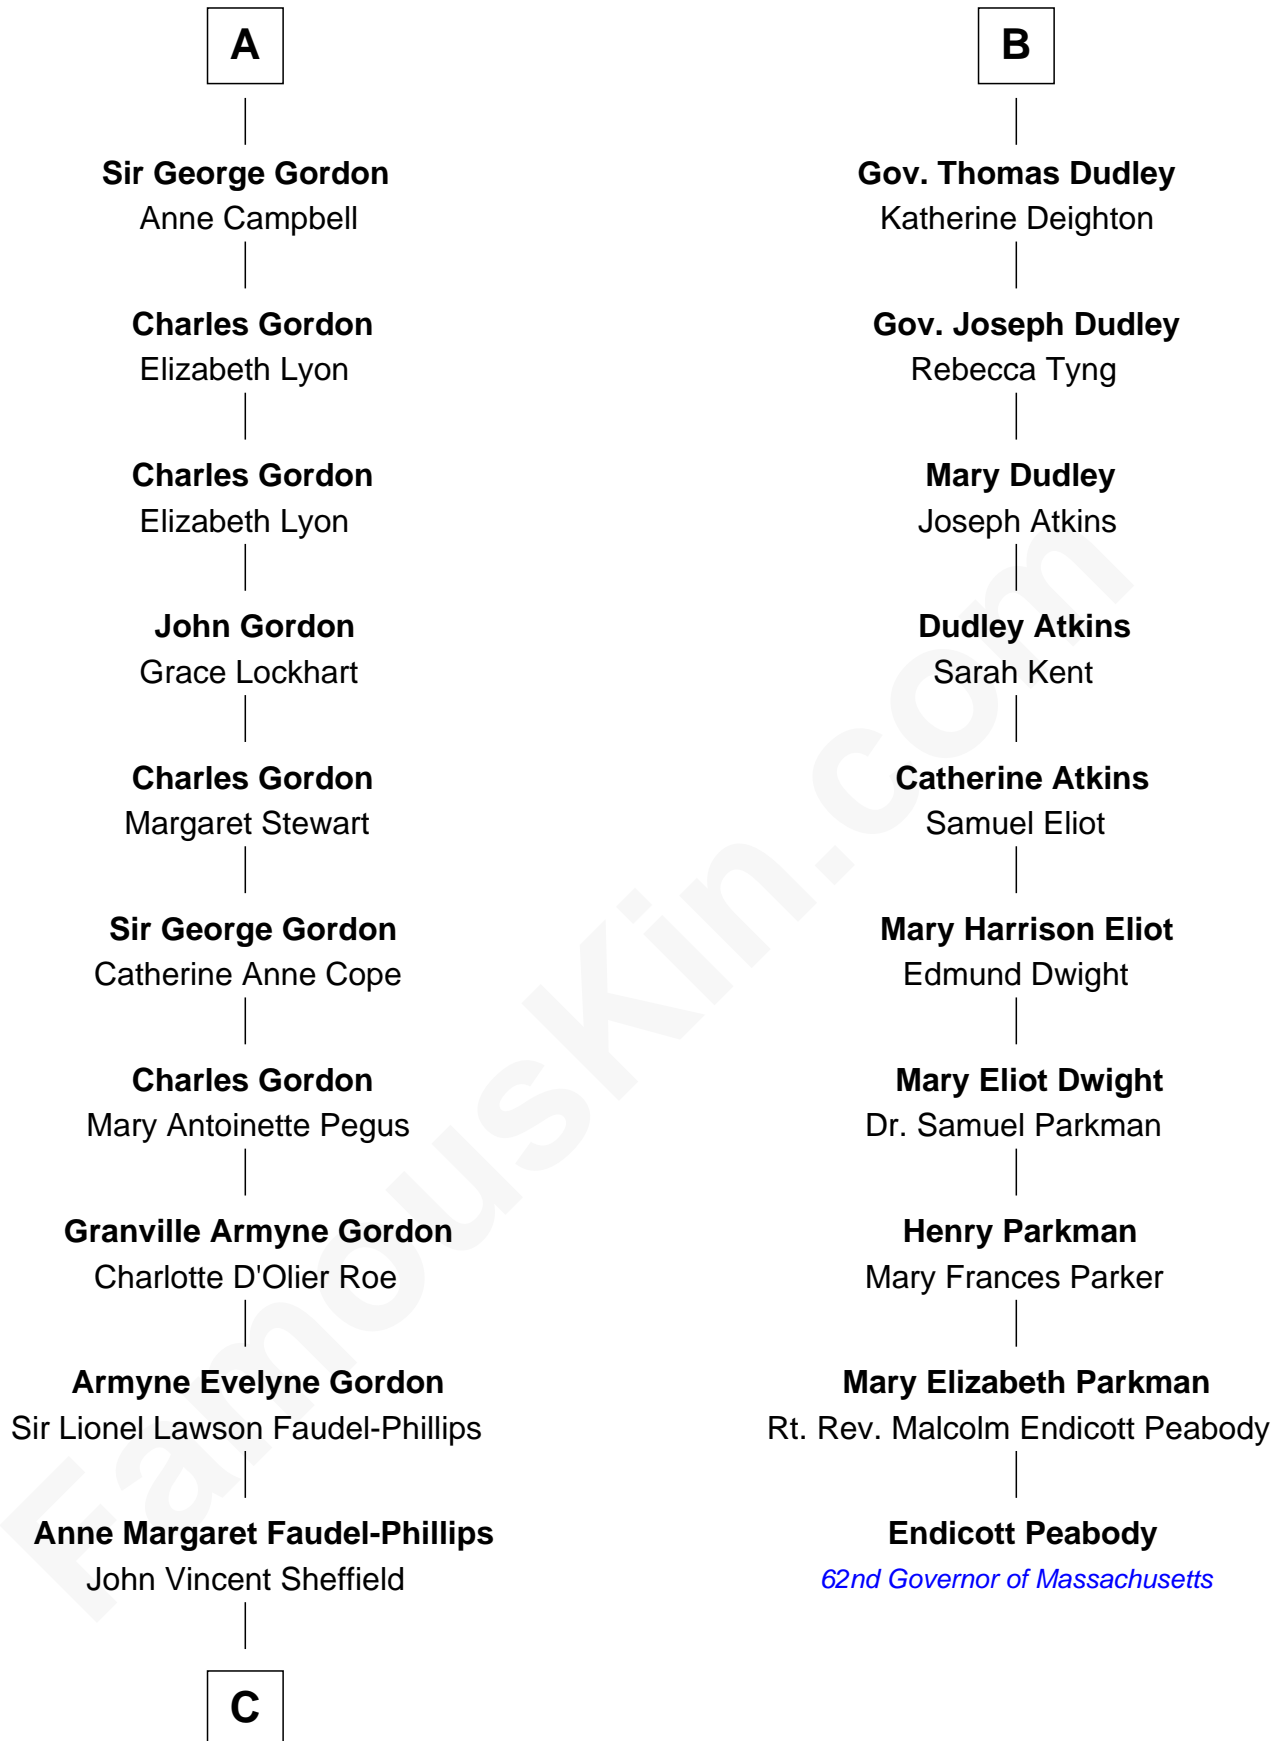

## Relationship Chart of

### Cara Delevingne

*Fashion Model and Movie Actress*

16th cousin 3 times removed of

### Endicott Peabody

*62nd Governor of Massachusetts*

#### Sir Thomas de Holand

Alice Fitzalan

**C**

—  
**Jane Armyne Sheffield**

Sir Jocelyn Edward Greville Stevens

—  
**Pandora Anne Stevens**

Charles Hamar Delevingne

—  
**Cara Delevingne**