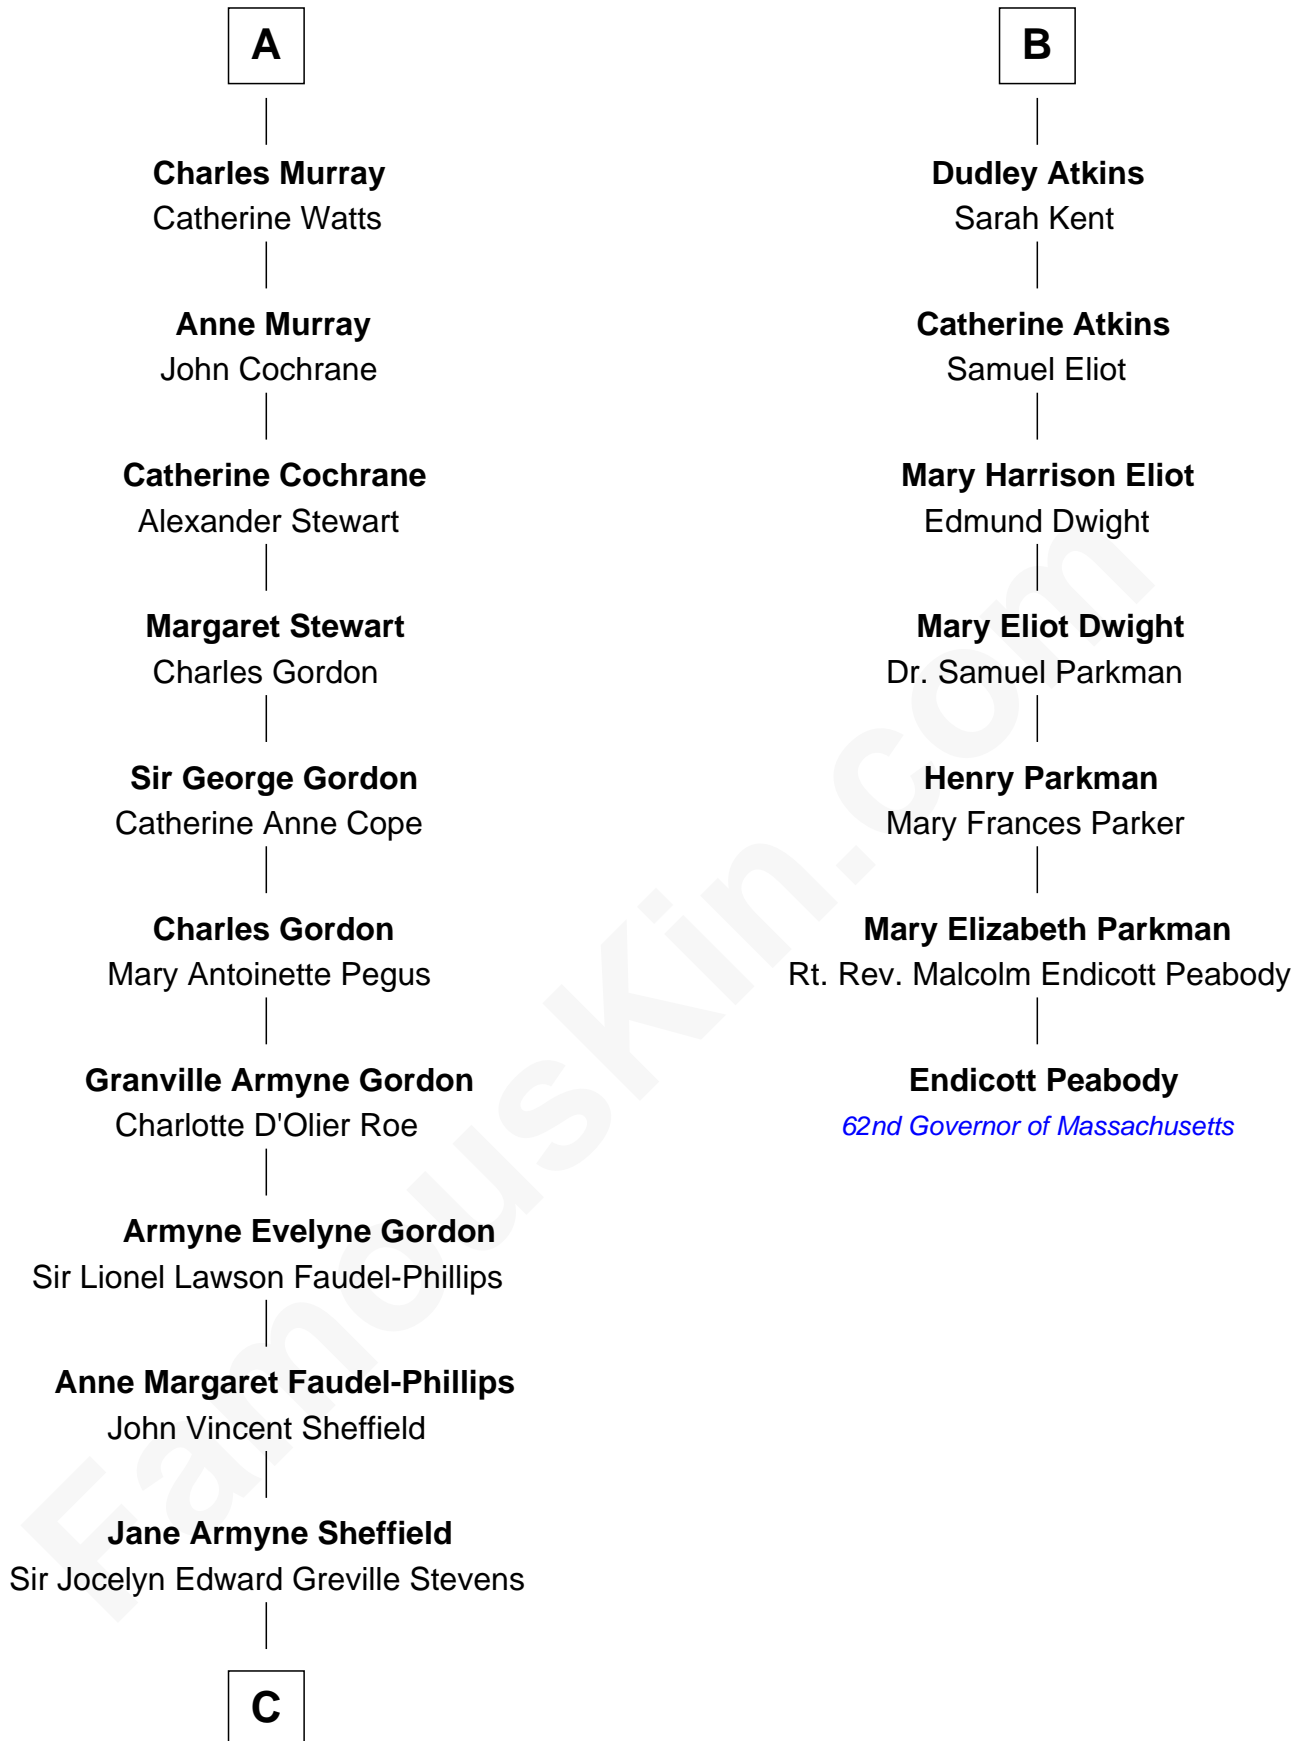

## Relationship Chart of

### Cara Delevingne

*Fashion Model and Movie Actress*

13th cousin 5 times removed of

### Endicott Peabody

*62nd Governor of Massachusetts*

**C**

**Pandora Anne Stevens**  
Charles Hamar Delevingne

**Cara Delevingne**  
*Model and Actress*

FamousKin.com