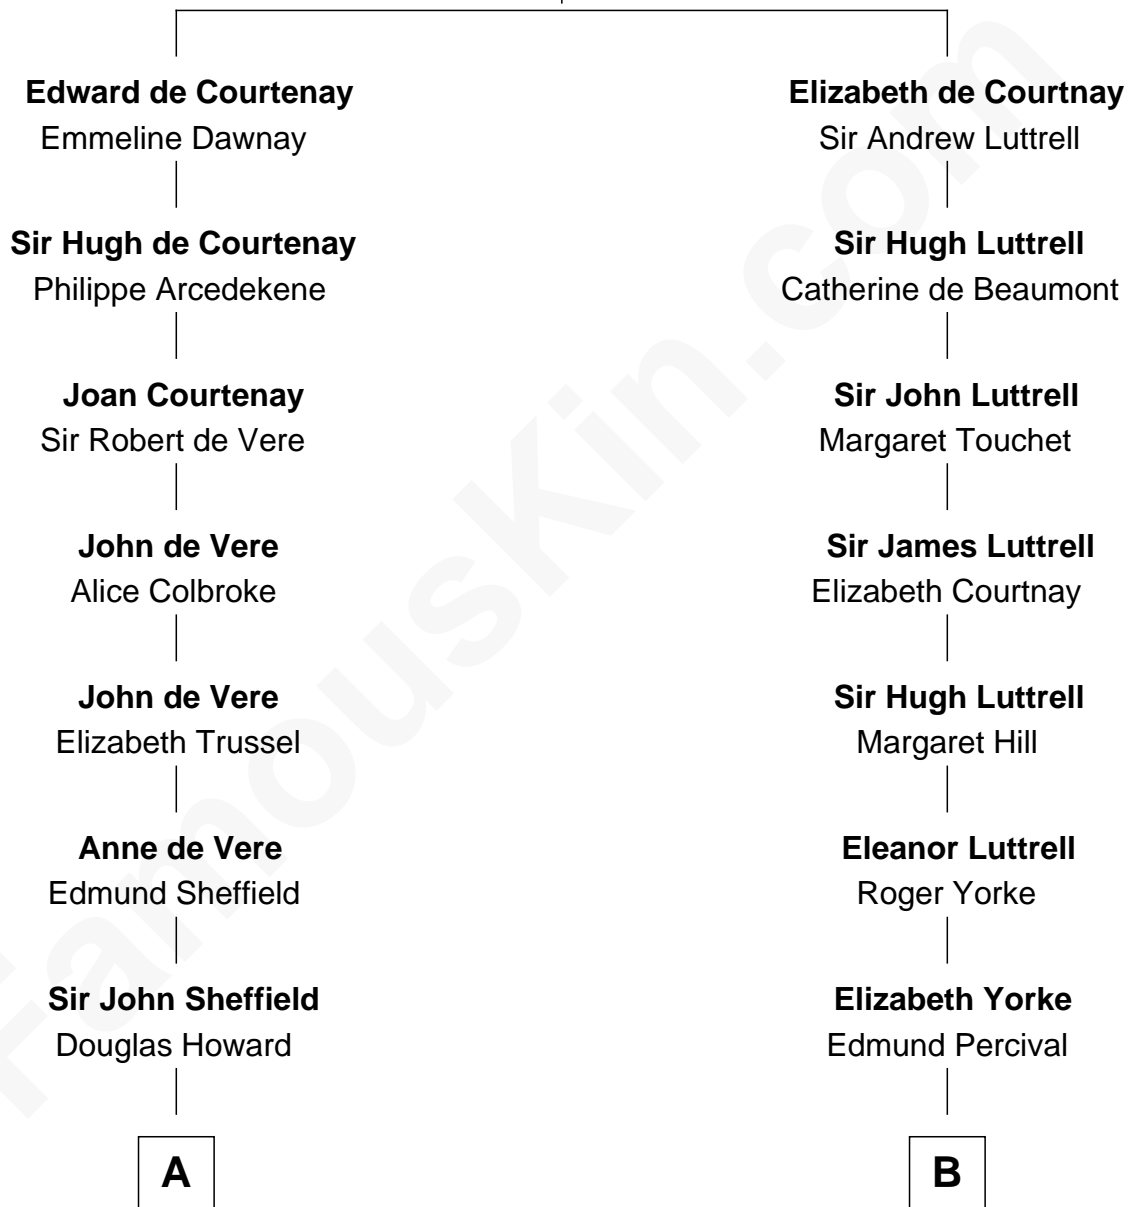

FamousKin.com

Relationship Chart of

Cara Delevingne

Fashion Model and Movie Actress

15th cousin 4 times removed of

James Russell Lowell

American "Fireside" Poet

Sir Hugh de Courtenay

Margaret de Bohun

C

—
Jane Armyne Sheffield

Sir Jocelyn Edward Greville Stevens

—
Pandora Anne Stevens

Charles Hamar Delevingne

—
Cara Delevingne

Model and Actress