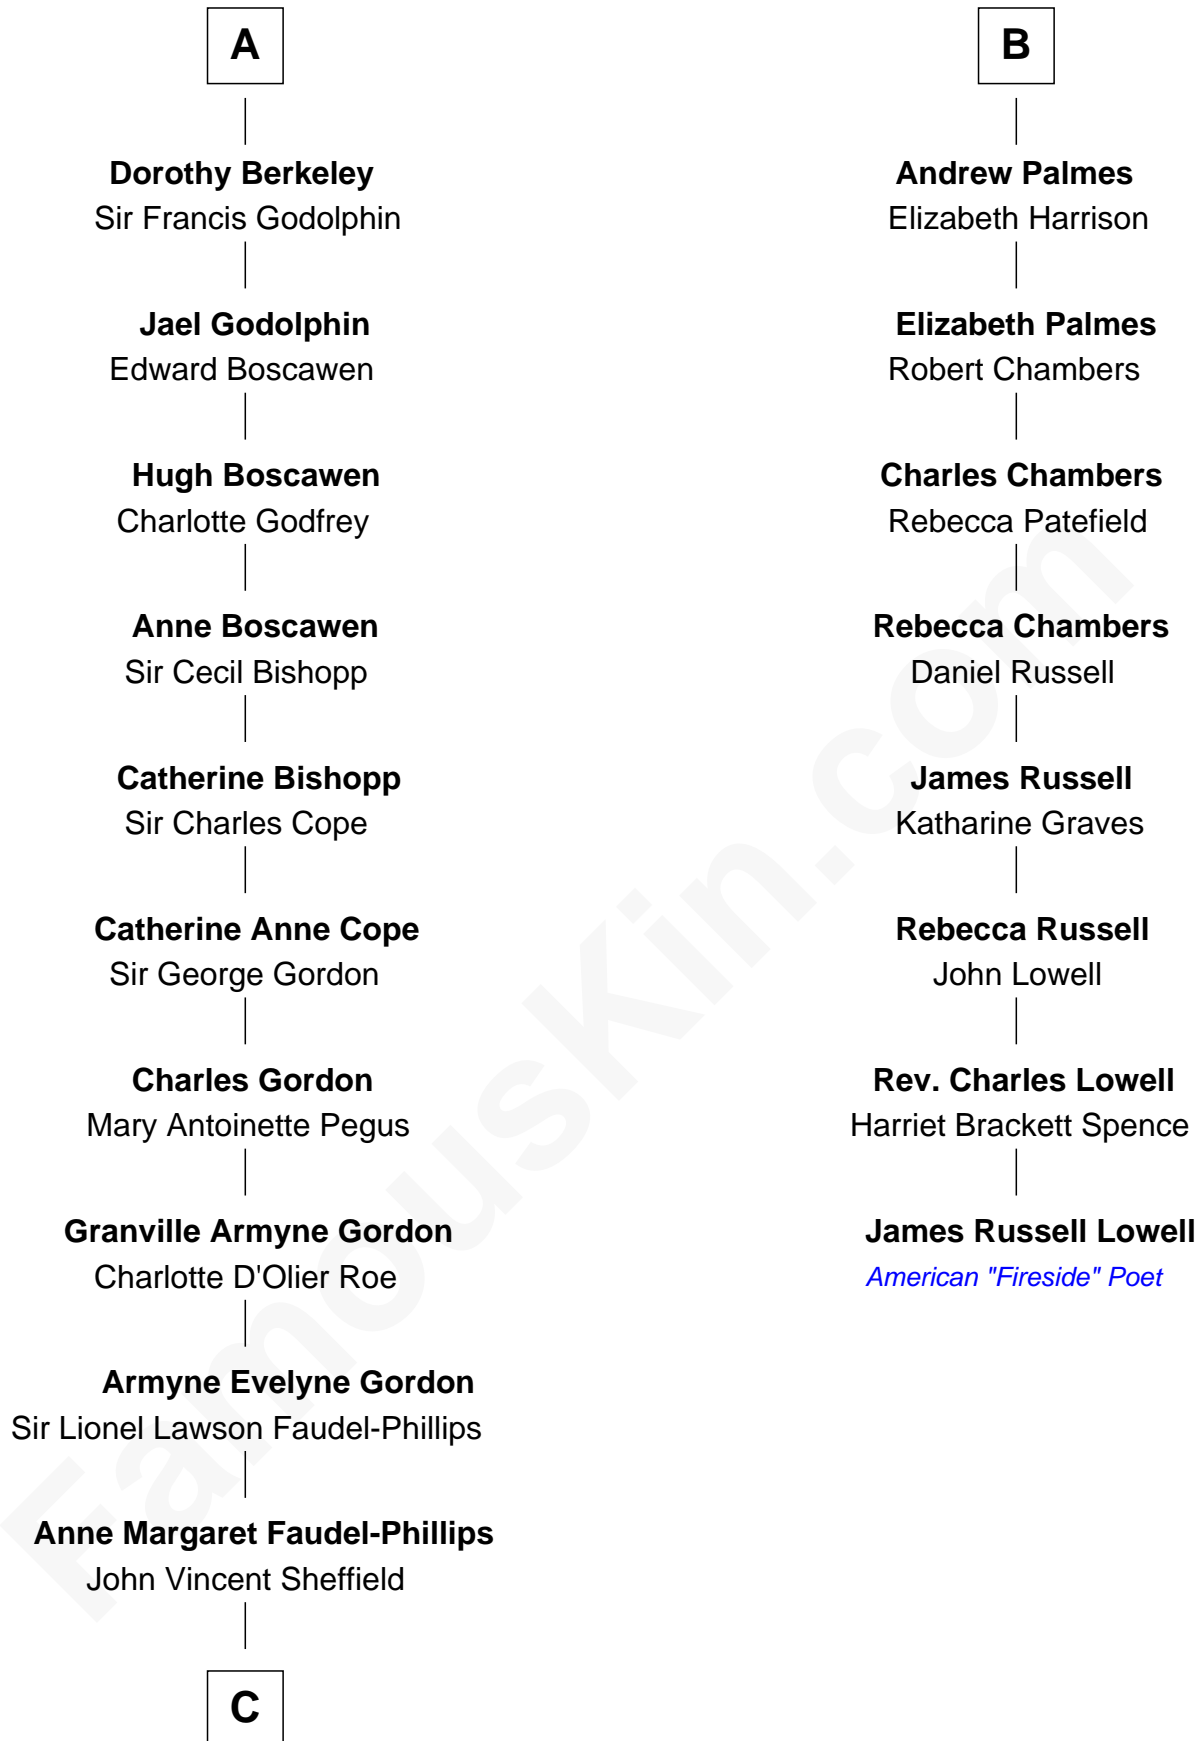

## Relationship Chart of

### Cara Delevingne

*Fashion Model and Movie Actress*

14th cousin 5 times removed of

### James Russell Lowell

*American "Fireside" Poet*

**C**

—  
**Jane Armyne Sheffield**

Sir Jocelyn Edward Greville Stevens

—  
**Pandora Anne Stevens**

Charles Hamar Delevingne

—  
**Cara Delevingne**