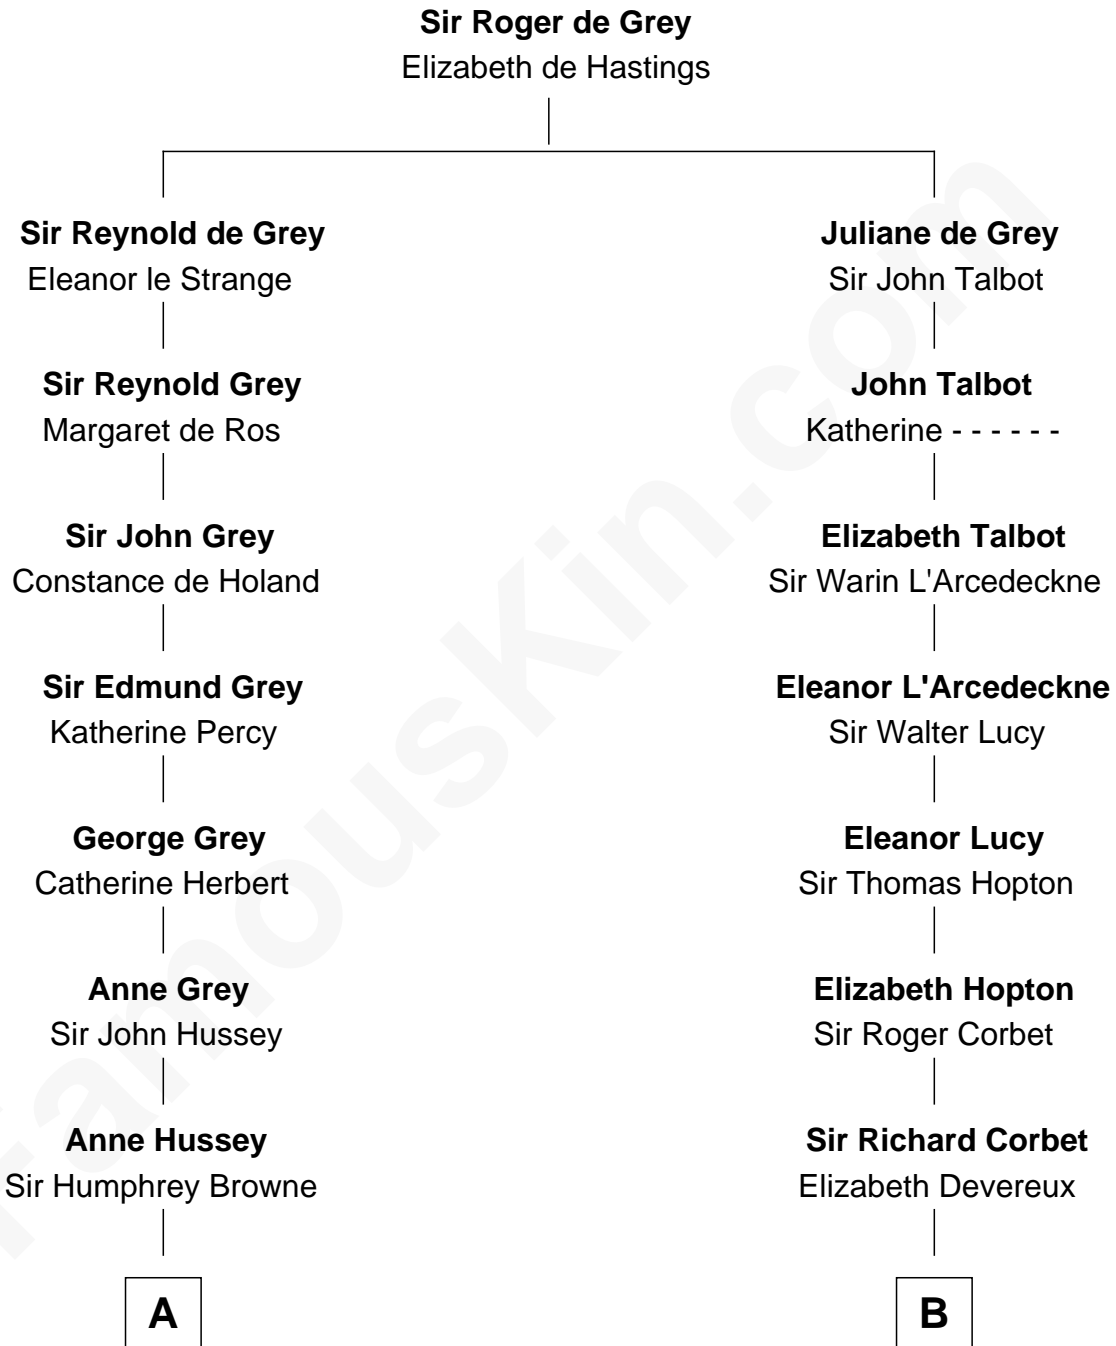

FamousKin.com

Relationship Chart of

Cara Delevingne

Fashion Model and Movie Actress

18th cousin 3 times removed of

James Russell Lowell

American "Fireside" Poet

C

Armyne Evelyne Gordon
Sir Lionel Lawson Faudel-Phillips

Anne Margaret Faudel-Phillips
John Vincent Sheffield

Jane Armyne Sheffield
Sir Jocelyn Edward Greville Stevens

Pandora Anne Stevens
Charles Hamar Delevingne