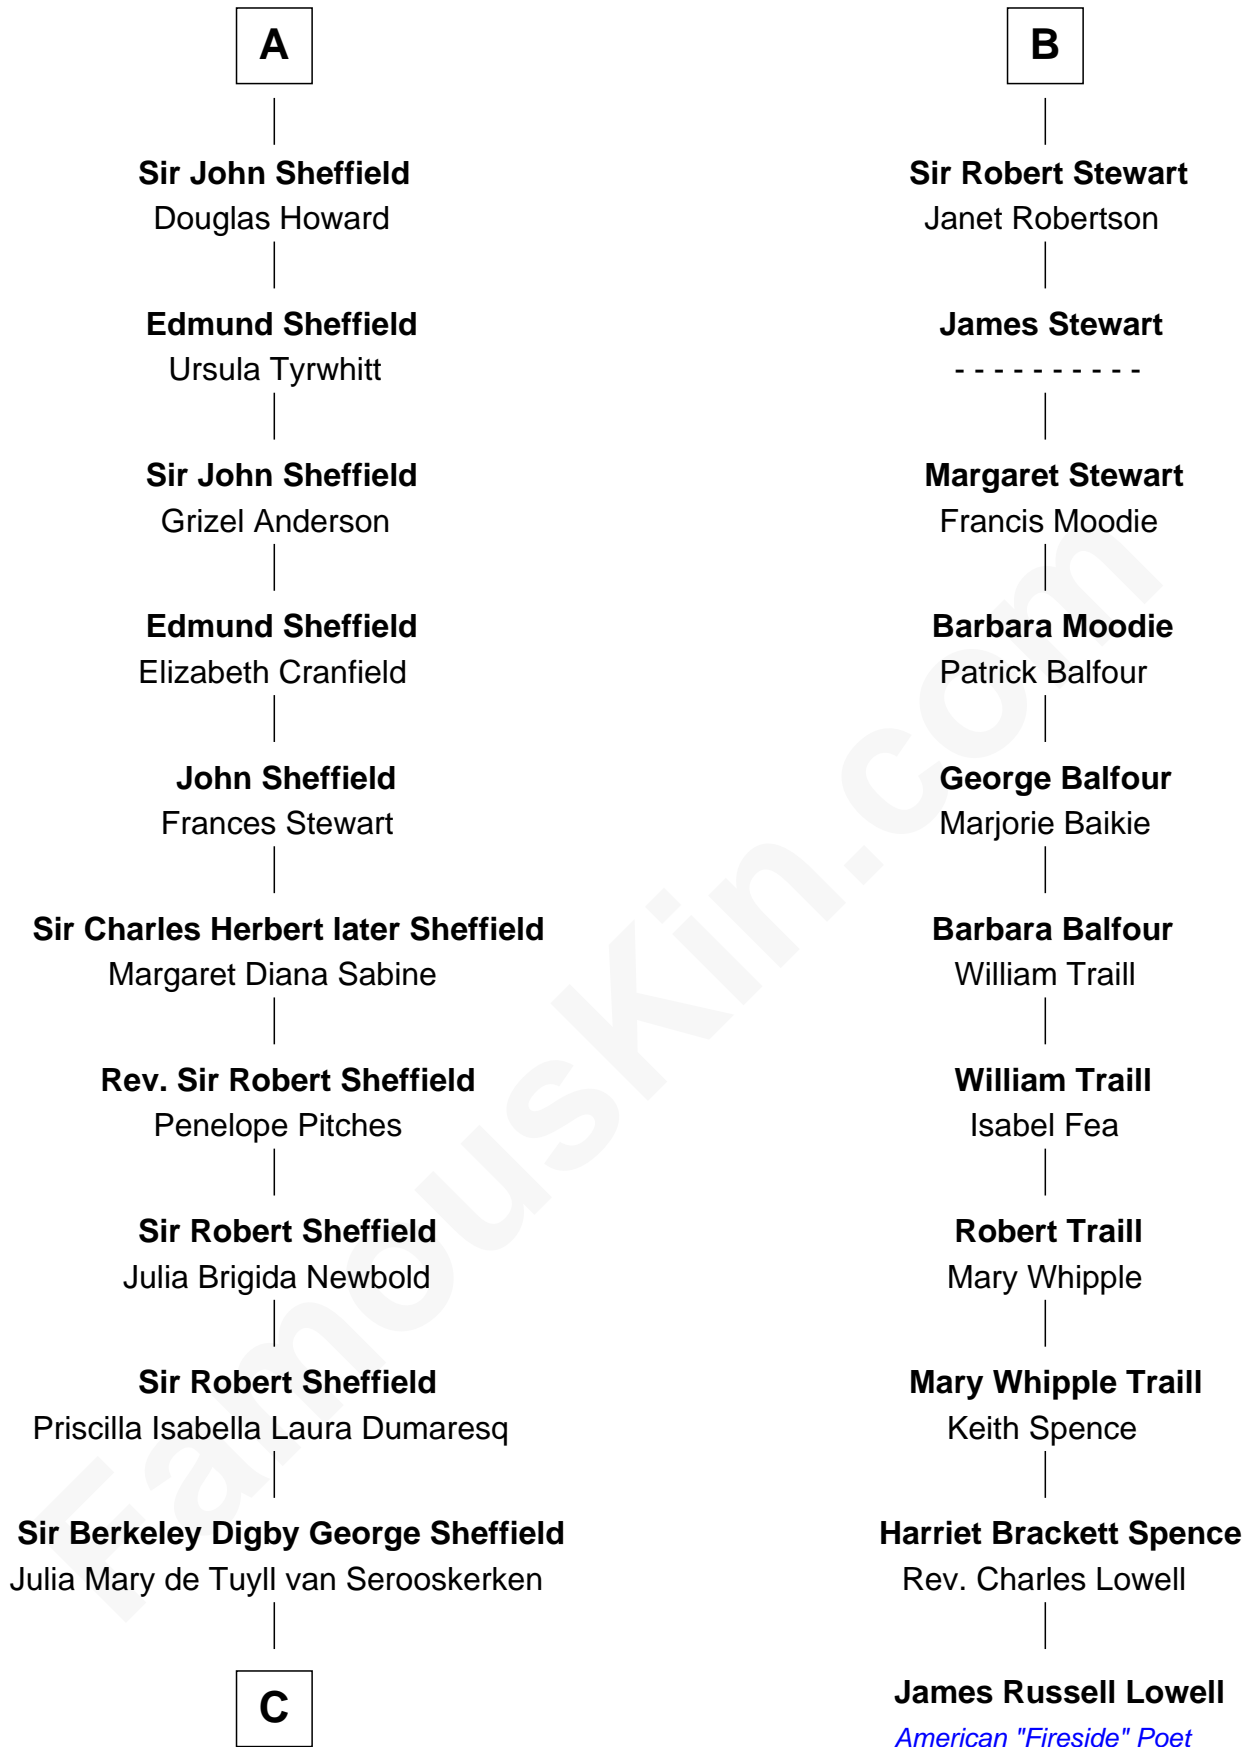

FamousKin.com

Relationship Chart of

Cara Delevingne

Fashion Model and Movie Actress

17th cousin 3 times removed of

James Russell Lowell

American "Fireside" Poet

Sir Paon de Roet

C

John Vincent Sheffield
Anne Margaret Faudel-Phillips

Jane Armyne Sheffield
Sir Jocelyn Edward Greville Stevens

Pandora Anne Stevens
Charles Hamar Delevingne

Cara Delevingne
Model and Actress

FamousKin.com