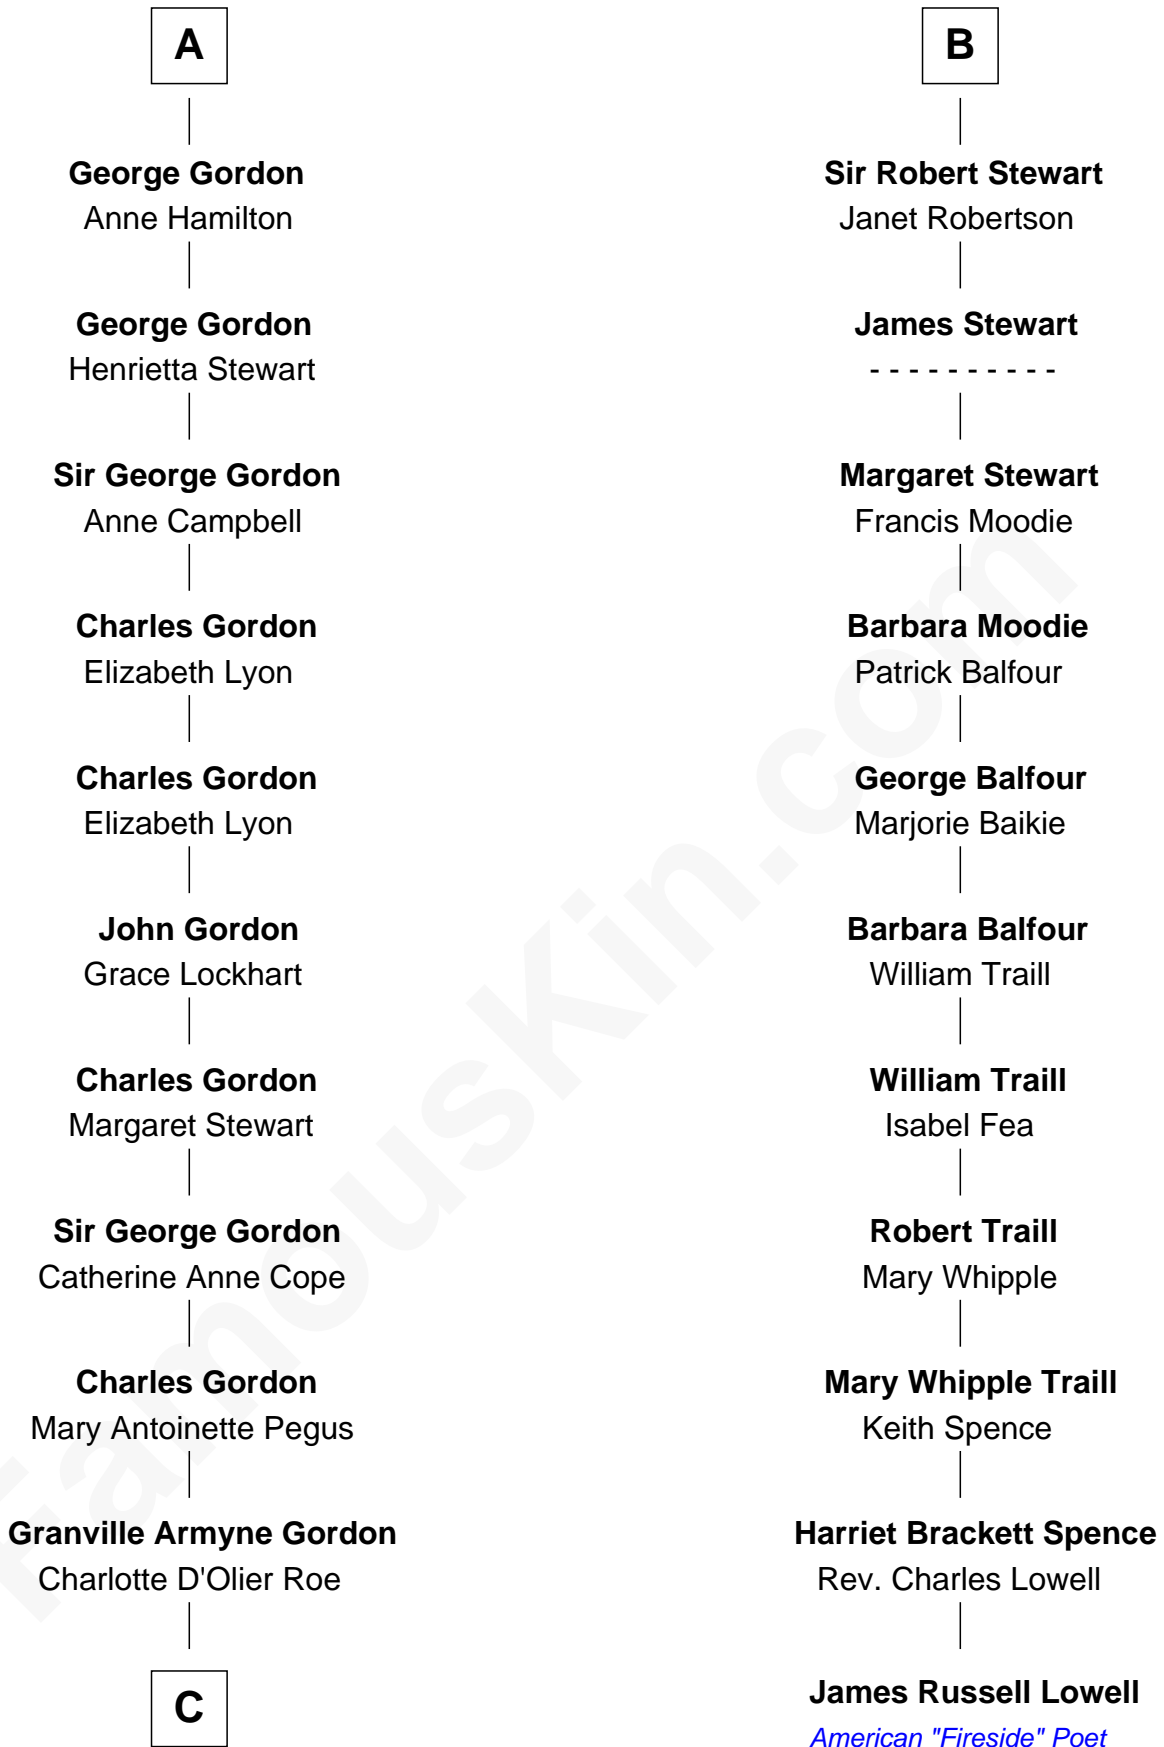

## Relationship Chart of

### Cara Delevingne

*Fashion Model and Movie Actress*

17th cousin 4 times removed of

### James Russell Lowell

*American "Fireside" Poet*

**C**

**Armyne Evelyne Gordon**  
Sir Lionel Lawson Faudel-Phillips

**Anne Margaret Faudel-Phillips**  
John Vincent Sheffield

**Jane Armyne Sheffield**  
Sir Jocelyn Edward Greville Stevens