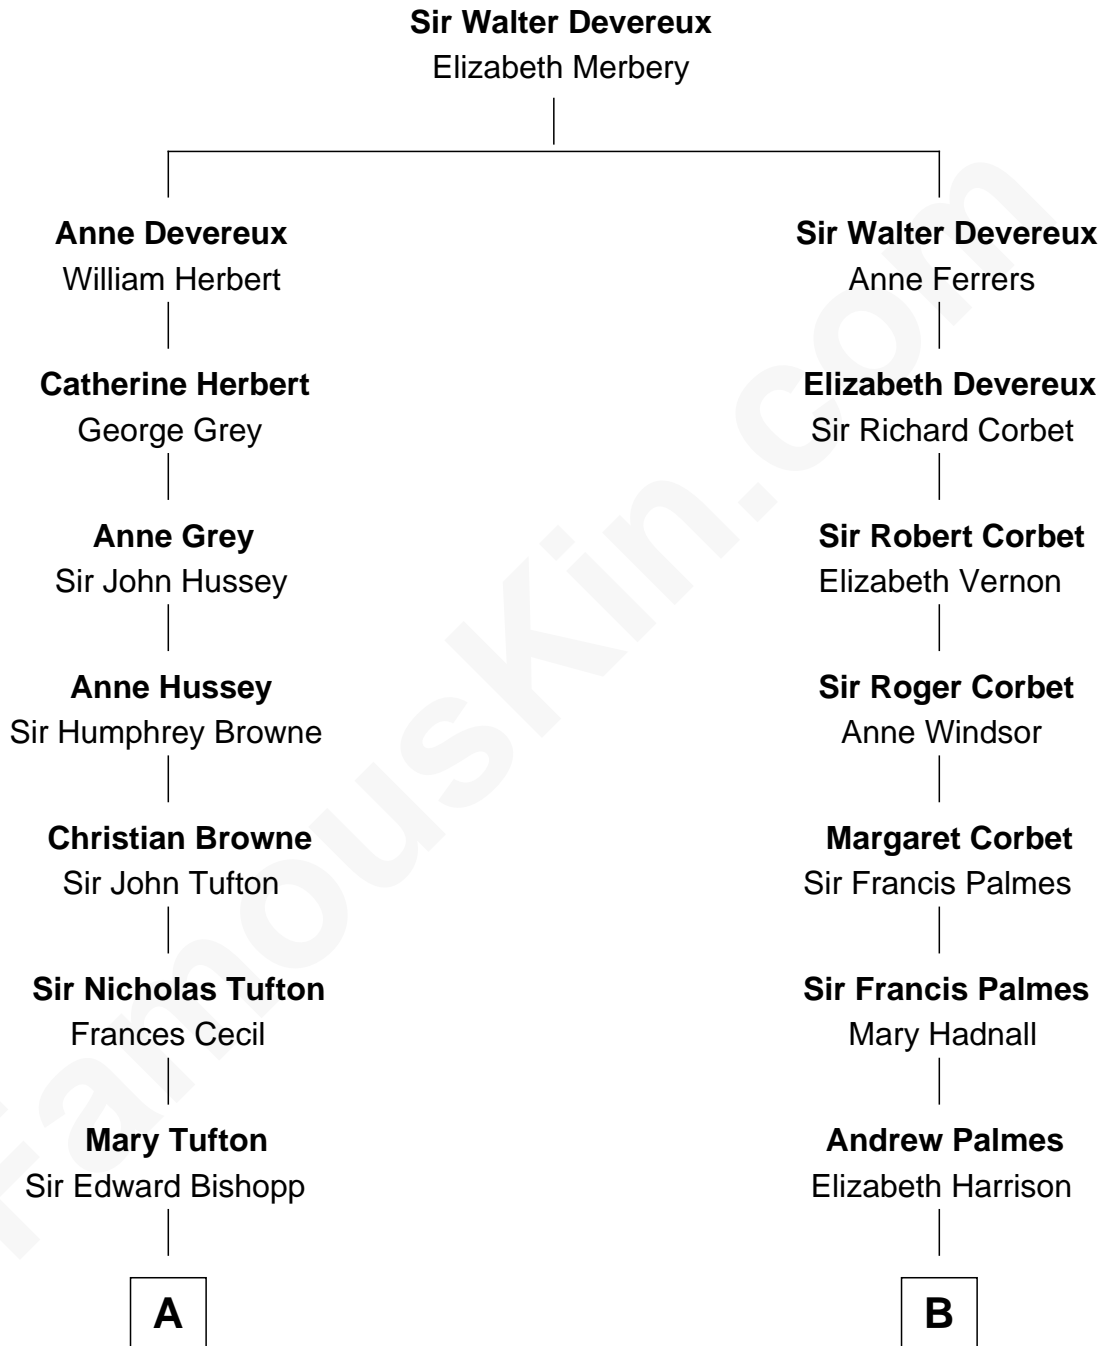

FamousKin.com

Relationship Chart of

Cara Delevingne

Fashion Model and Movie Actress

13th cousin 5 times removed of

James Russell Lowell

American "Fireside" Poet

C

Pandora Anne Stevens
Charles Hamar Delevingne

Cara Delevingne
Model and Actress

FamousKin.com

Cara Delevingne photo by [Gage Skidmore](#) (CC BY-SA 2.0)