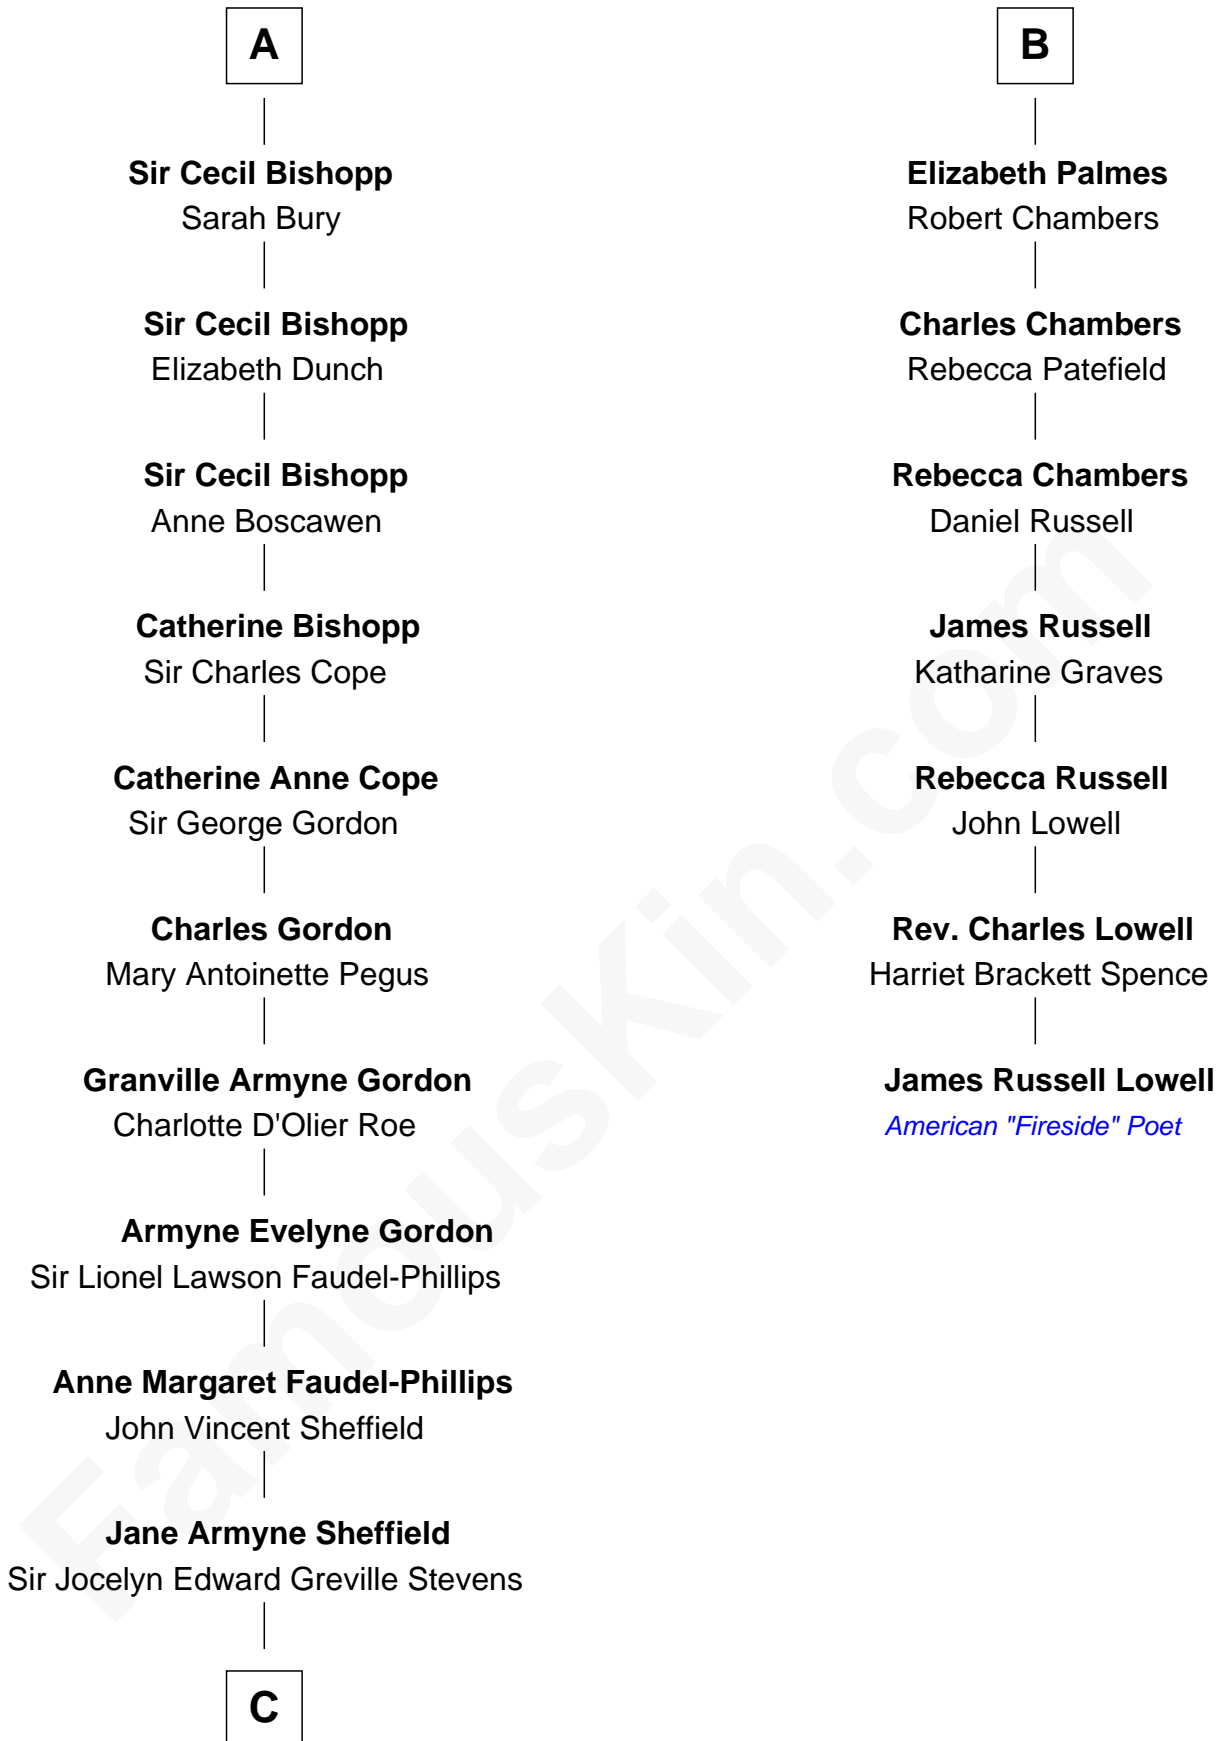

FamousKin.com

Relationship Chart of

Cara Delevingne

Fashion Model and Movie Actress

13th cousin 5 times removed of

James Russell Lowell

American "Fireside" Poet

C

Pandora Anne Stevens
Charles Hamar Delevingne

Cara Delevingne
Model and Actress

FamousKin.com

Cara Delevingne photo by [Gage Skidmore](#) (CC BY-SA 2.0)