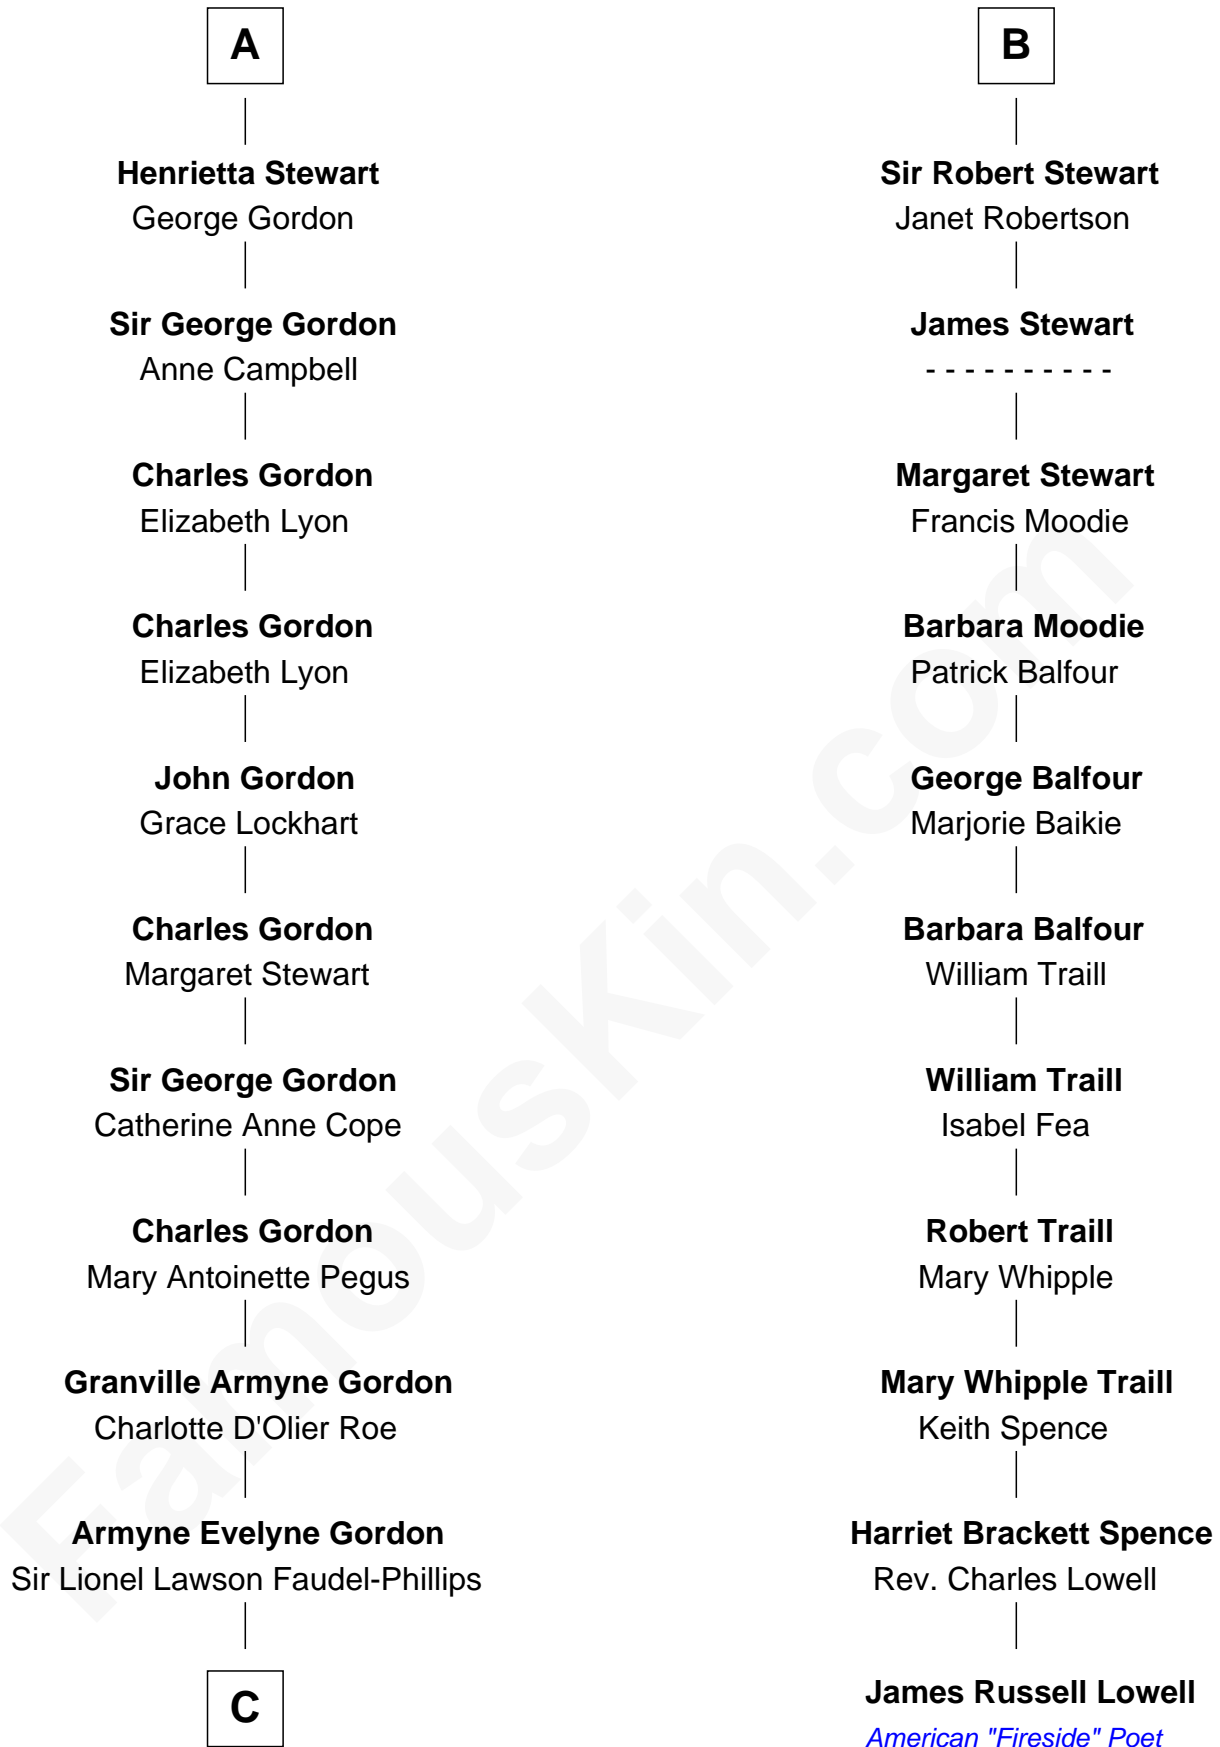

## Relationship Chart of

### Cara Delevingne

*Fashion Model and Movie Actress*

17th cousin 3 times removed of

### James Russell Lowell

*American "Fireside" Poet*

**C**

**Anne Margaret Faudel-Phillips**

John Vincent Sheffield

**Jane Armyne Sheffield**

Sir Jocelyn Edward Greville Stevens

**Pandora Anne Stevens**