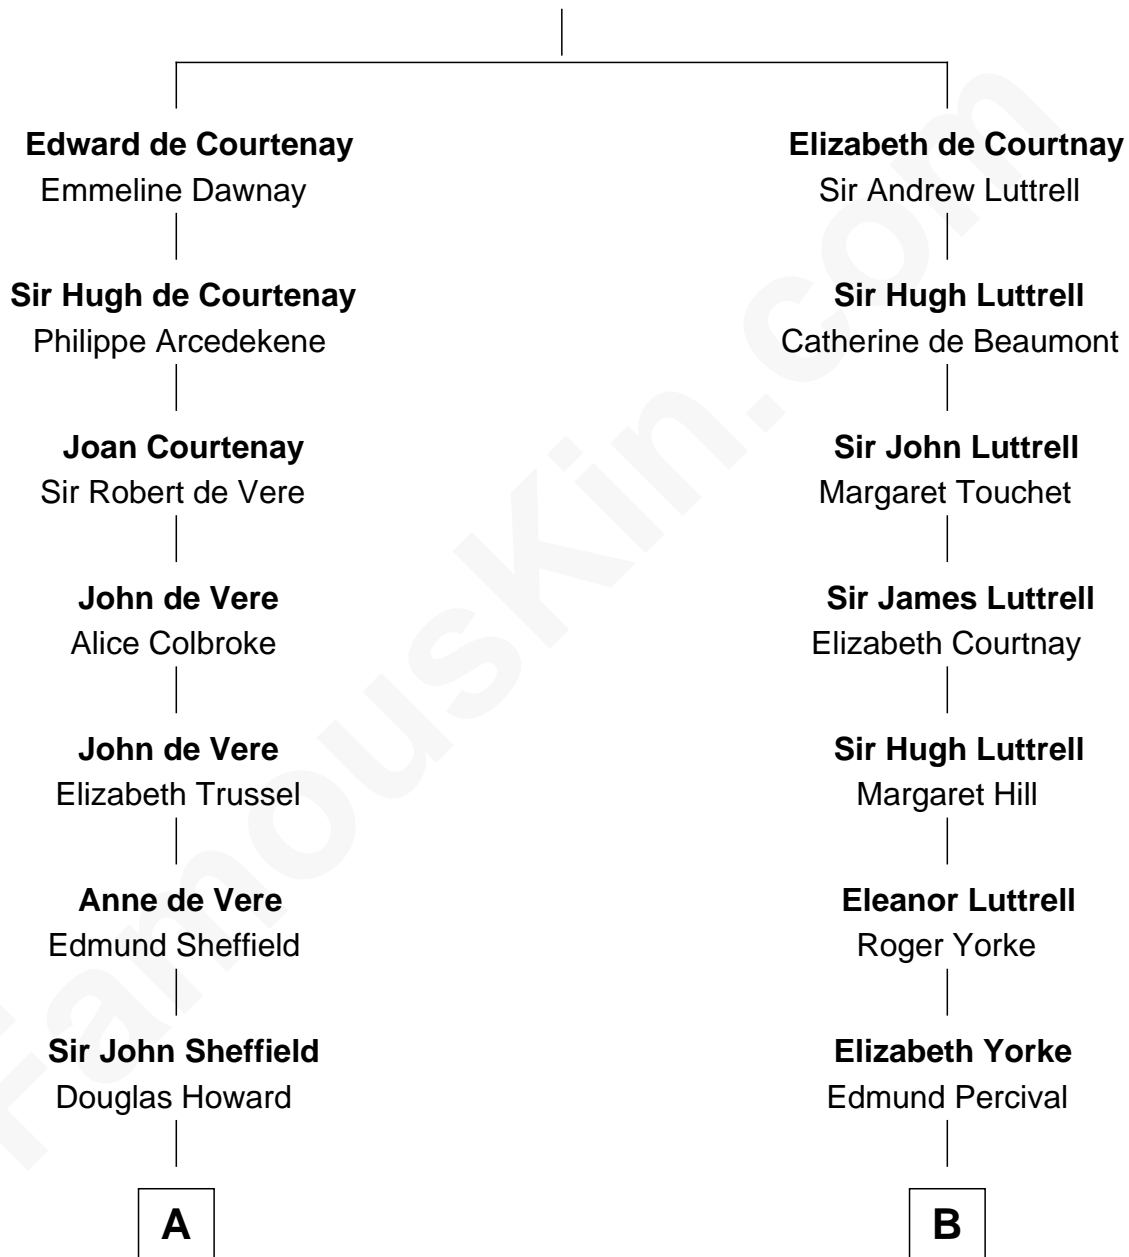

FamousKin.com

Relationship Chart of

Cara Delevingne

Fashion Model and Movie Actress

14th cousin 5 times removed of

Ichabod Goodwin

27th Governor of New Hampshire

Sir Hugh de Courtenay

Margaret de Bohun

C

—
Jane Armyne Sheffield

Sir Jocelyn Edward Greville Stevens

—
Pandora Anne Stevens

Charles Hamar Delevingne

—
Cara Delevingne

Model and Actress