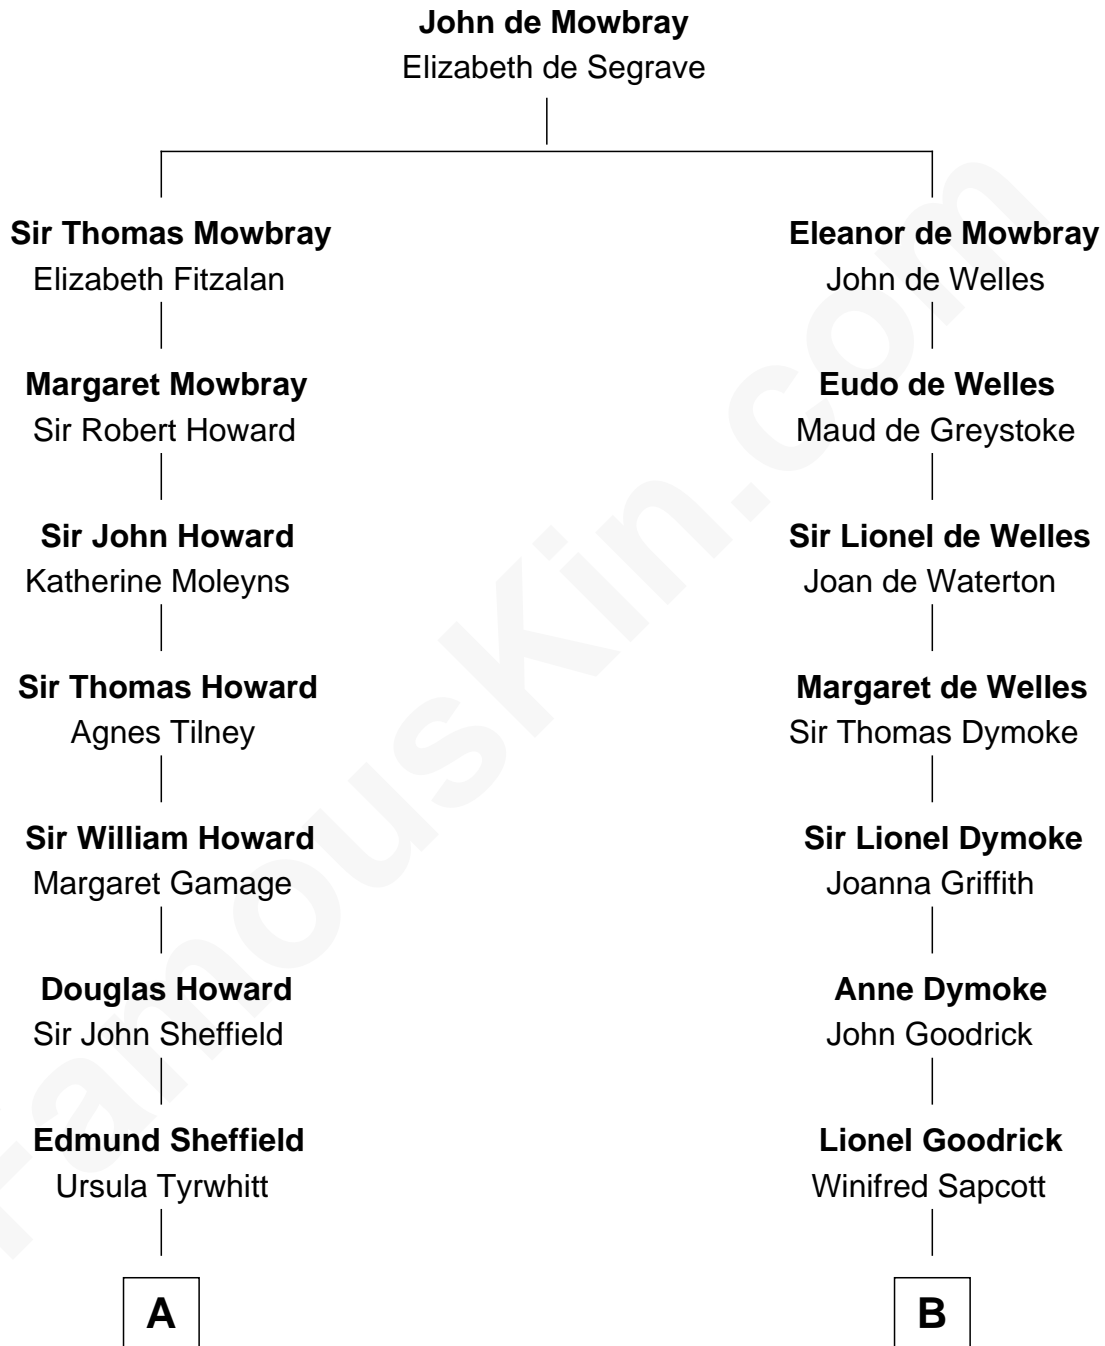

FamousKin.com

Relationship Chart of

Cara Delevingne

Fashion Model and Movie Actress

15th cousin 3 times removed of

Ichabod Goodwin

27th Governor of New Hampshire

C

Pandora Anne Stevens
Charles Hamar Delevingne

Cara Delevingne
Model and Actress

FamousKin.com