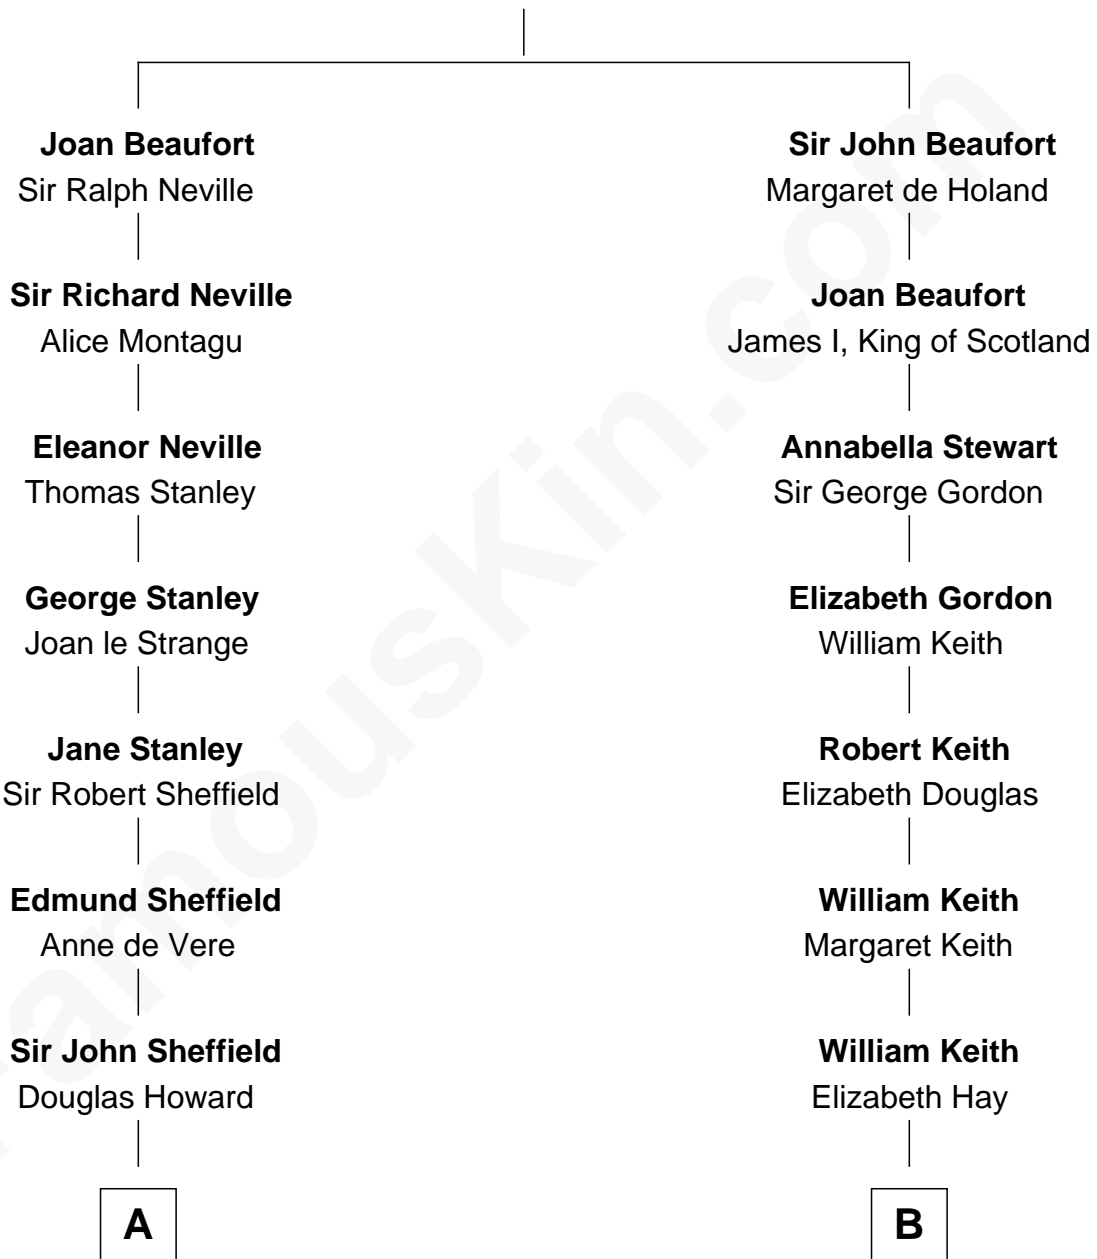

FamousKin.com Relationship Chart of

Cara Delevingne

Fashion Model and Movie Actress

19th cousin of

Wernher von Braun

Rocket Scientist

John of Gaunt

Katherine Roet

C

Jane Armyne Sheffield

Sir Jocelyn Edward Greville Stevens

Pandora Anne Stevens

Charles Hamar Delevingne

Cara Delevingne

Model and Actress

D

Marie Eleonore Dorothea von Below

Wernher von Quistorp

Emmy von Quistorp

Magnus von Braun

Wernher von Braun

Rocket Scientist

FamousKin.com