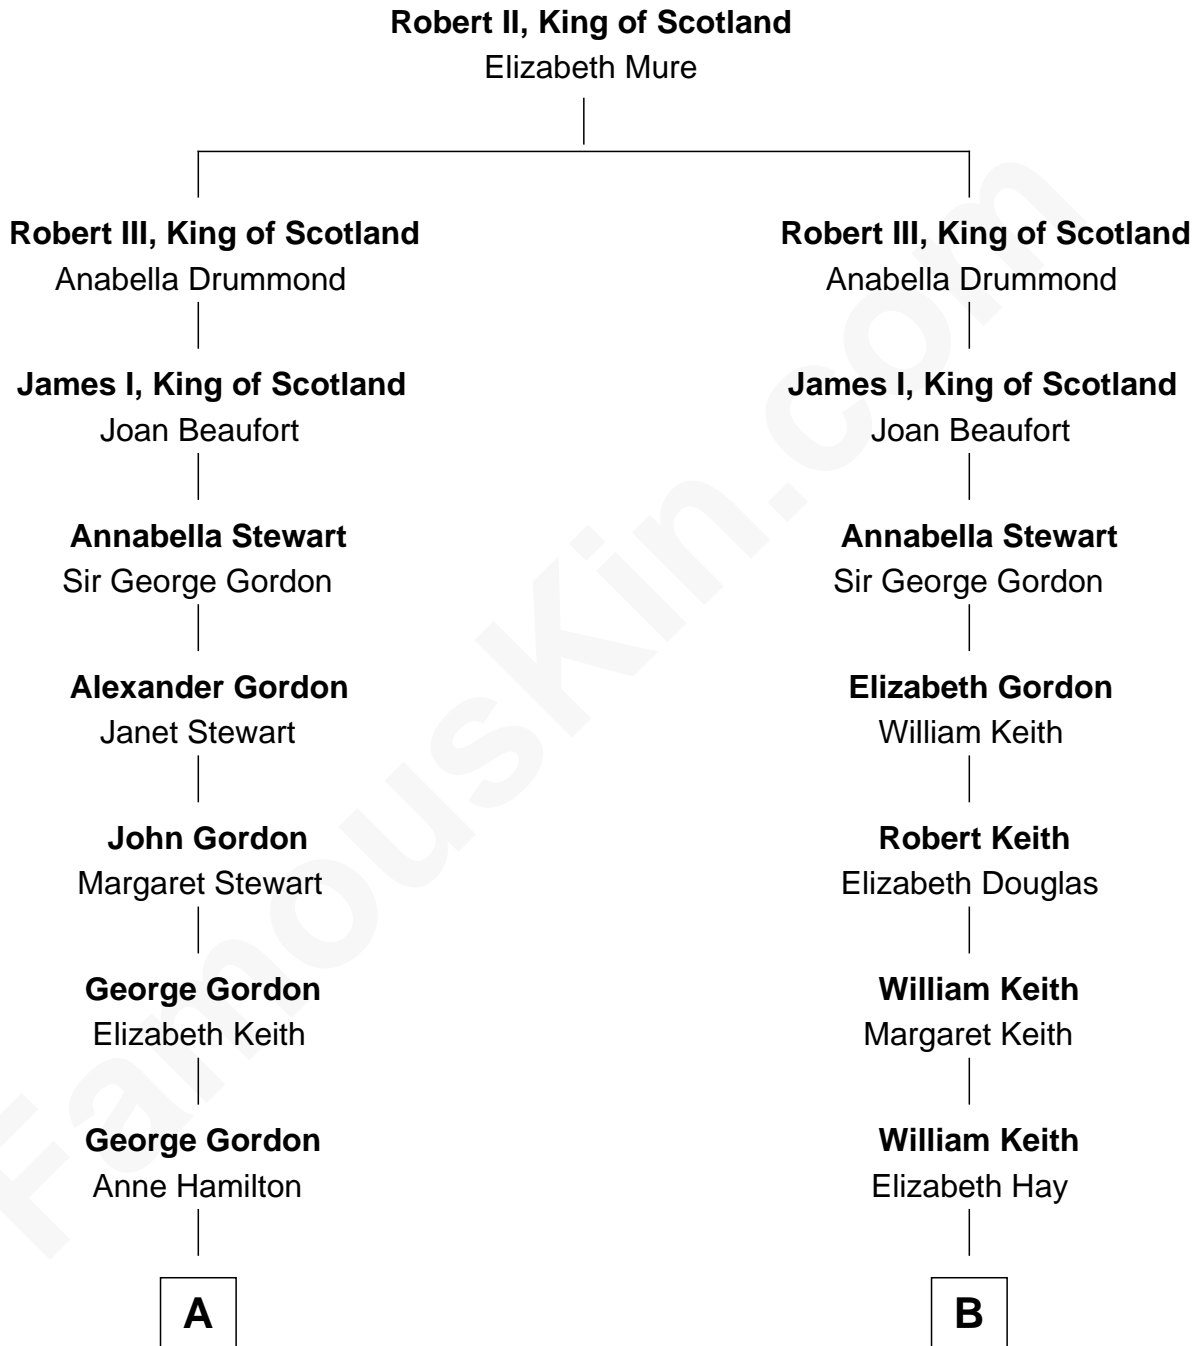

FamousKin.com

Relationship Chart of

Cara Delevingne

Fashion Model and Movie Actress

19th cousin 1 time removed of

Wernher von Braun

Rocket Scientist

C

Anne Margaret Faudel-Phillips

John Vincent Sheffield

Jane Armyne Sheffield

Sir Jocelyn Edward Greville Stevens

Pandora Anne Stevens

Charles Hamar Delevingne

Cara Delevingne

Model and Actress