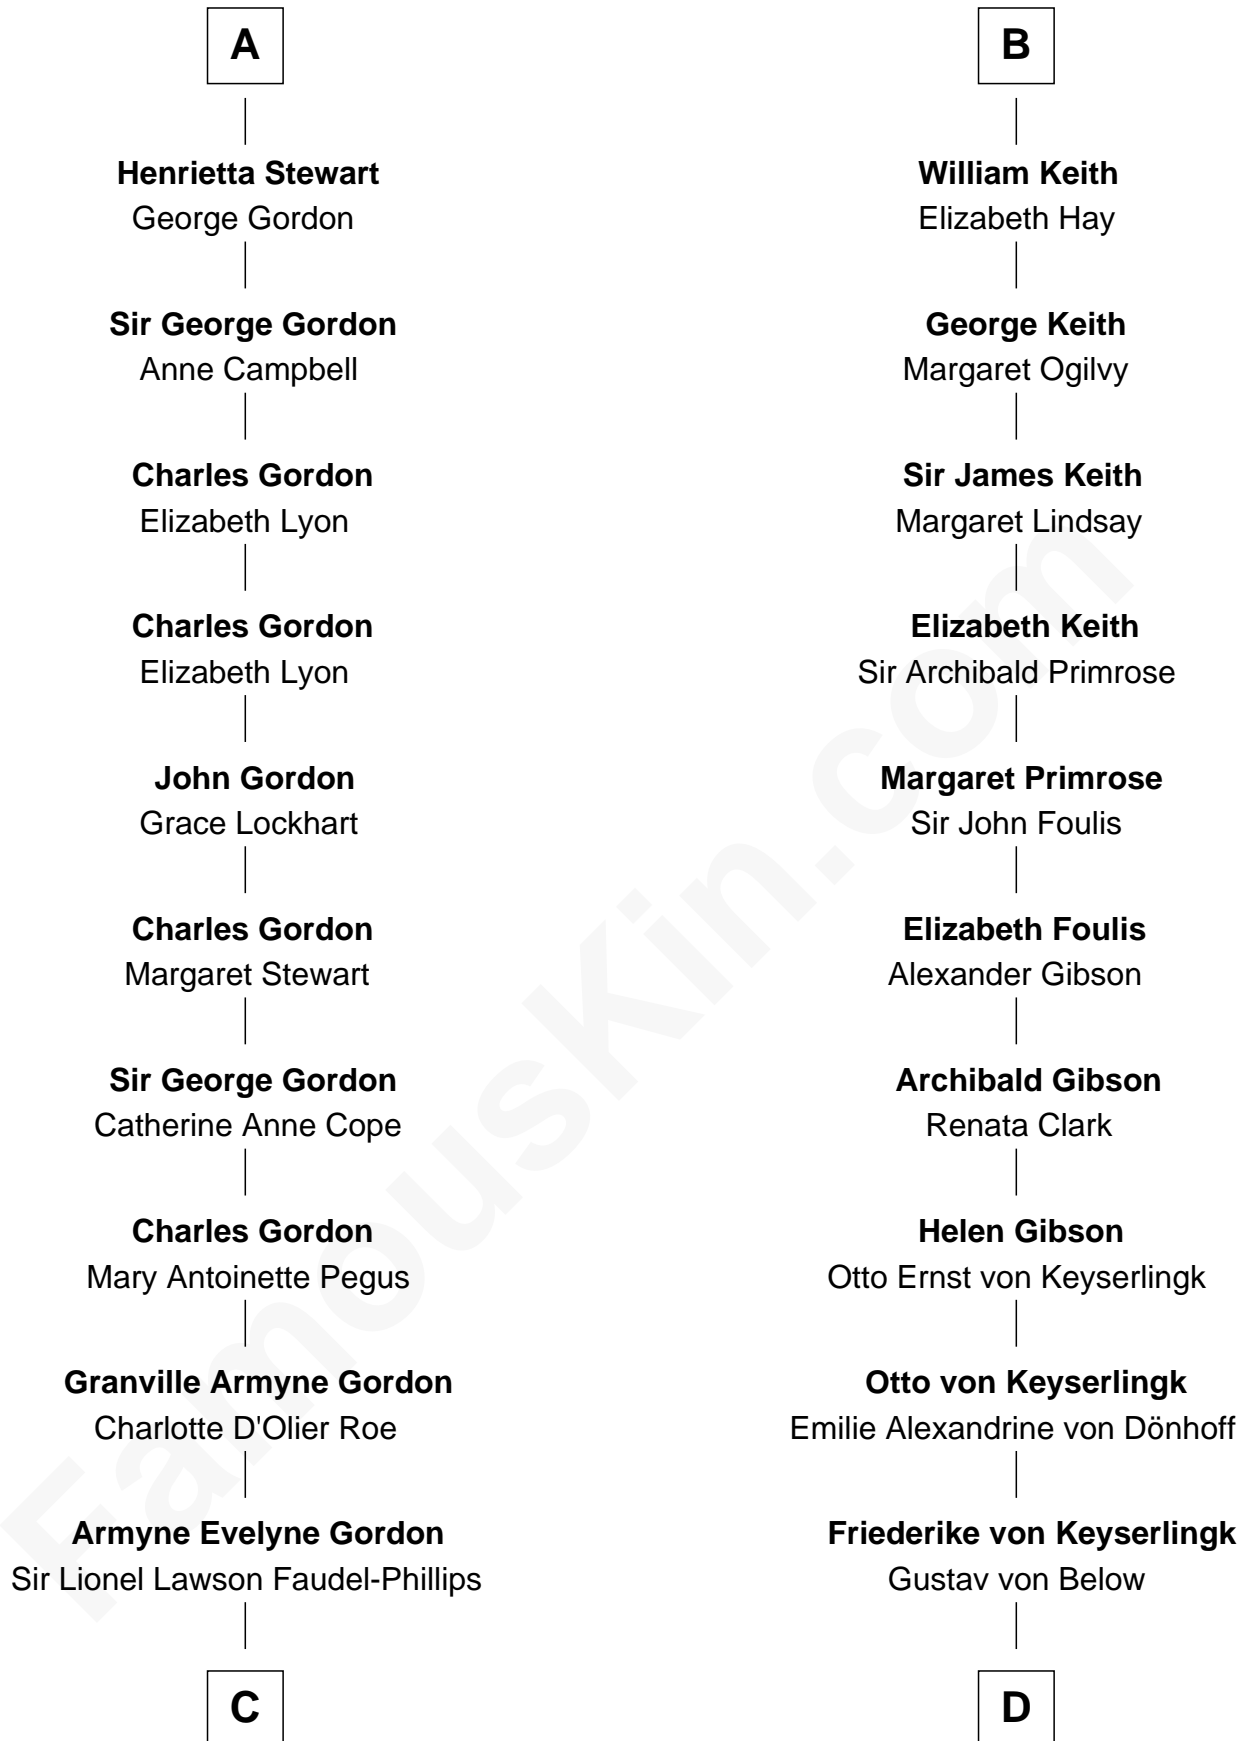

FamousKin.com Relationship Chart of

Cara Delevingne

Fashion Model and Movie Actress

20th cousin of

Wernher von Braun

Rocket Scientist

Euphemia of Ross
Robert II, King of Scotland

Egidia Stewart
Sir William Douglas

Elizabeth Lindsay
Sir Robert Erskine

Thomas Erskine
Janet Douglas

Mariot Erskine
William Keith

William Keith
Elizabeth Gordon

Robert Keith
Elizabeth Douglas

William Keith
Margaret Keith

B

C