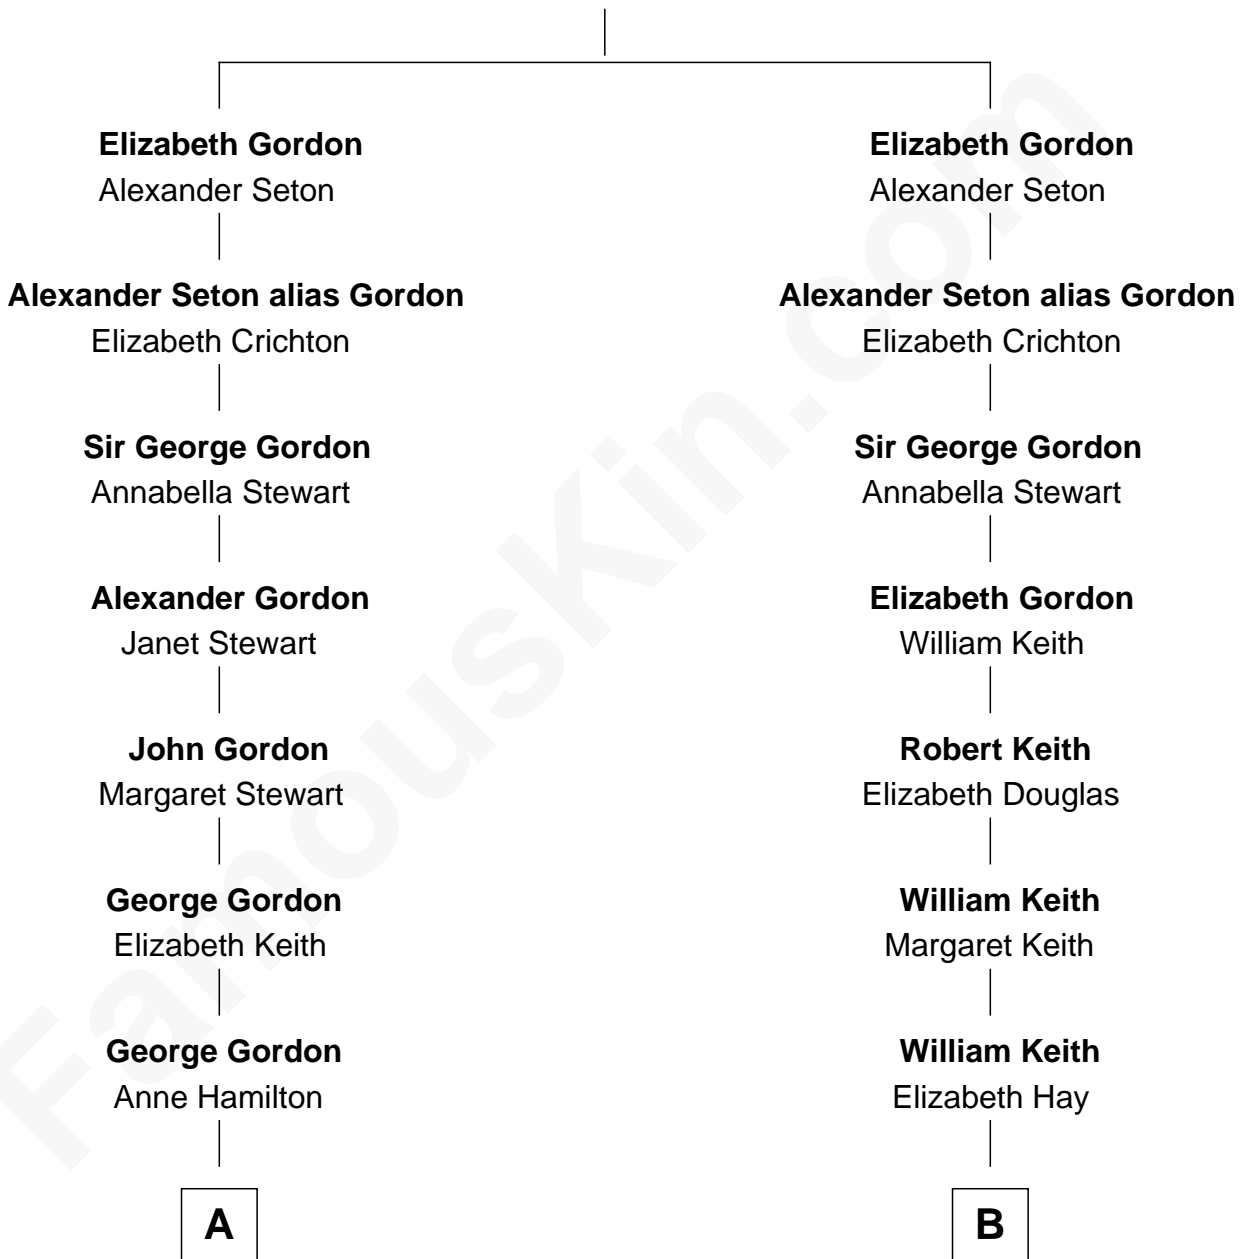

FamousKin.com

Relationship Chart of

Cara Delevingne

Fashion Model and Movie Actress

19th cousin 1 time removed of

Wernher von Braun

Rocket Scientist

Sir Adam Gordon of that Ilk

Elizabeth Keith

C

Anne Margaret Faudel-Phillips

John Vincent Sheffield

Jane Armyne Sheffield

Sir Jocelyn Edward Greville Stevens

Pandora Anne Stevens

Charles Hamar Delevingne

Cara Delevingne

Model and Actress

D

Marie Eleonore Dorothea von Below

Wernher von Quistorp

Emmy von Quistorp

Magnus von Braun

Wernher von Braun