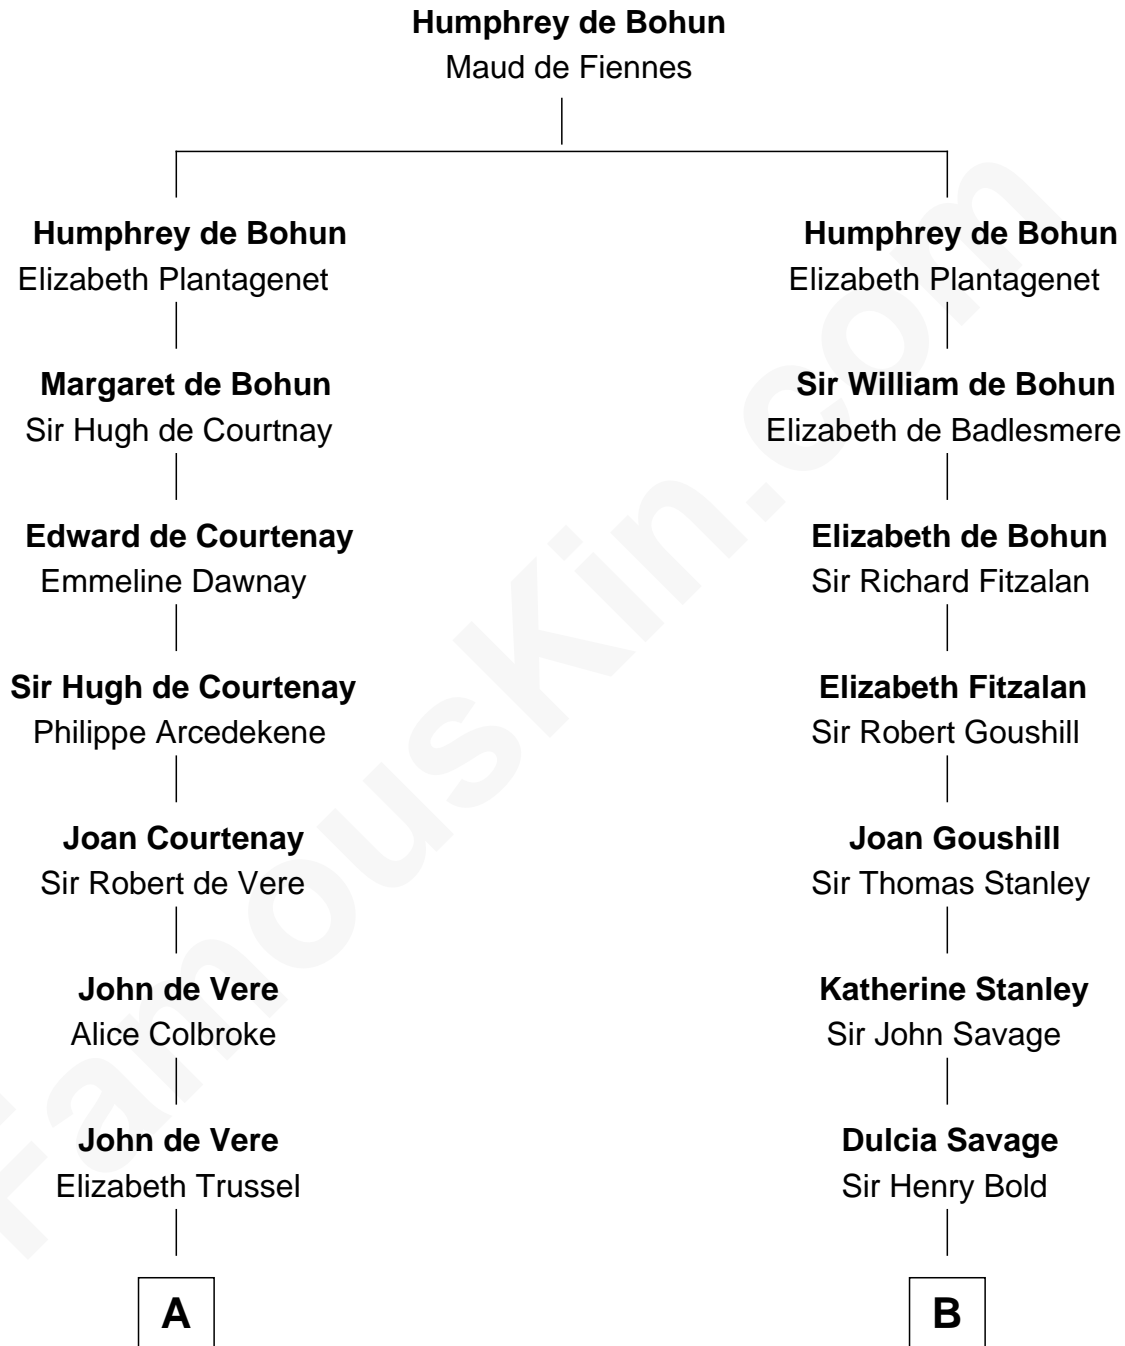

FamousKin.com

Relationship Chart of

Cara Delevingne

Fashion Model and Movie Actress

14th cousin 7 times removed of

Richard Henry Lee

Signer of the Declaration of Independence

C

Sir Berkeley Digby George Sheffield

Julia Mary de Tuyll van Serooskerken

John Vincent Sheffield

Anne Margaret Faudel-Phillips

Jane Armyne Sheffield

Sir Jocelyn Edward Greville Stevens

Pandora Anne Stevens

Charles Hamar Delevingne