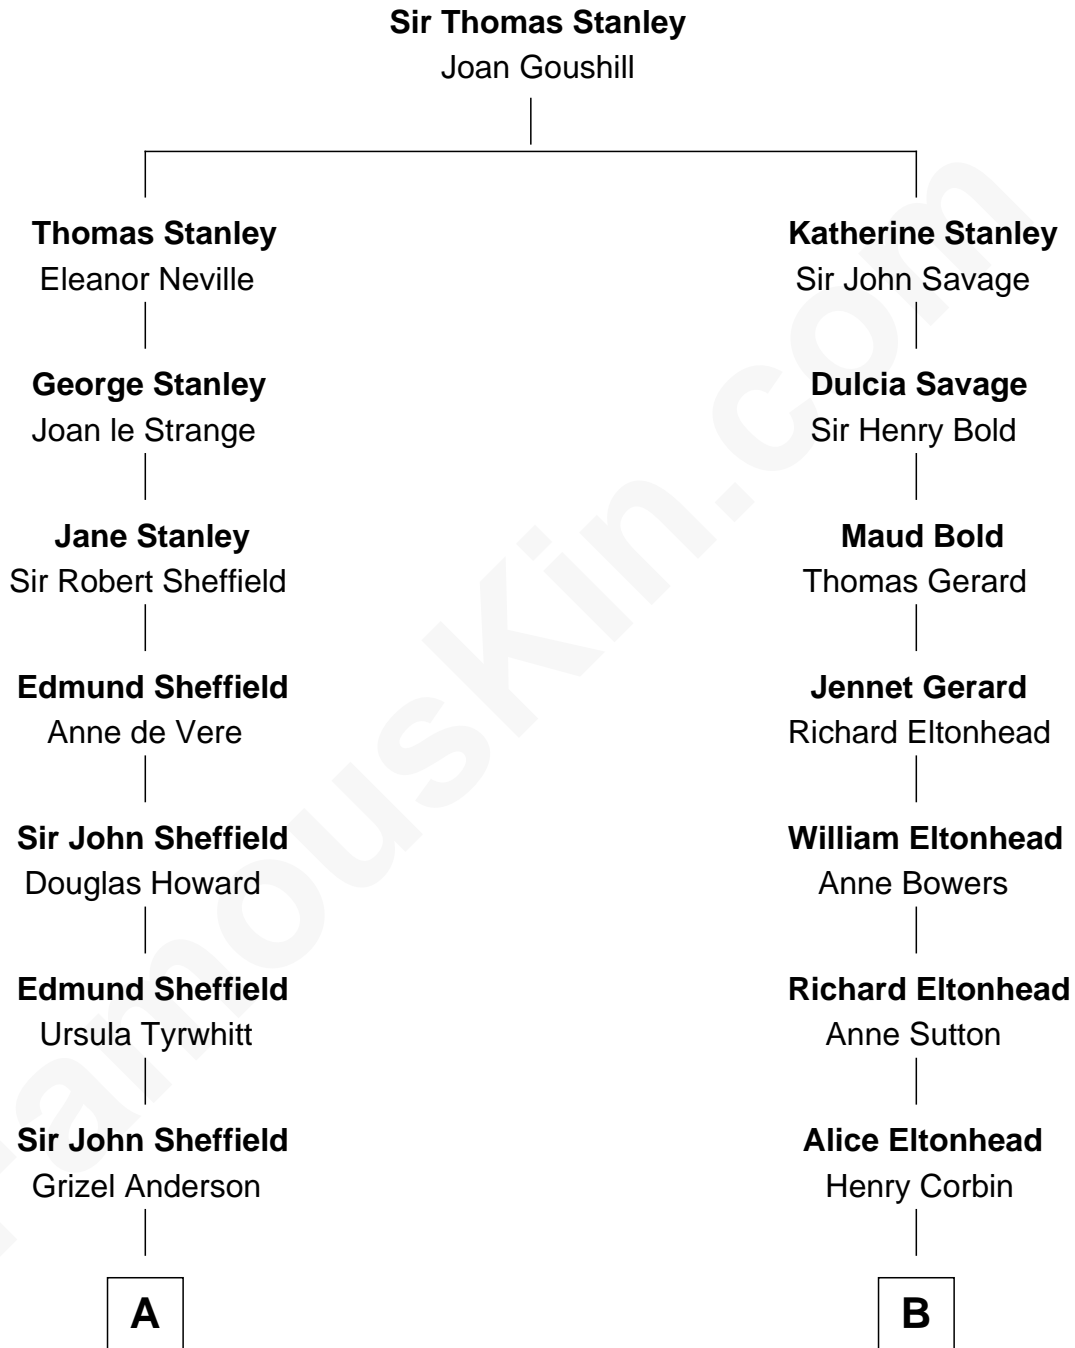

FamousKin.com

Relationship Chart of

Cara Delevingne

Fashion Model and Movie Actress

9th cousin 8 times removed of

Richard Henry Lee

Signer of the Declaration of Independence

A

Edmund Sheffield
Elizabeth Cranfield

John Sheffield
Frances Stewart

Sir Charles Herbert later Sheffield
Margaret Diana Sabine

Rev. Sir Robert Sheffield
Penelope Pitches

Sir Robert Sheffield
Julia Brigida Newbold