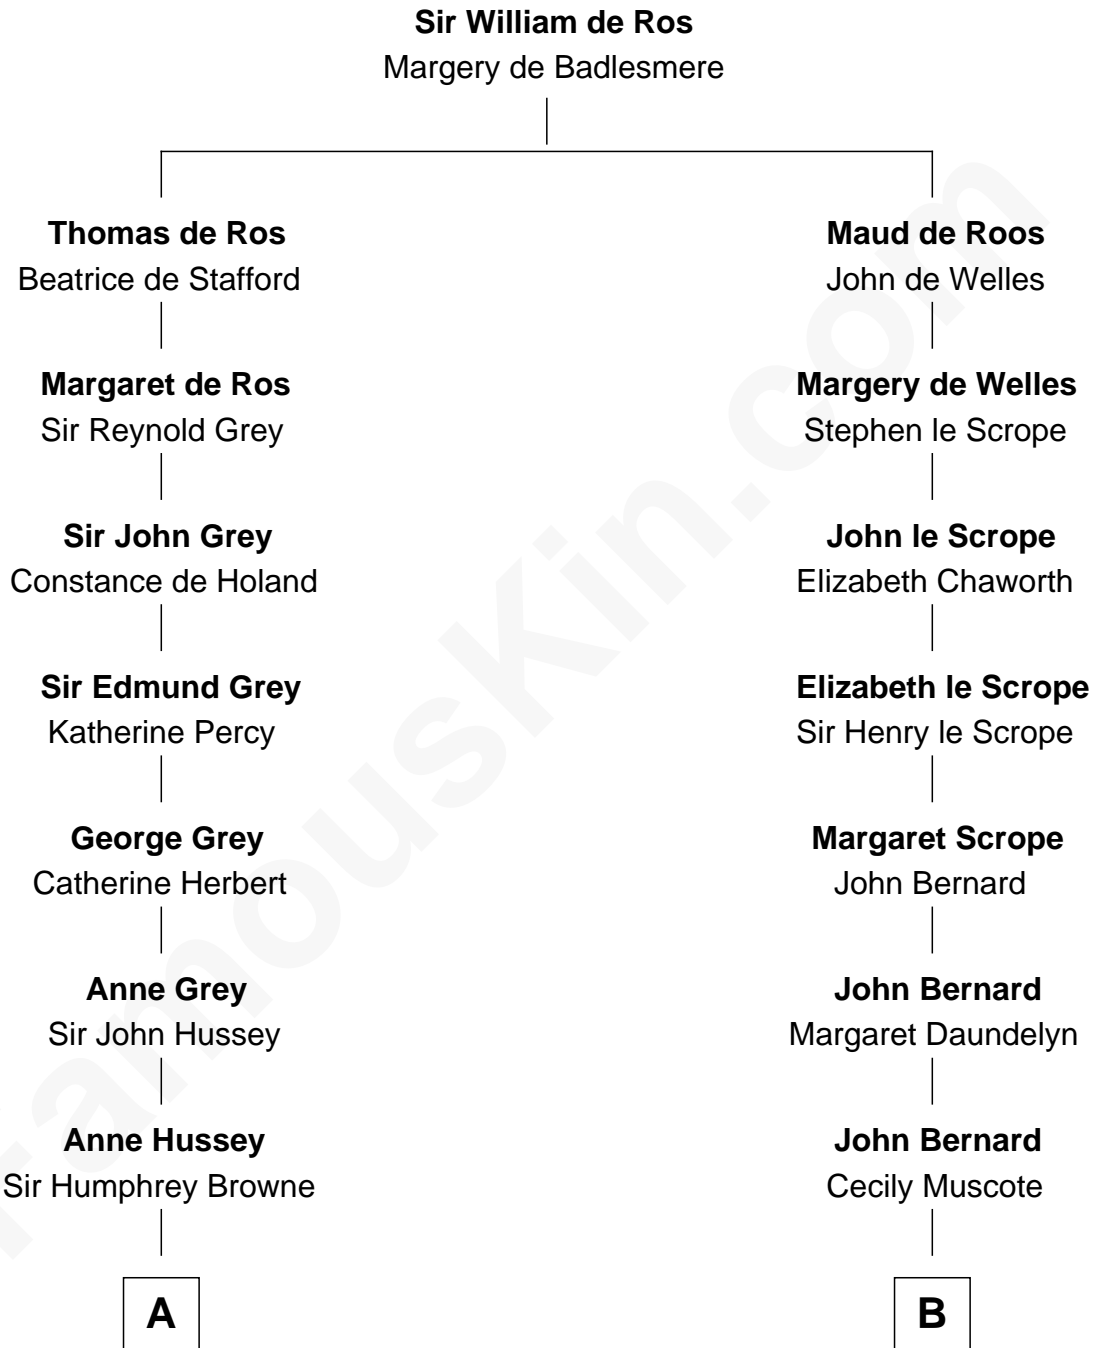

FamousKin.com

Relationship Chart of

Cara Delevingne

Fashion Model and Movie Actress

13th cousin 8 times removed of

Richard Henry Lee

Signer of the Declaration of Independence