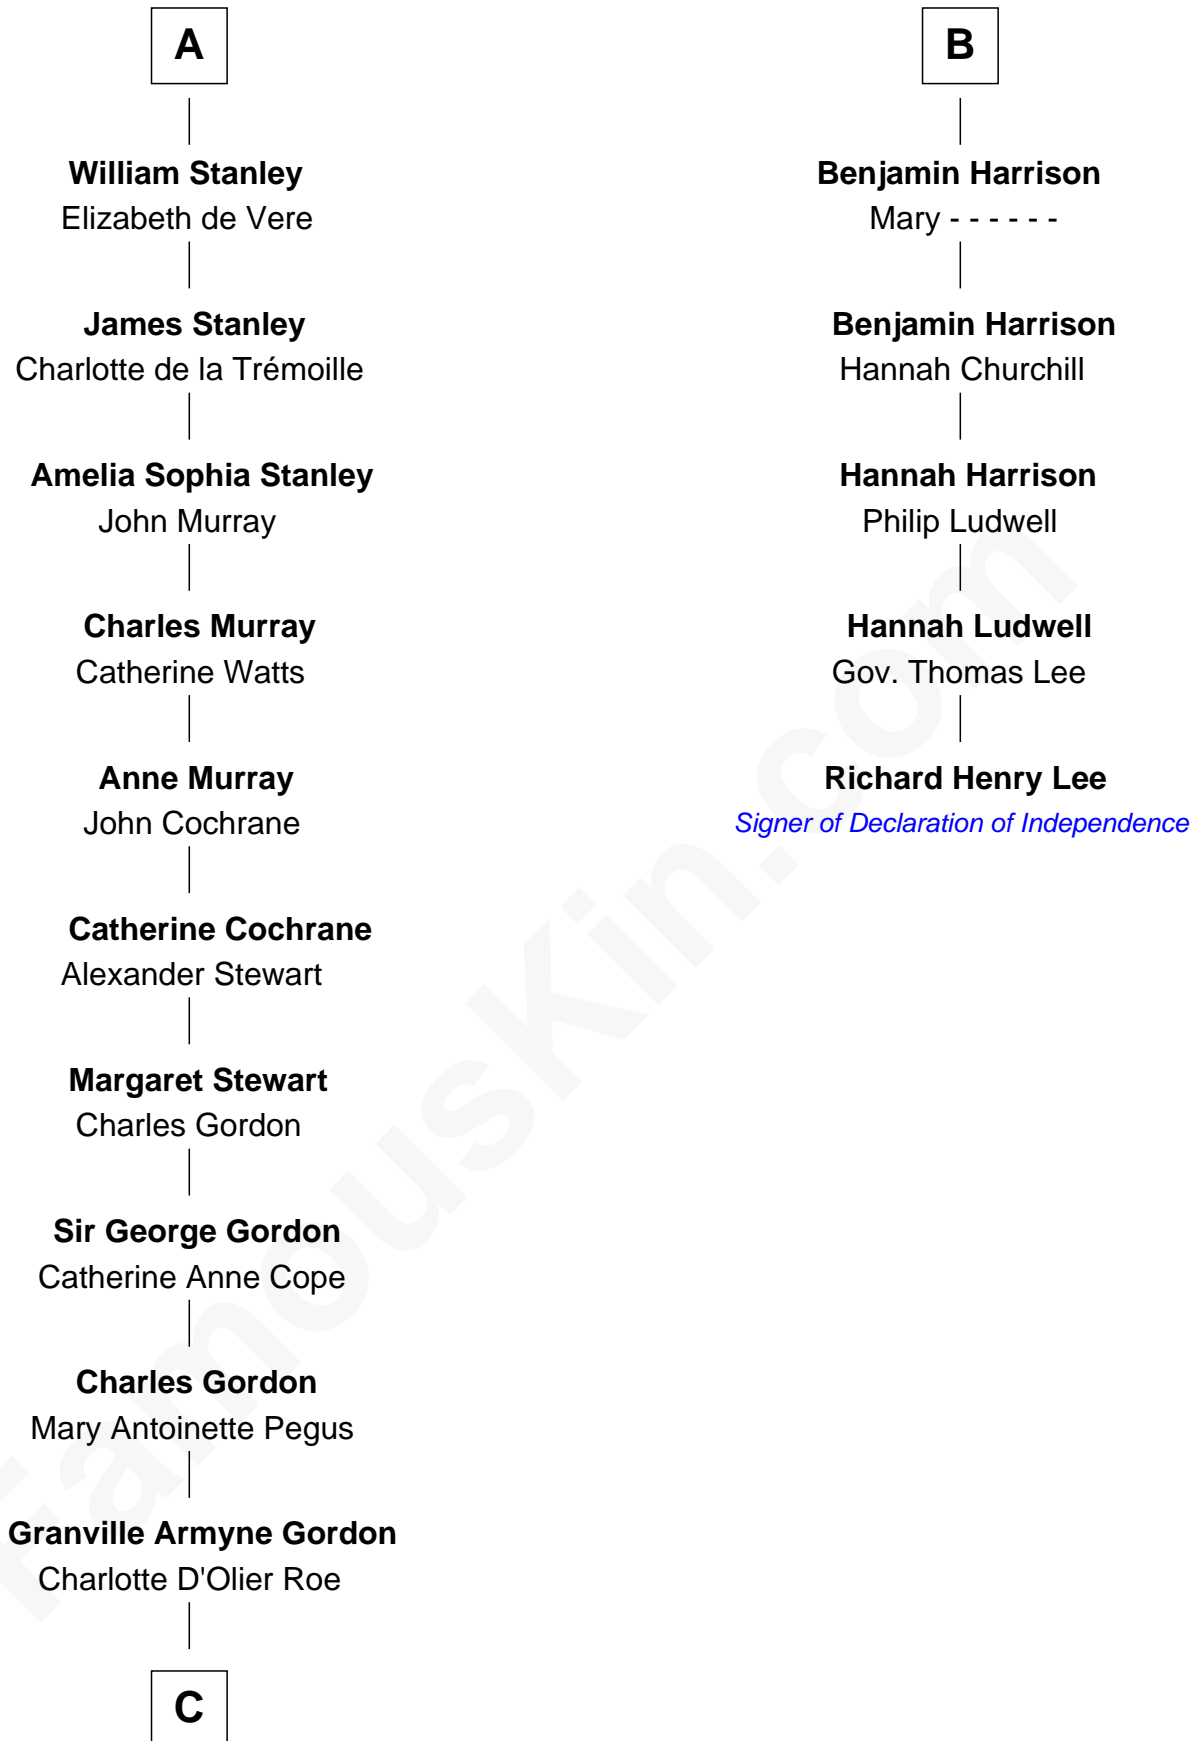

FamousKin.com

Relationship Chart of

Cara Delevingne

Fashion Model and Movie Actress

11th cousin 10 times removed of

Richard Henry Lee

Signer of the Declaration of Independence

C

Armyne Evelyne Gordon

Sir Lionel Lawson Faudel-Phillips

Anne Margaret Faudel-Phillips

John Vincent Sheffield

Jane Armyne Sheffield

Sir Jocelyn Edward Greville Stevens

Pandora Anne Stevens

Charles Hamar Delevingne