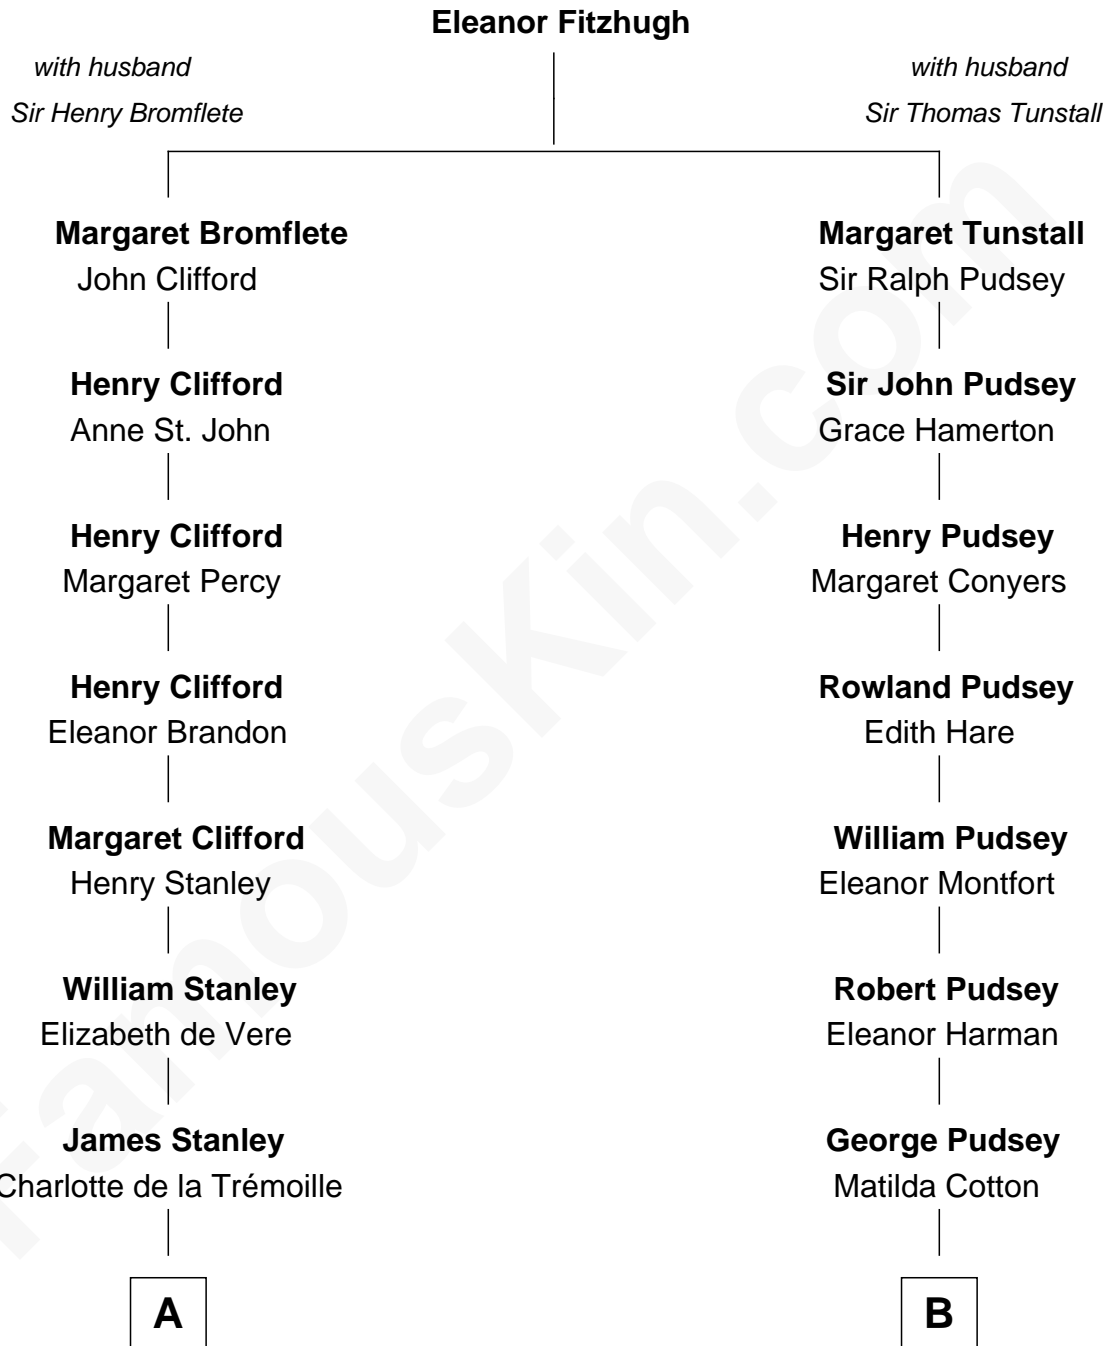

Richard Henry Lee

Signer of the Declaration of Independence