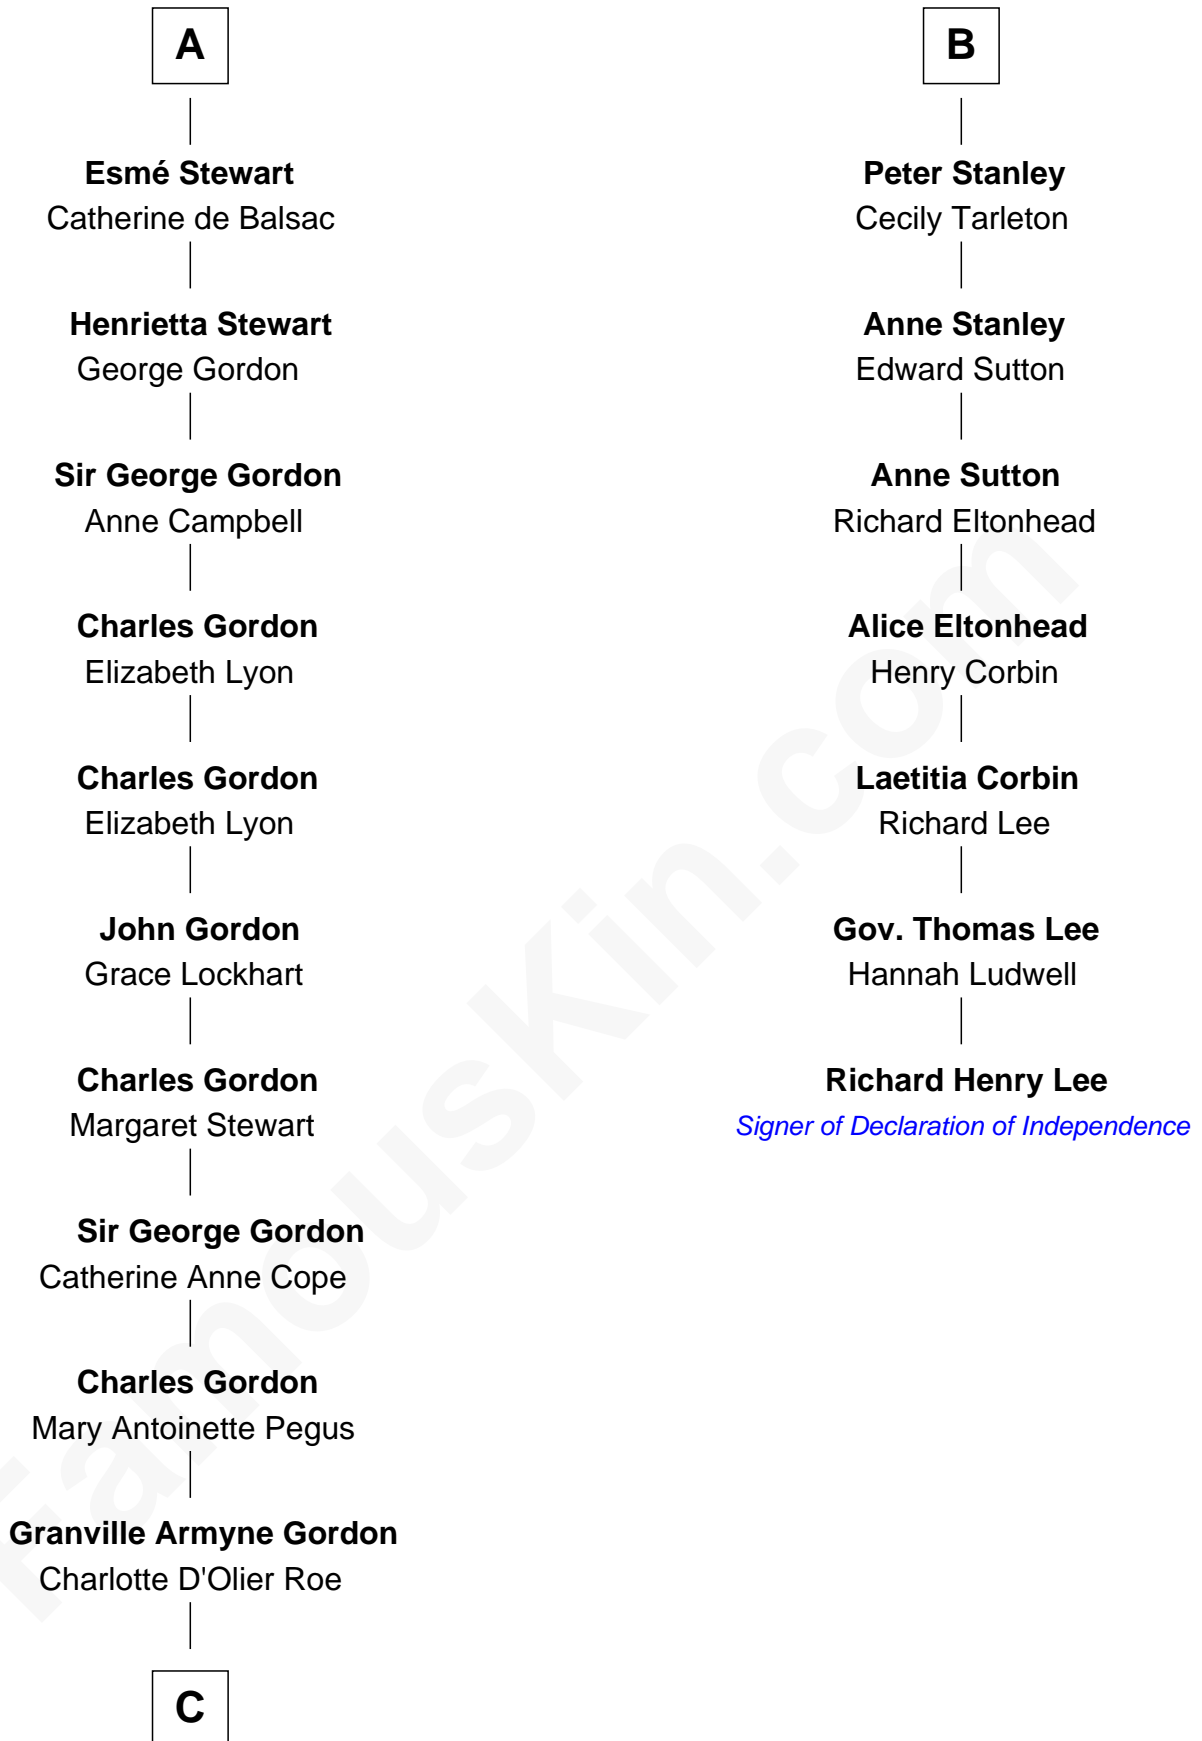

FamousKin.com

Relationship Chart of

Cara Delevingne

Fashion Model and Movie Actress

13th cousin 8 times removed of

Richard Henry Lee

Signer of the Declaration of Independence

Sir Robert de Holland

Maude la Zouche

C

—
Armyne Evelyne Gordon

Sir Lionel Lawson Faudel-Phillips

—
Anne Margaret Faudel-Phillips

John Vincent Sheffield

—
Jane Armyne Sheffield

Sir Jocelyn Edward Greville Stevens