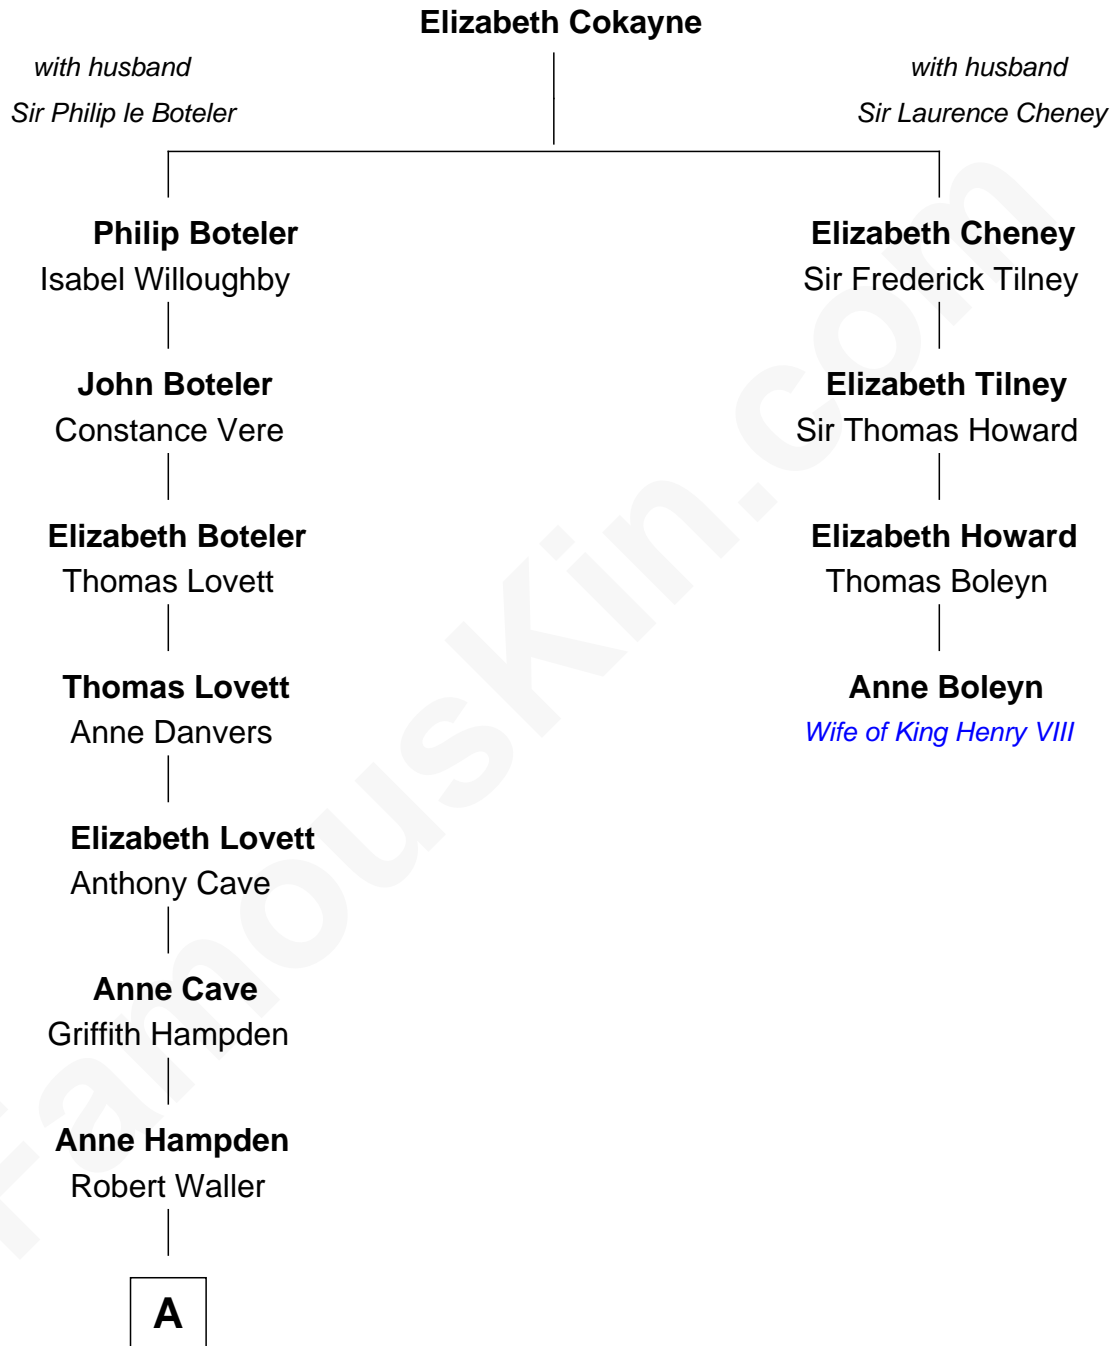

FamousKin.com

Relationship Chart of

Cara Delevingne

Fashion Model and Movie Actress

3rd cousin 17 times removed of

Anne Boleyn

2nd Wife of King Henry VIII

B

Anne Margaret Faudel-Phillips

John Vincent Sheffield

Jane Armyne Sheffield

Sir Jocelyn Edward Greville Stevens

Pandora Anne Stevens

Charles Hamar Delevingne

Cara Delevingne

Model and Actress