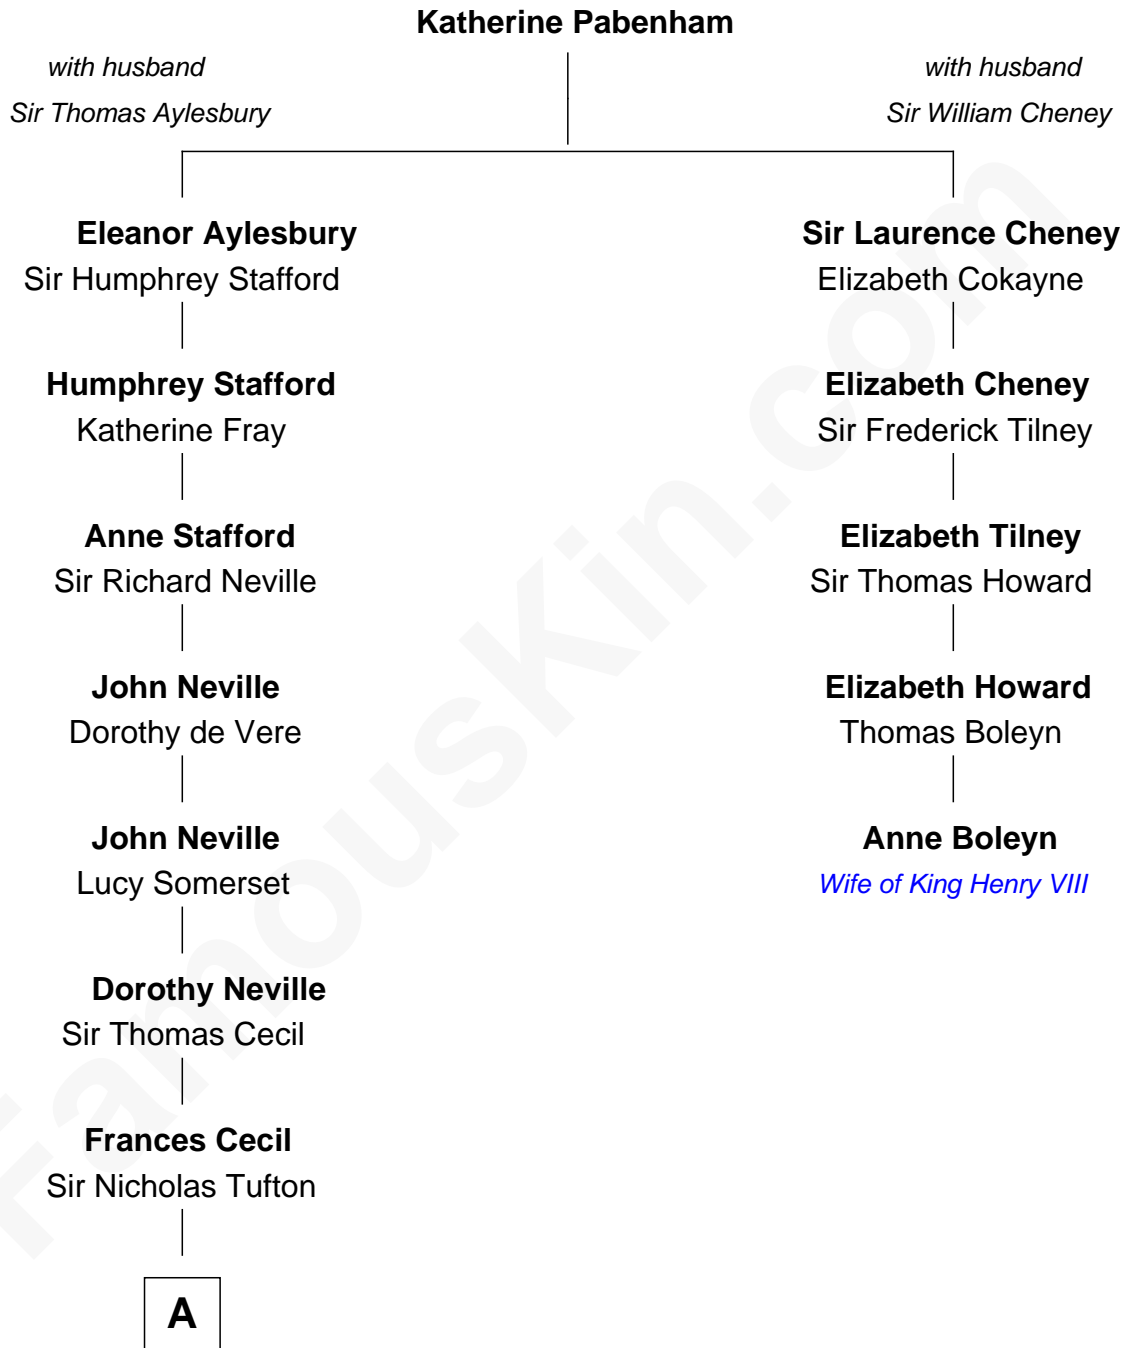

FamousKin.com

Relationship Chart of

Cara Delevingne

Fashion Model and Movie Actress

4th cousin 15 times removed of

Anne Boleyn

2nd Wife of King Henry VIII

B

—
Jane Armyne Sheffield

Sir Jocelyn Edward Greville Stevens

—
Pandora Anne Stevens

Charles Hamar Delevingne

—
Cara Delevingne

Model and Actress

FamousKin.com