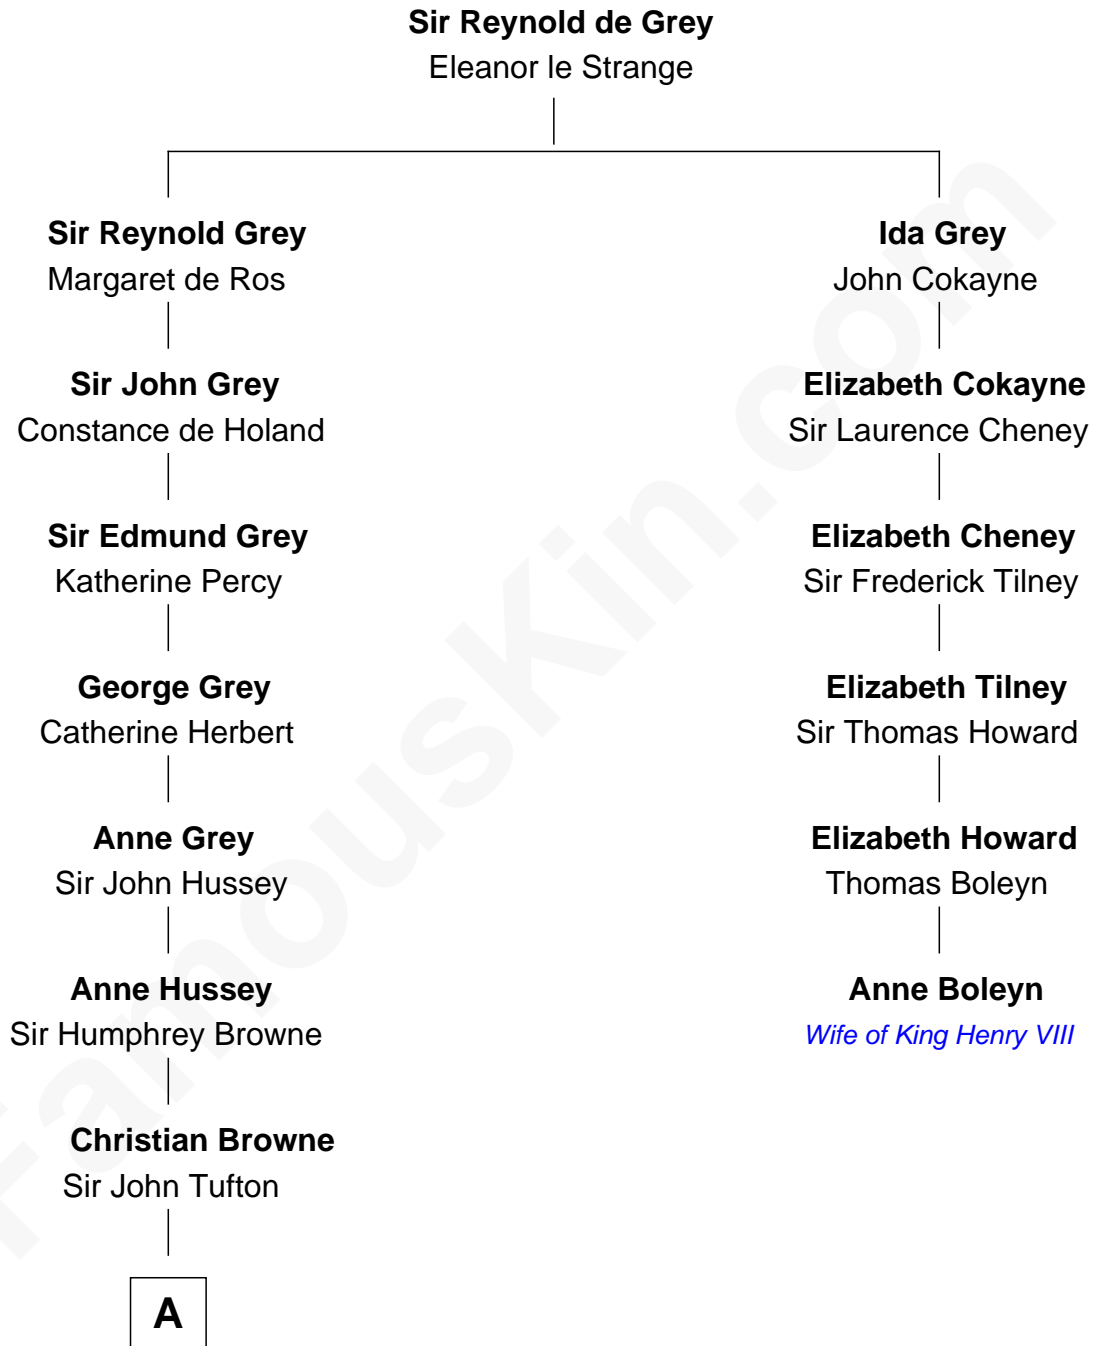

FamousKin.com

Relationship Chart of

Cara Delevingne

Fashion Model and Movie Actress

5th cousin 15 times removed of

Anne Boleyn

2nd Wife of King Henry VIII

B

—
Anne Margaret Faudel-Phillips

John Vincent Sheffield

—
Jane Armyne Sheffield

Sir Jocelyn Edward Greville Stevens

—
Pandora Anne Stevens

Charles Hamar Delevingne

—
Cara Delevingne

Model and Actress