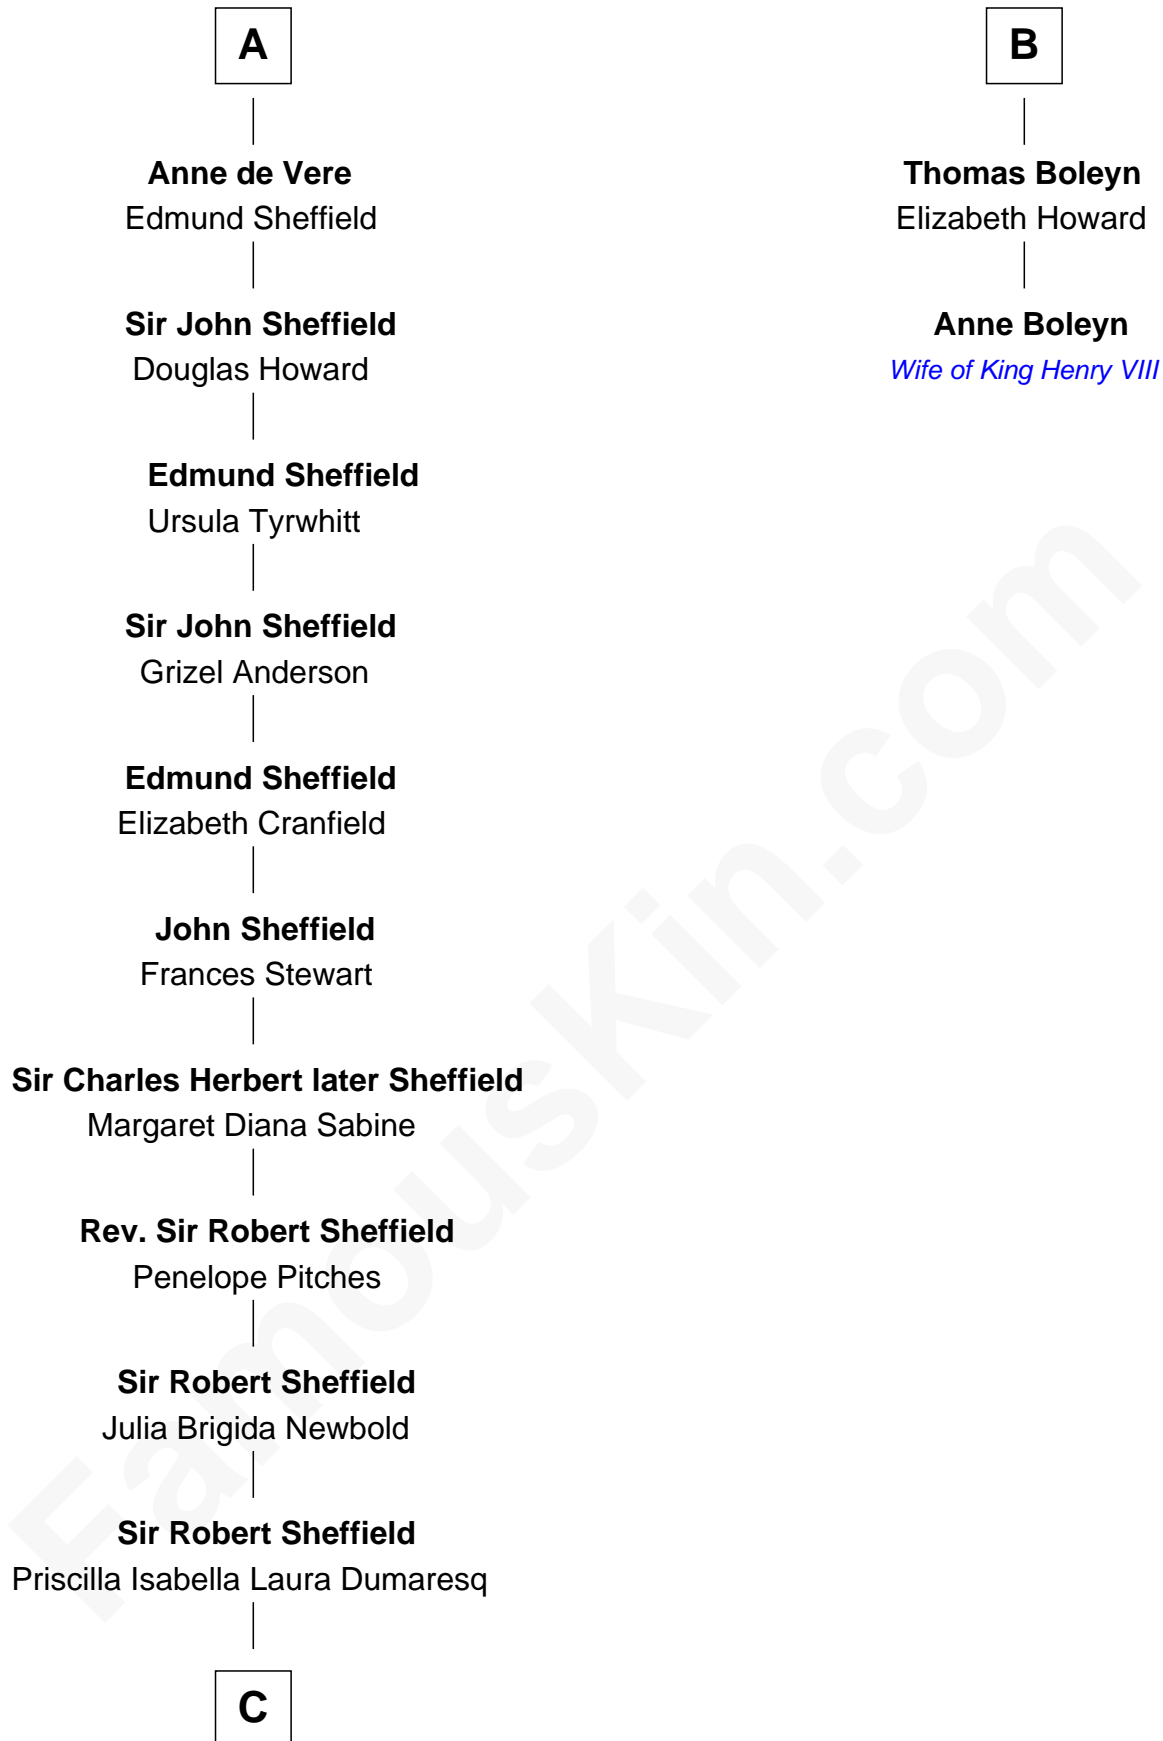

FamousKin.com

Relationship Chart of

Cara Delevingne

Fashion Model and Movie Actress

8th cousin 13 times removed of

Anne Boleyn

2nd Wife of King Henry VIII

C