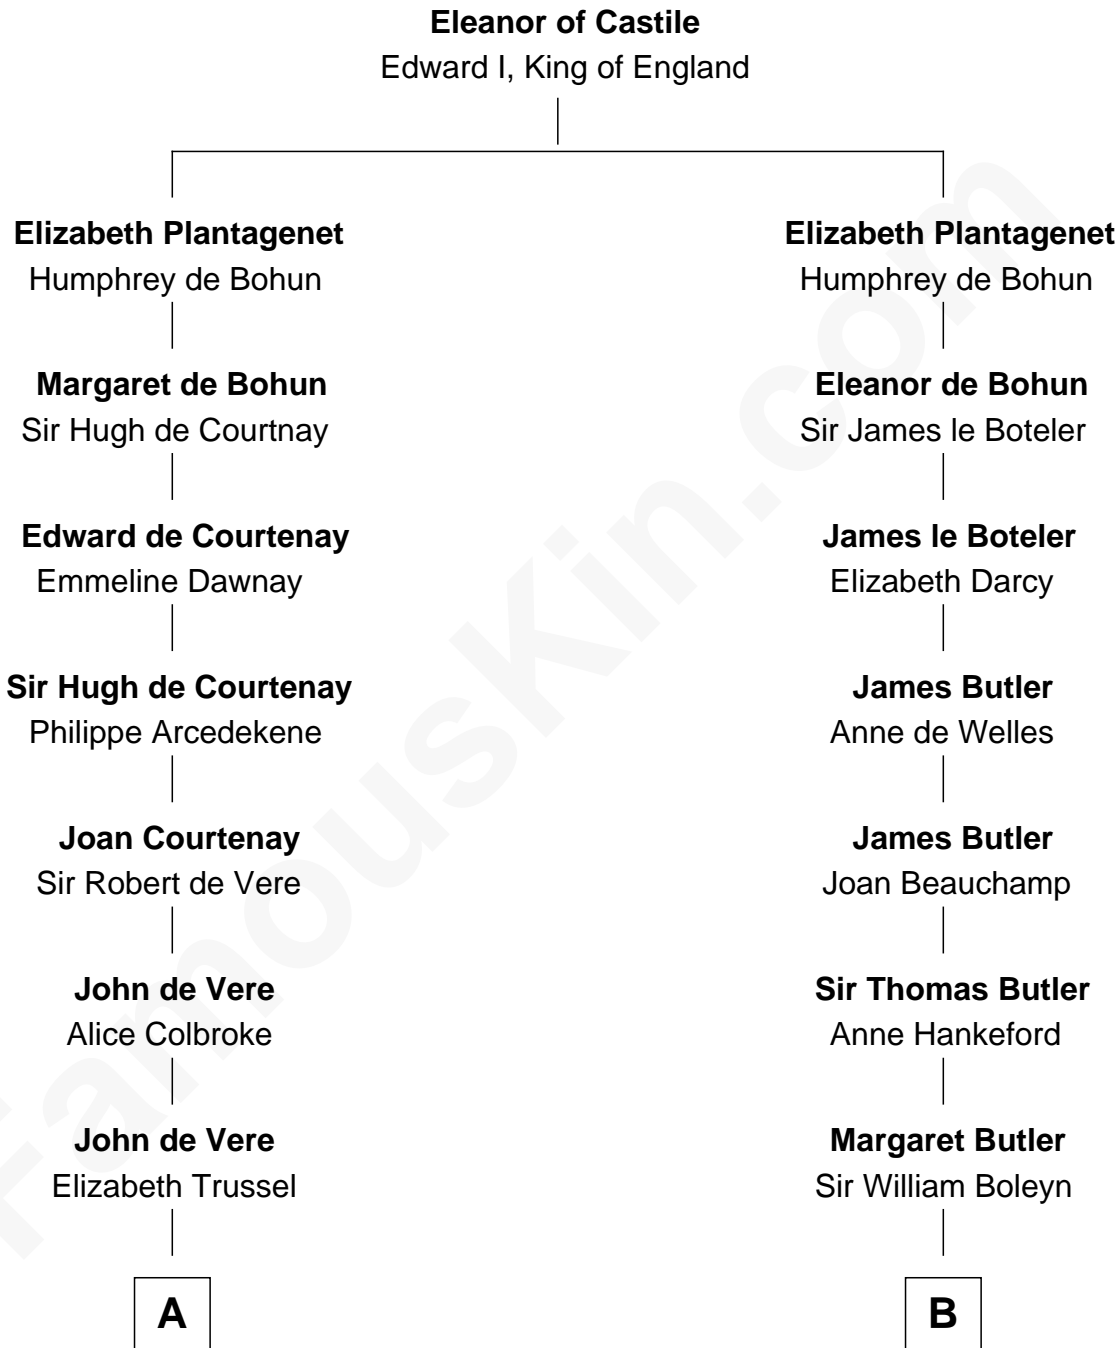

FamousKin.com

Relationship Chart of

Cara Delevingne

Fashion Model and Movie Actress

8th cousin 13 times removed of

Anne Boleyn

2nd Wife of King Henry VIII

C

Sir Berkeley Digby George Sheffield

Julia Mary de Tuyll van Serooskerken

John Vincent Sheffield

Anne Margaret Faudel-Phillips

Jane Armyne Sheffield

Sir Jocelyn Edward Greville Stevens

Pandora Anne Stevens

Charles Hamar Delevingne

Cara Delevingne

Model and Actress