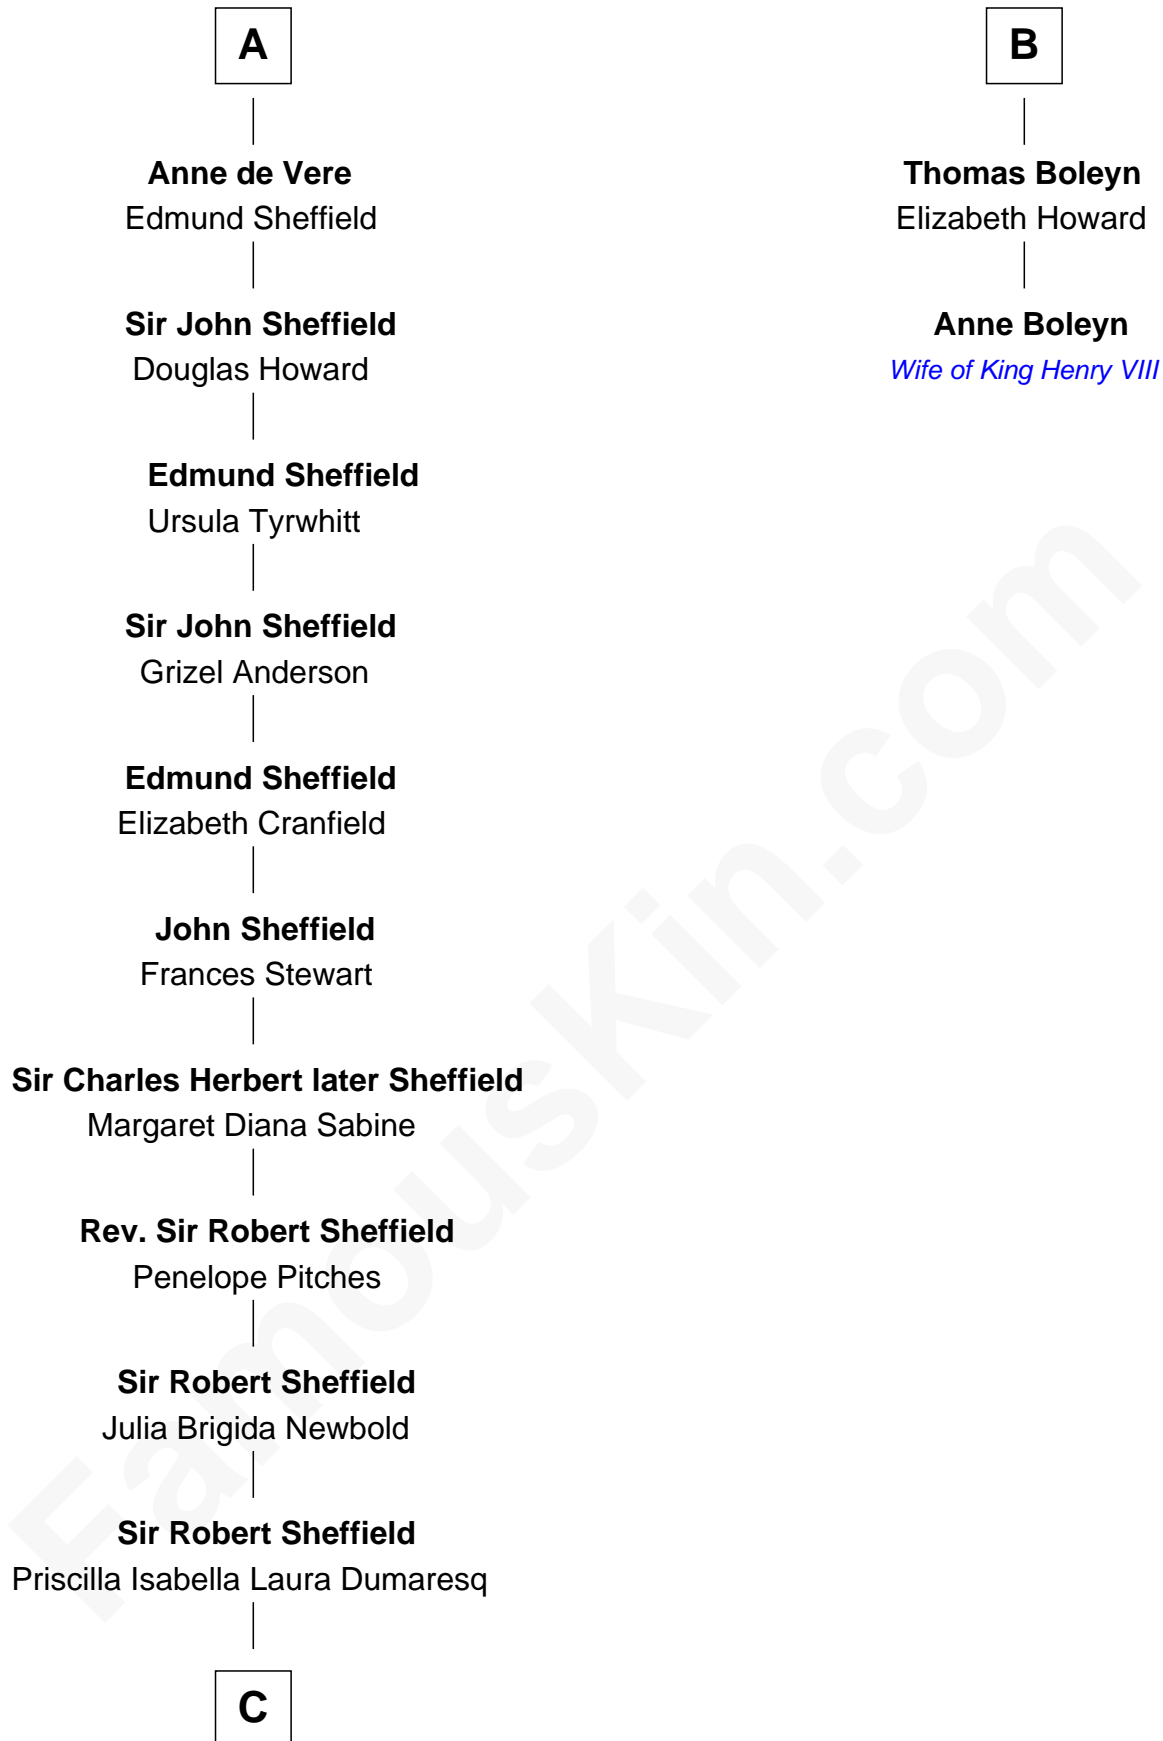

## Relationship Chart of

### Cara Delevingne

*Fashion Model and Movie Actress*

8th cousin 13 times removed of

### Anne Boleyn

*2nd Wife of King Henry VIII*

**C**

**Sir Berkeley Digby George Sheffield**

Julia Mary de Tuyll van Serooskerken

**John Vincent Sheffield**

Anne Margaret Faudel-Phillips

**Jane Armyne Sheffield**