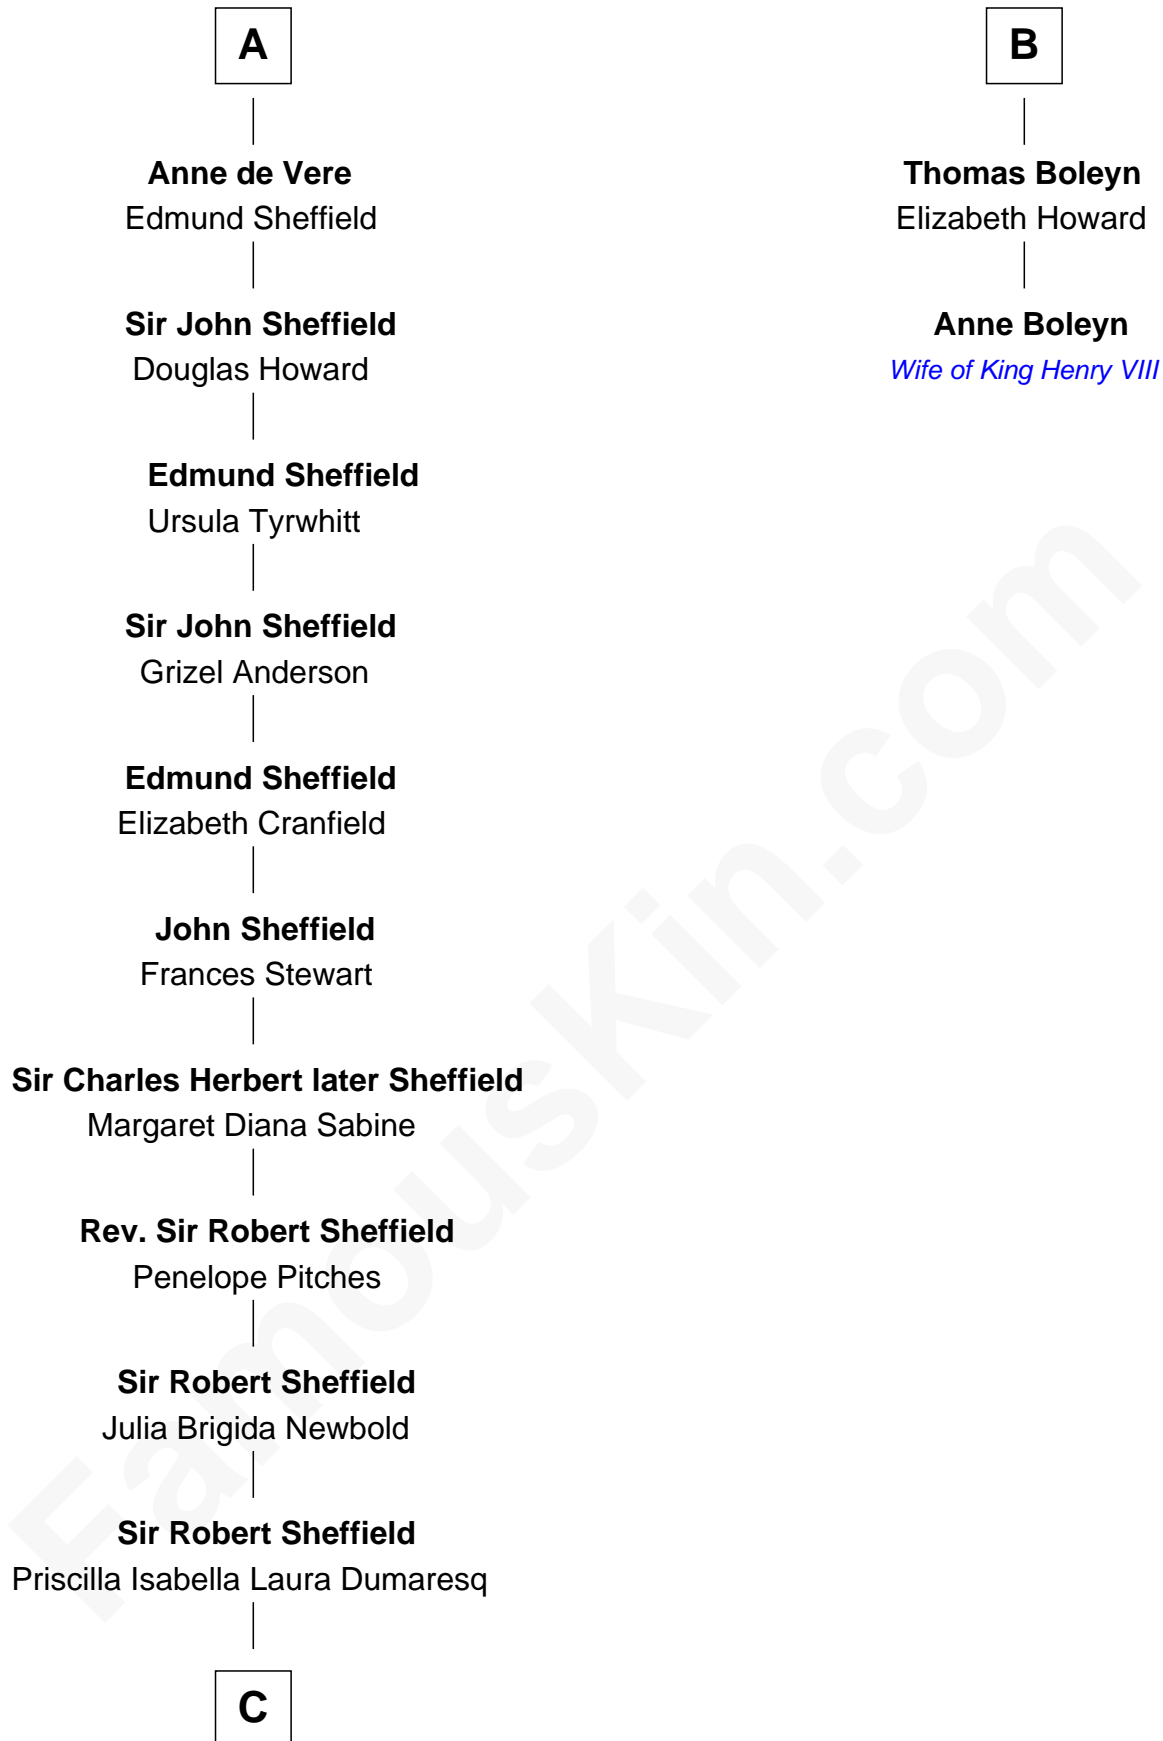

## Relationship Chart of

### Cara Delevingne

*Fashion Model and Movie Actress*

8th cousin 13 times removed of

### Anne Boleyn

*2nd Wife of King Henry VIII*

**Gunselm de Badlesmere**

**C**

**Sir Berkeley Digby George Sheffield**

Julia Mary de Tuyll van Serooskerken

**John Vincent Sheffield**

Anne Margaret Faudel-Phillips