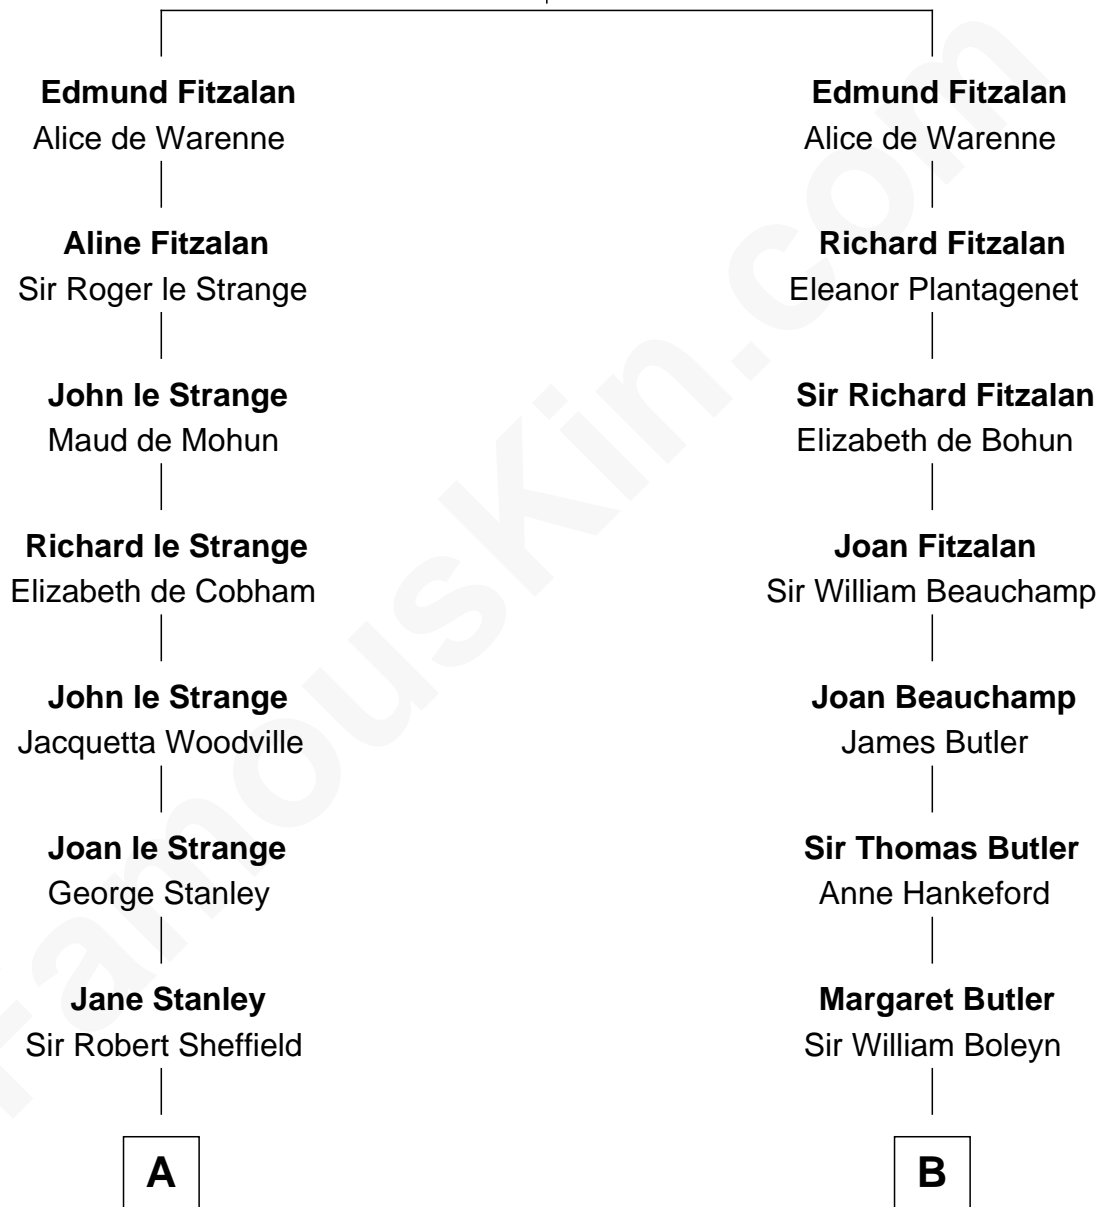

## Relationship Chart of

### Cara Delevingne

*Fashion Model and Movie Actress*

8th cousin 13 times removed of

### Anne Boleyn

*2nd Wife of King Henry VIII*

**Richard Fitzalan**

Alice de Saluzzo

**C**

**Sir Berkeley Digby George Sheffield**

Julia Mary de Tuyll van Serooskerken

**John Vincent Sheffield**