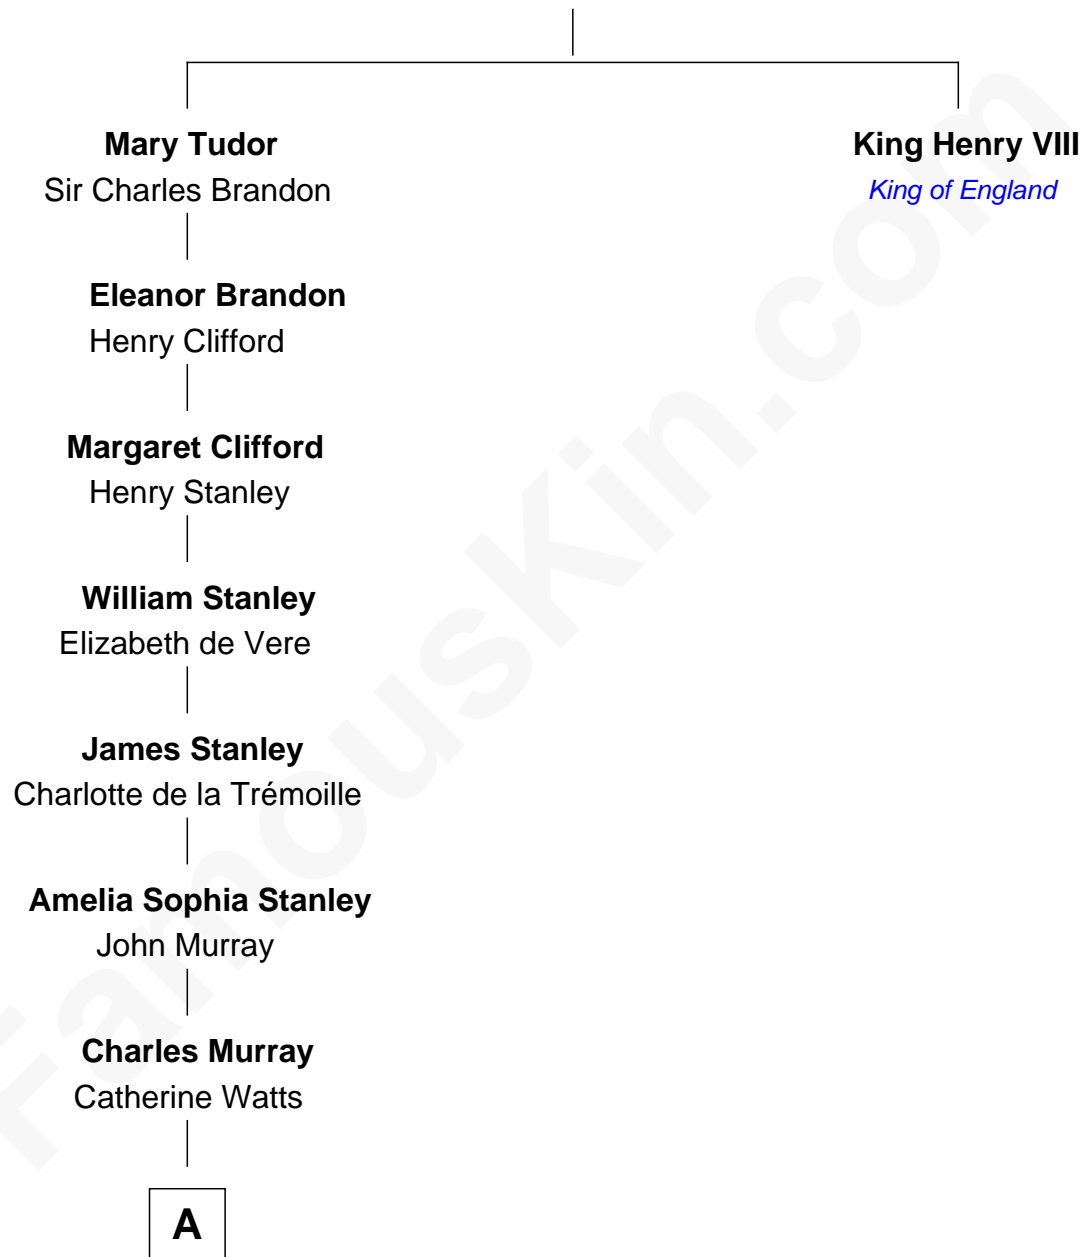

FamousKin.com Relationship Chart of

Cara Delevingne

Fashion Model and Movie Actress

15th great-grandniece of

King Henry VIII

King of England

Henry VII, King of England

Elizabeth of York

A

Anne Murray
John Cochrane

Catherine Cochrane
Alexander Stewart

Margaret Stewart
Charles Gordon

Sir George Gordon
Catherine Anne Cope

Charles Gordon
Mary Antoinette Pegus

Granville Armyne Gordon
Charlotte D'Olier Roe