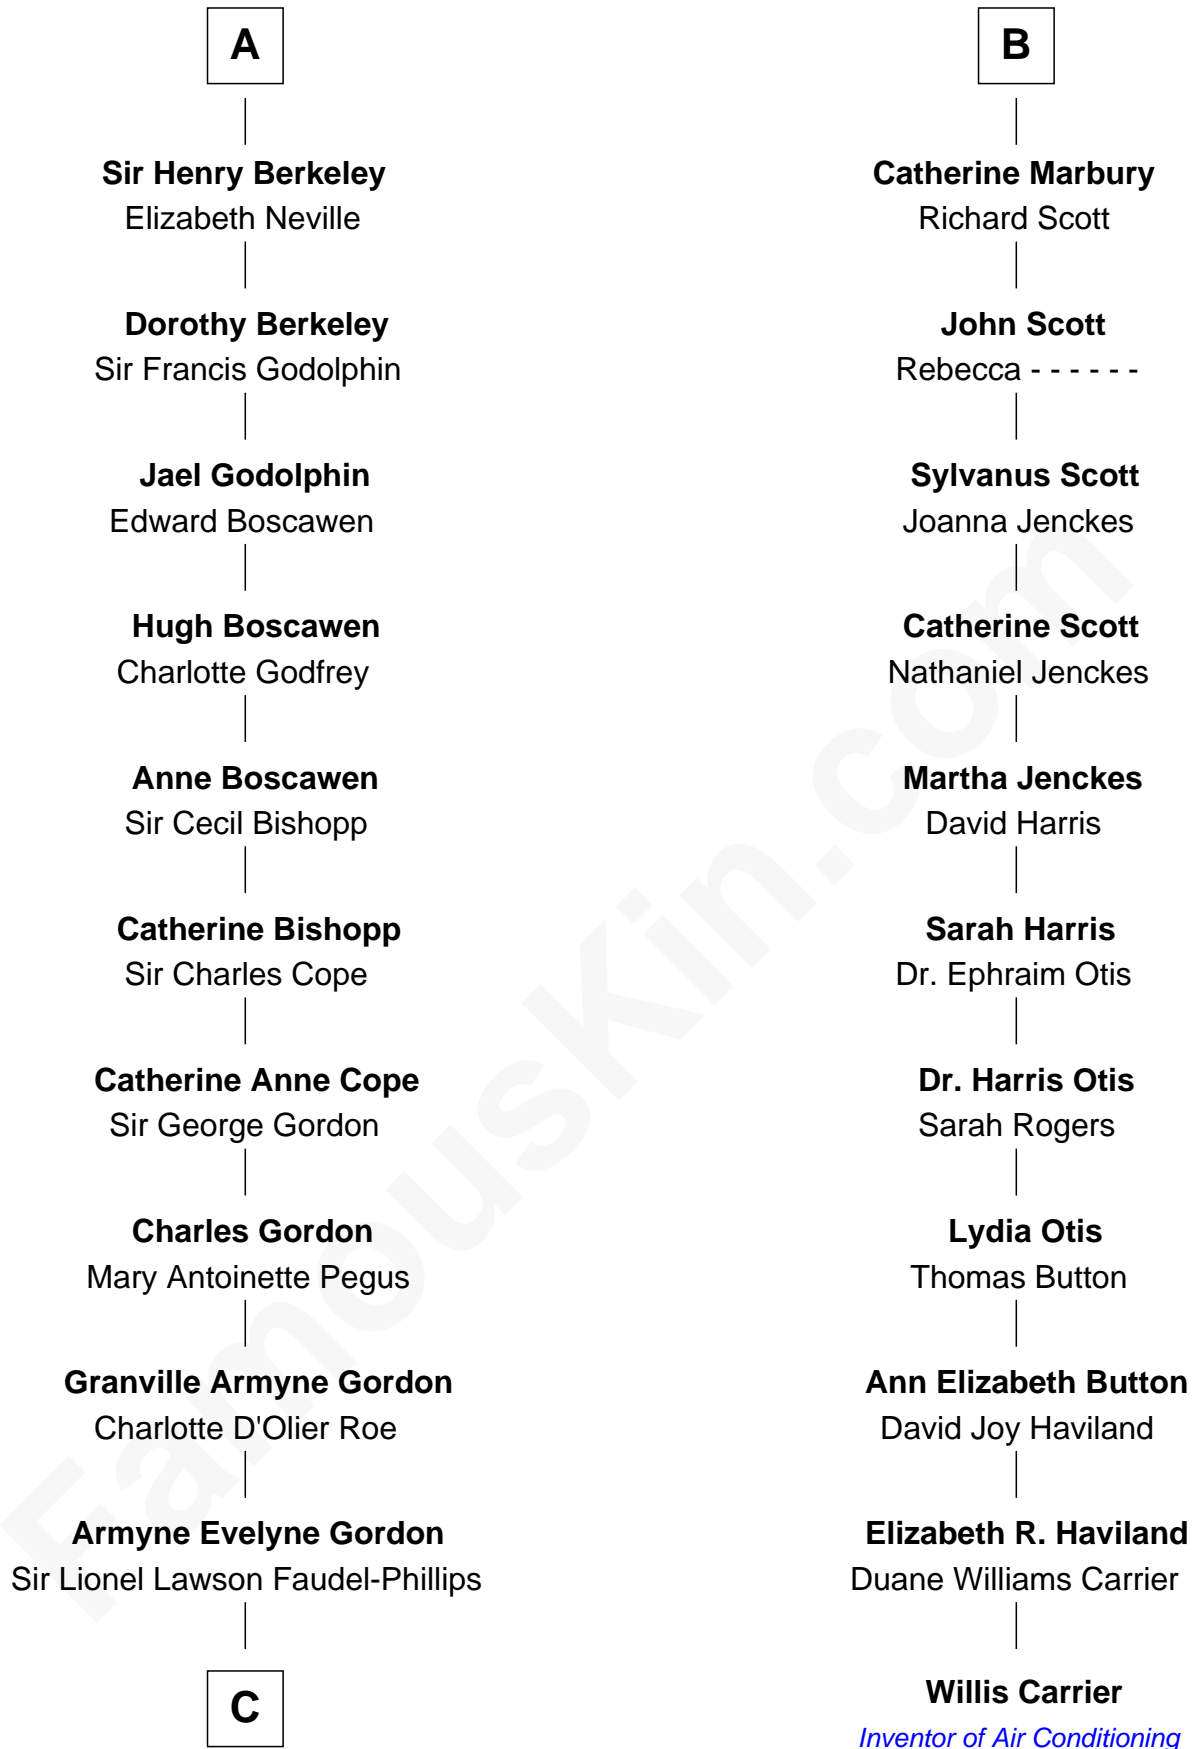

FamousKin.com

Relationship Chart of

Cara Delevingne

Fashion Model and Movie Actress

17th cousin 3 times removed of

Willis Carrier

Inventor of Air Conditioning

C

—
Anne Margaret Faudel-Phillips

John Vincent Sheffield

—
Jane Armyne Sheffield

Sir Jocelyn Edward Greville Stevens

—
Pandora Anne Stevens

Charles Hamar Delevingne

—
Cara Delevingne

Model and Actress