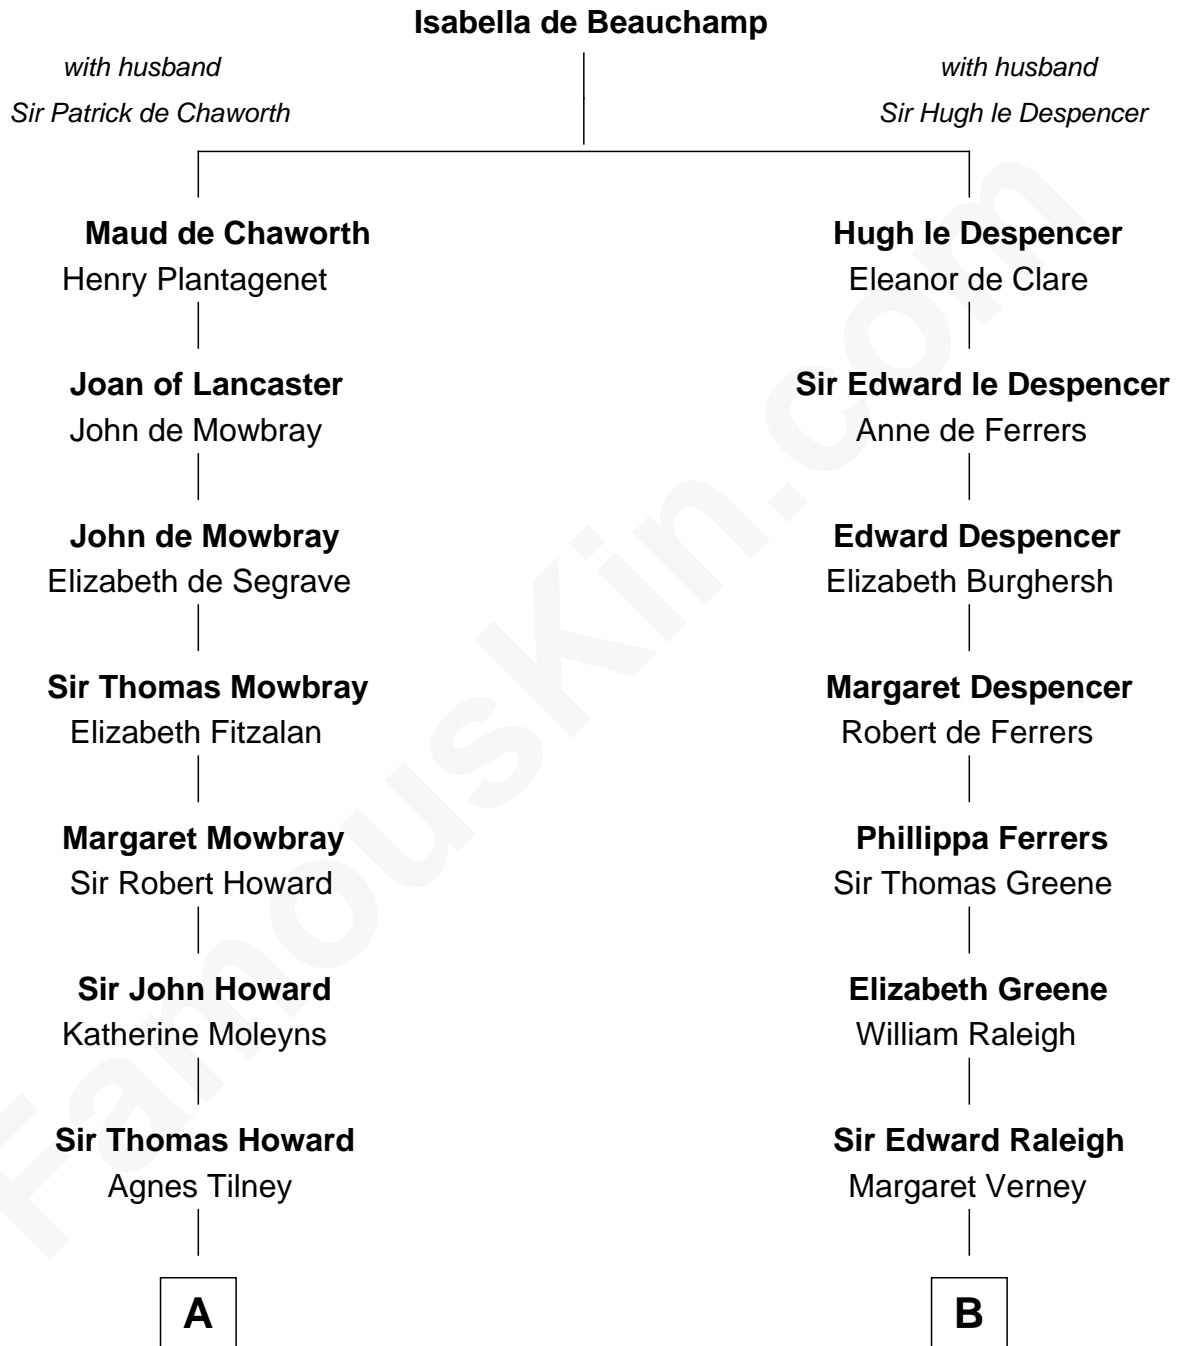

FamousKin.com

Relationship Chart of

Cara Delevingne

Fashion Model and Movie Actress

21st cousin of

Willis Carrier

Inventor of Air Conditioning

C

Sir Berkeley Digby George Sheffield

Julia Mary de Tuyll van Serooskerken

John Vincent Sheffield

Anne Margaret Faudel-Phillips

Jane Armyne Sheffield

Sir Jocelyn Edward Greville Stevens

Pandora Anne Stevens

Charles Hamar Delevingne

Cara Delevingne

Model and Actress

D

Dr. Harris Otis

Sarah Rogers

Lydia Otis

Thomas Button

Ann Elizabeth Button