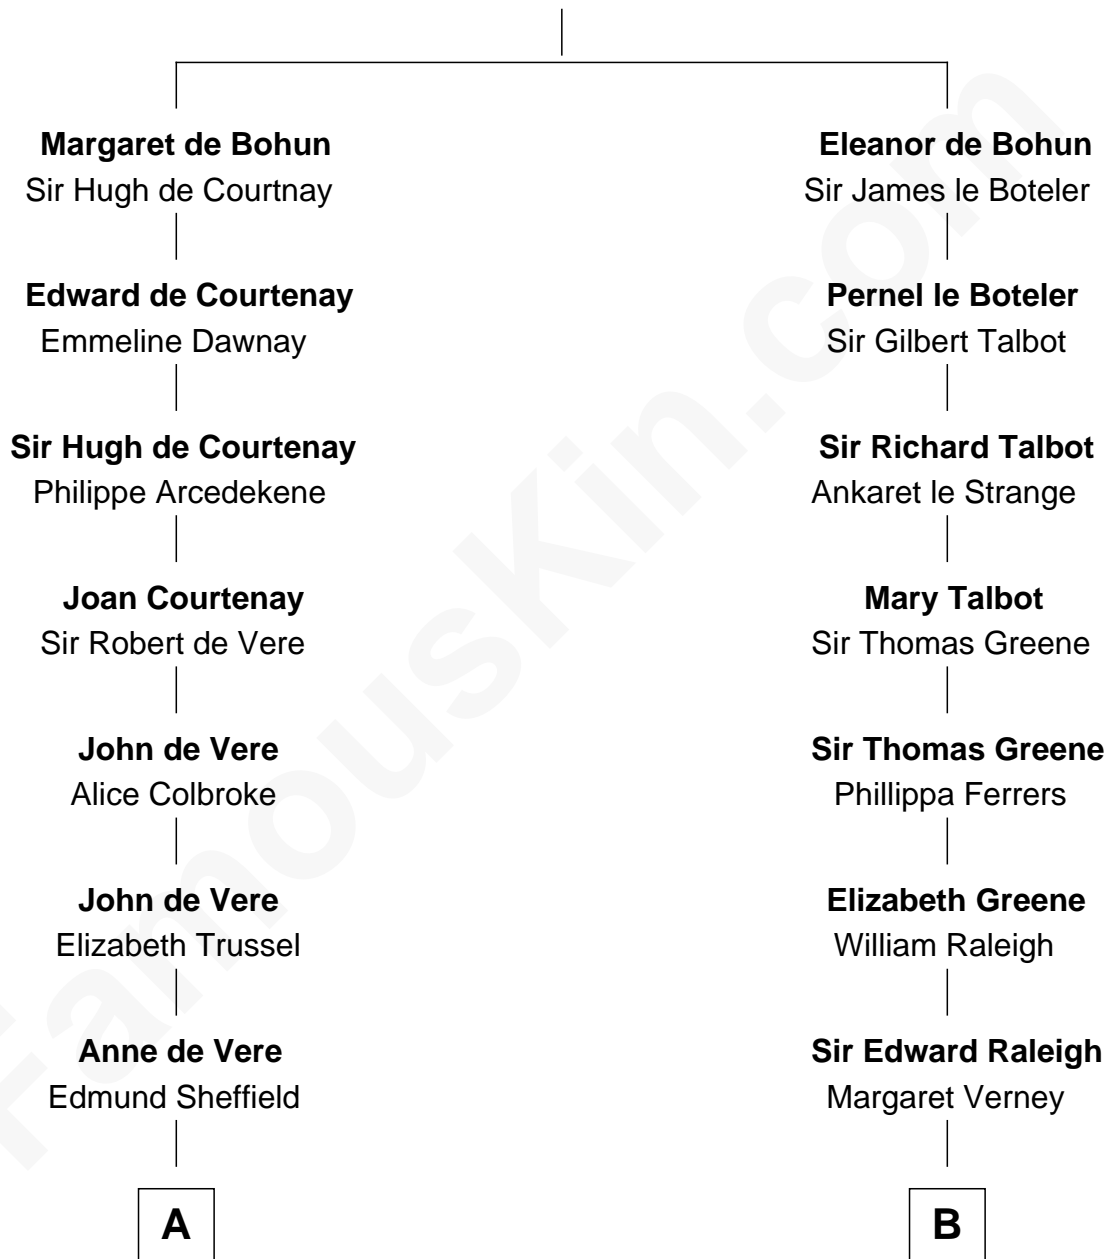

FamousKin.com

Relationship Chart of

Cara Delevingne

Fashion Model and Movie Actress

20th cousin 1 time removed of

Willis Carrier

Inventor of Air Conditioning

Humphrey de Bohun
Elizabeth Plantagenet

C

John Vincent Sheffield
Anne Margaret Faudel-Phillips

Jane Armyne Sheffield
Sir Jocelyn Edward Greville Stevens

Pandora Anne Stevens
Charles Hamar Delevingne

Cara Delevingne
Model and Actress

D

Dr. Harris Otis
Sarah Rogers