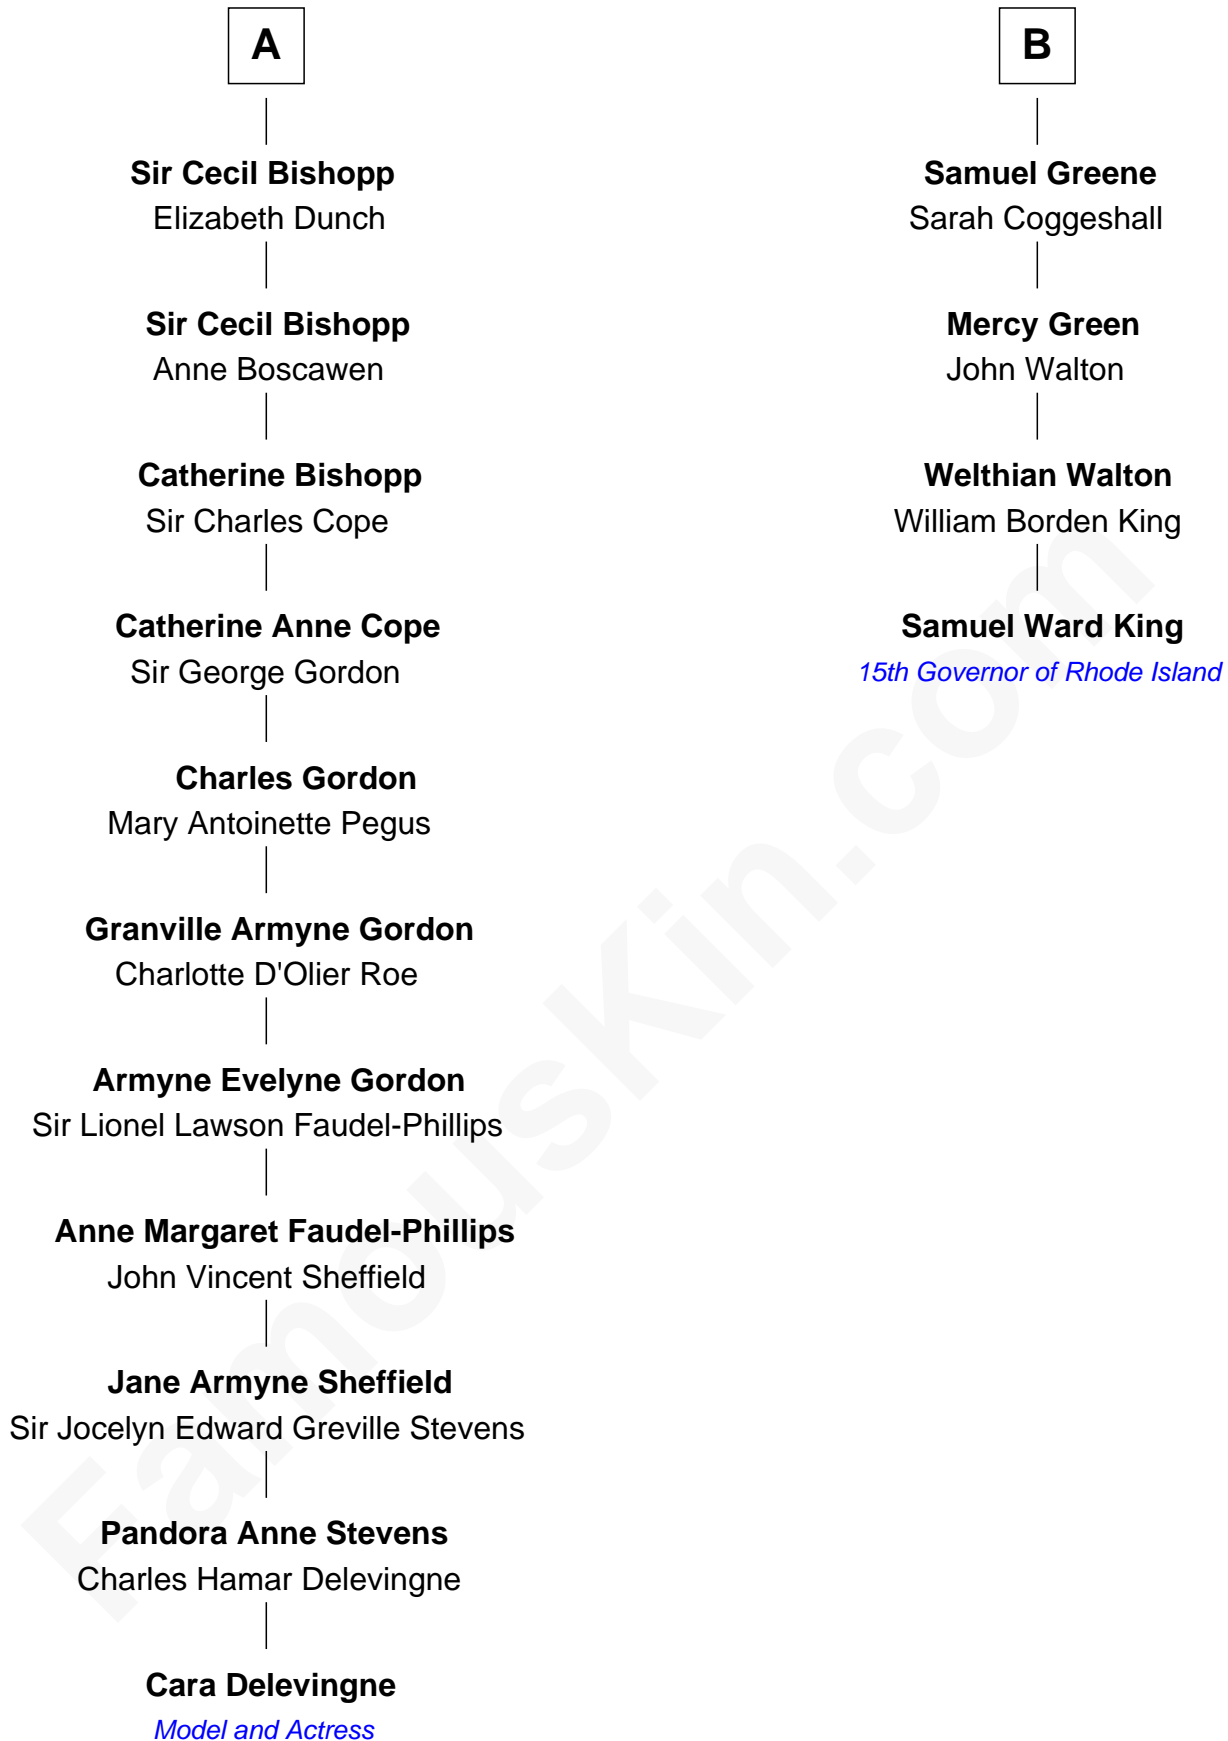

## Relationship Chart of

### Cara Delevingne

*Fashion Model and Movie Actress*

10th cousin 7 times removed of

### Samuel Ward King

*15th Governor of Rhode Island*

**Humphrey Stafford**

Katherine Fray

Cara Delevingne photo by [Gage Skidmore](#) ([CC BY-SA 2.0](#))