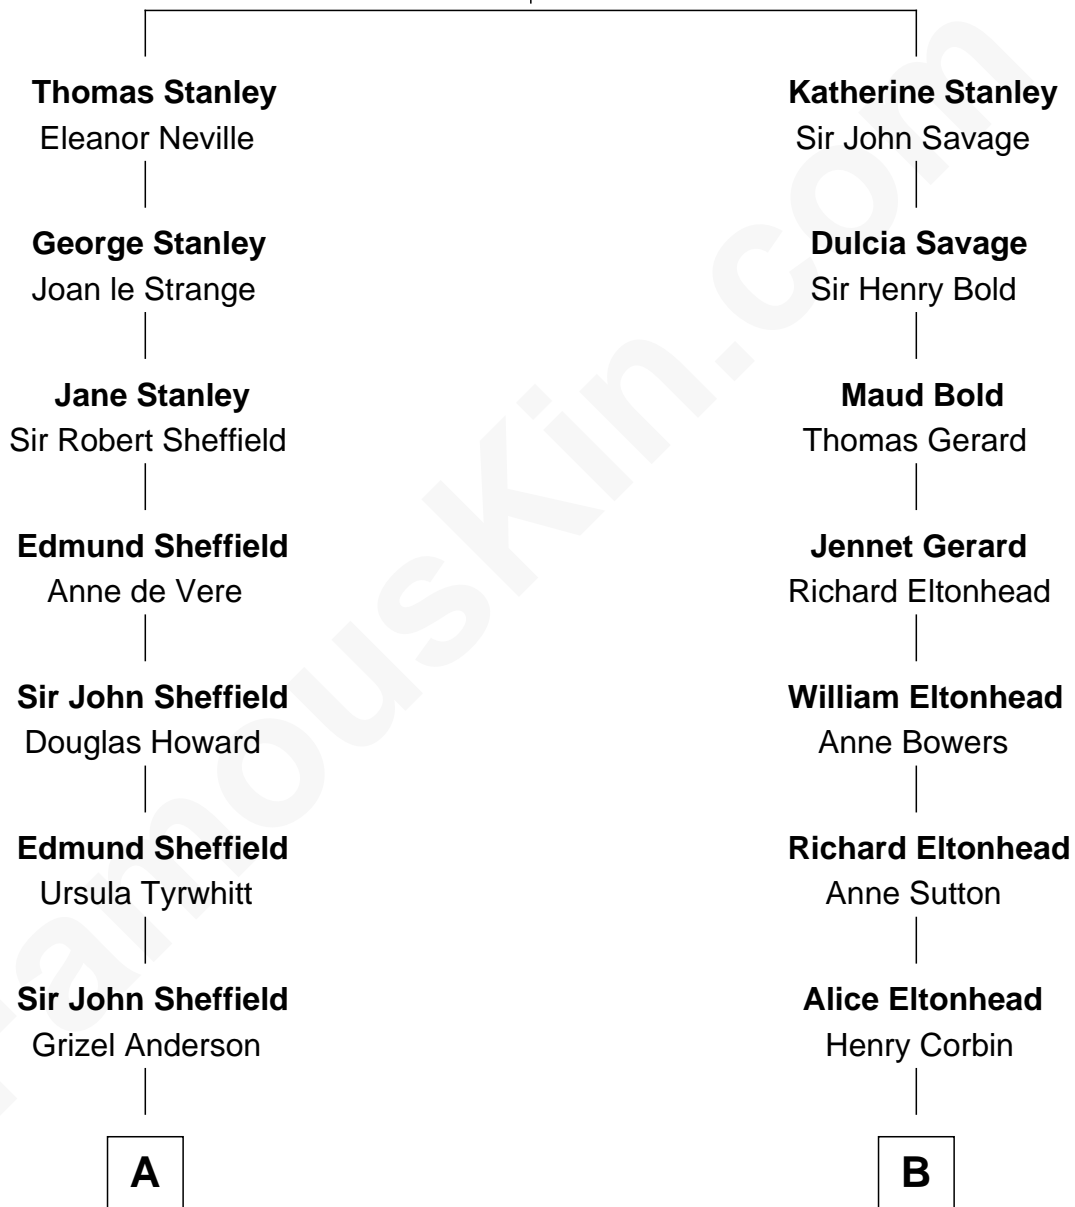

## Relationship Chart of

### Cara Delevingne

*Fashion Model and Movie Actress*

9th cousin 8 times removed of

### Francis Lightfoot Lee

*Signer of the Declaration of Independence*

**Sir Thomas Stanley**

Joan Goushill

Cara Delevingne photo by [Gage Skidmore](#) ([CC BY-SA 2.0](#))