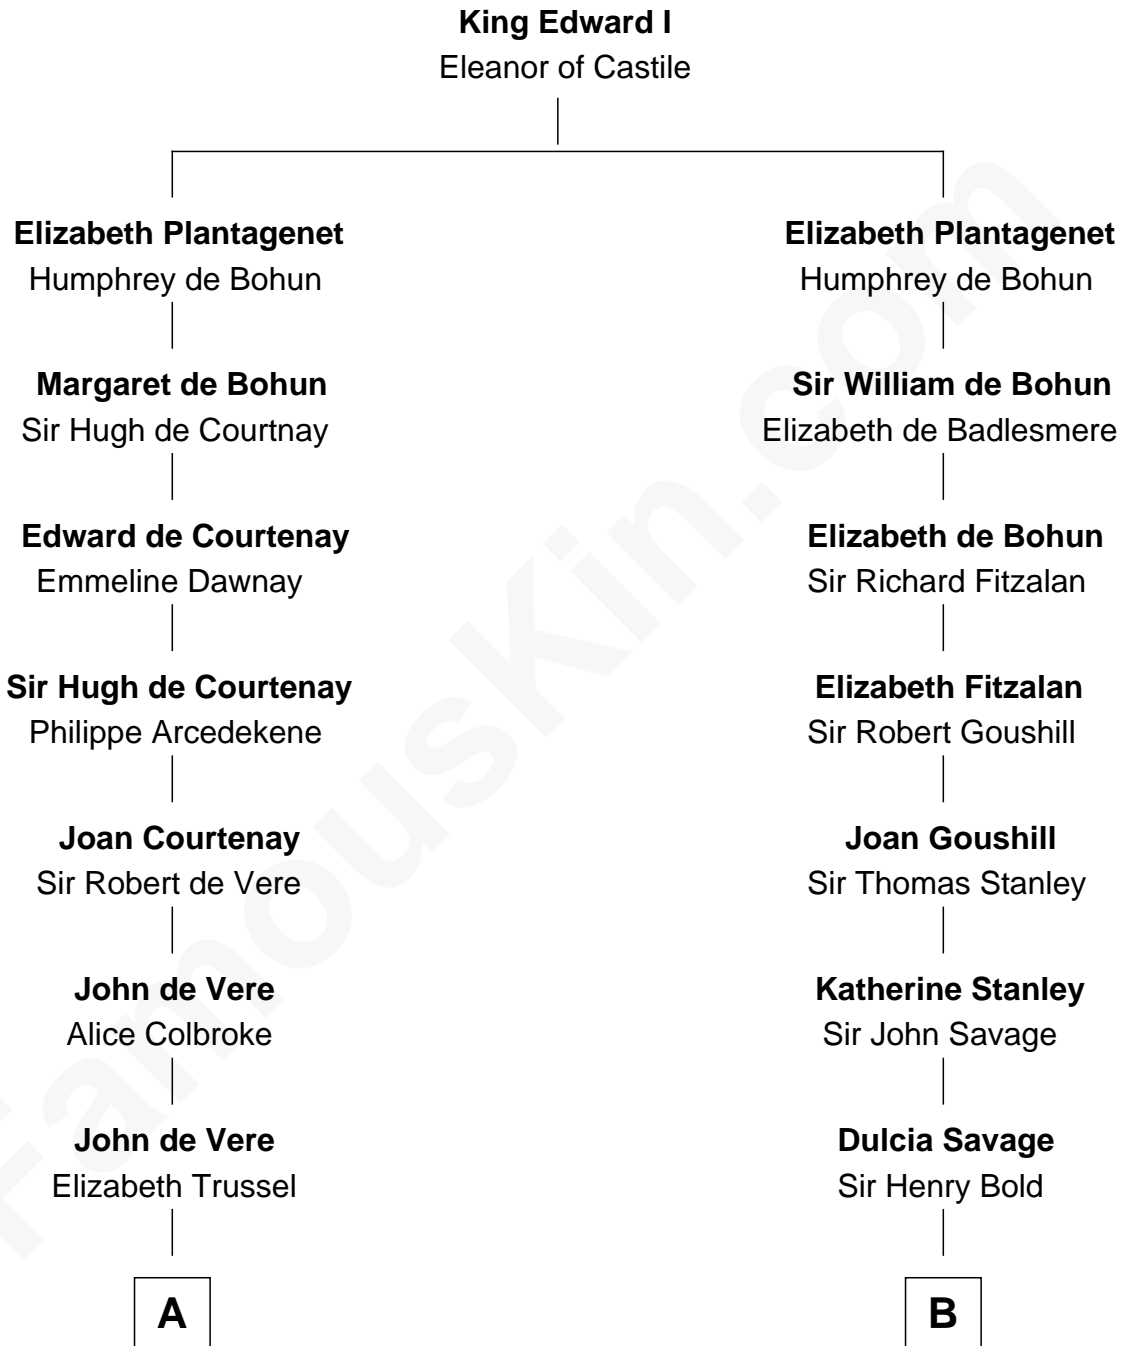

FamousKin.com

Relationship Chart of

Cara Delevingne

Fashion Model and Movie Actress

14th cousin 7 times removed of

Francis Lightfoot Lee

Signer of the Declaration of Independence

C

Sir Berkeley Digby George Sheffield

Julia Mary de Tuyll van Serooskerken

John Vincent Sheffield

Anne Margaret Faudel-Phillips

Jane Armyne Sheffield

Sir Jocelyn Edward Greville Stevens

Pandora Anne Stevens

Charles Hamar Delevingne