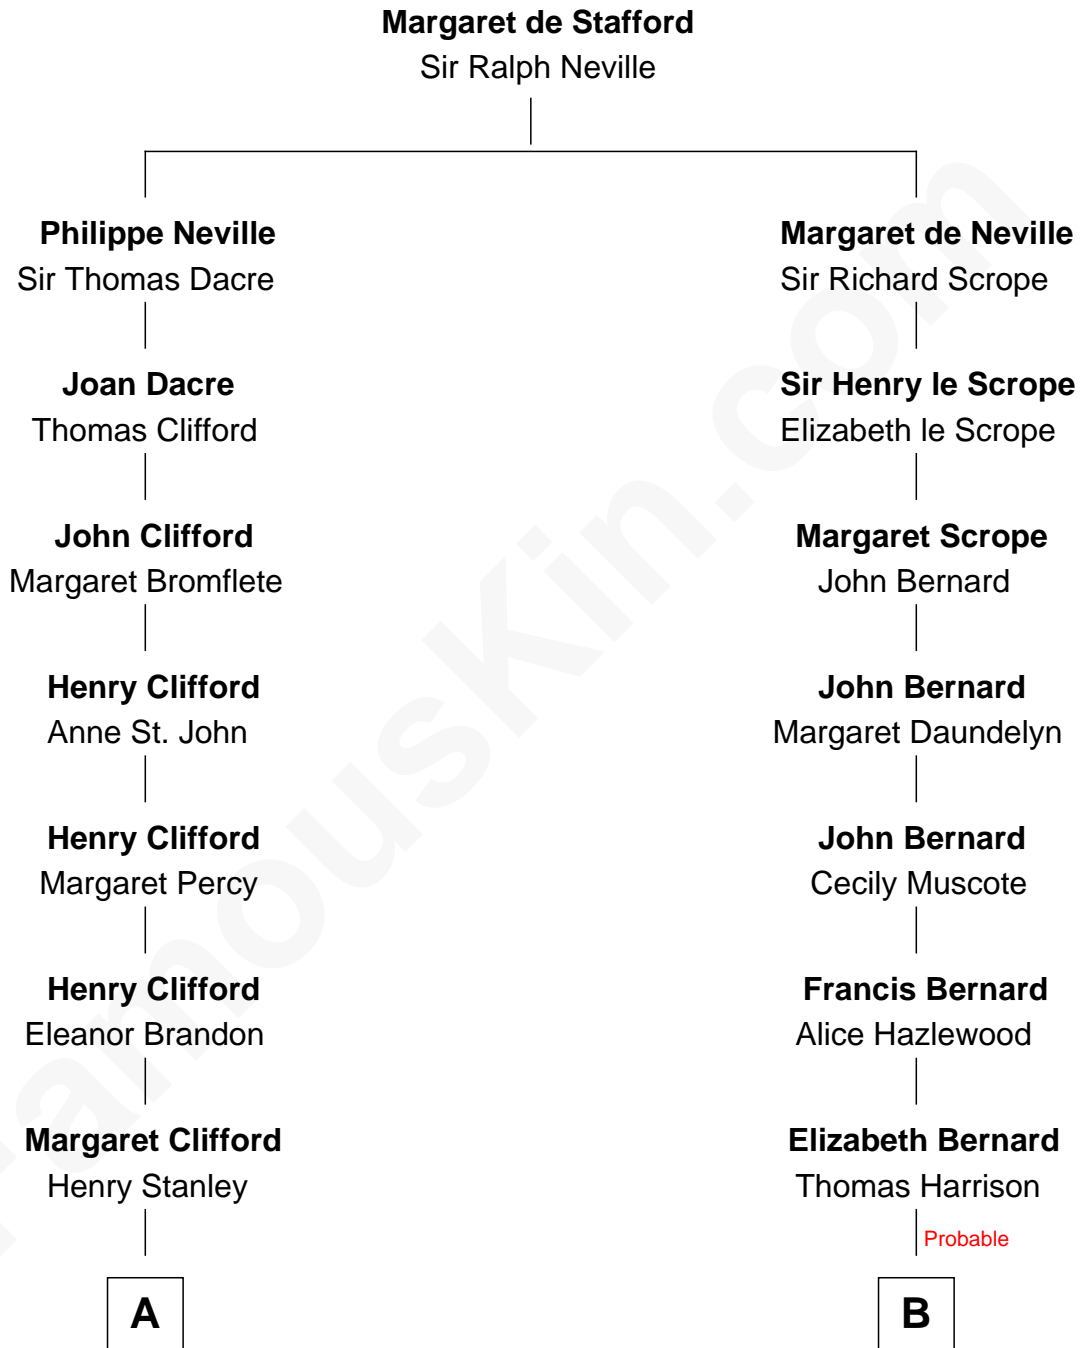

FamousKin.com

Relationship Chart of

Cara Delevingne

Fashion Model and Movie Actress

11th cousin 10 times removed of

Francis Lightfoot Lee

Signer of the Declaration of Independence

C

Armyne Evelyne Gordon
Sir Lionel Lawson Faudel-Phillips

Anne Margaret Faudel-Phillips
John Vincent Sheffield

Jane Armyne Sheffield
Sir Jocelyn Edward Greville Stevens

Pandora Anne Stevens
Charles Hamar Delevingne

Cara Delevingne
Model and Actress

FamousKin.com