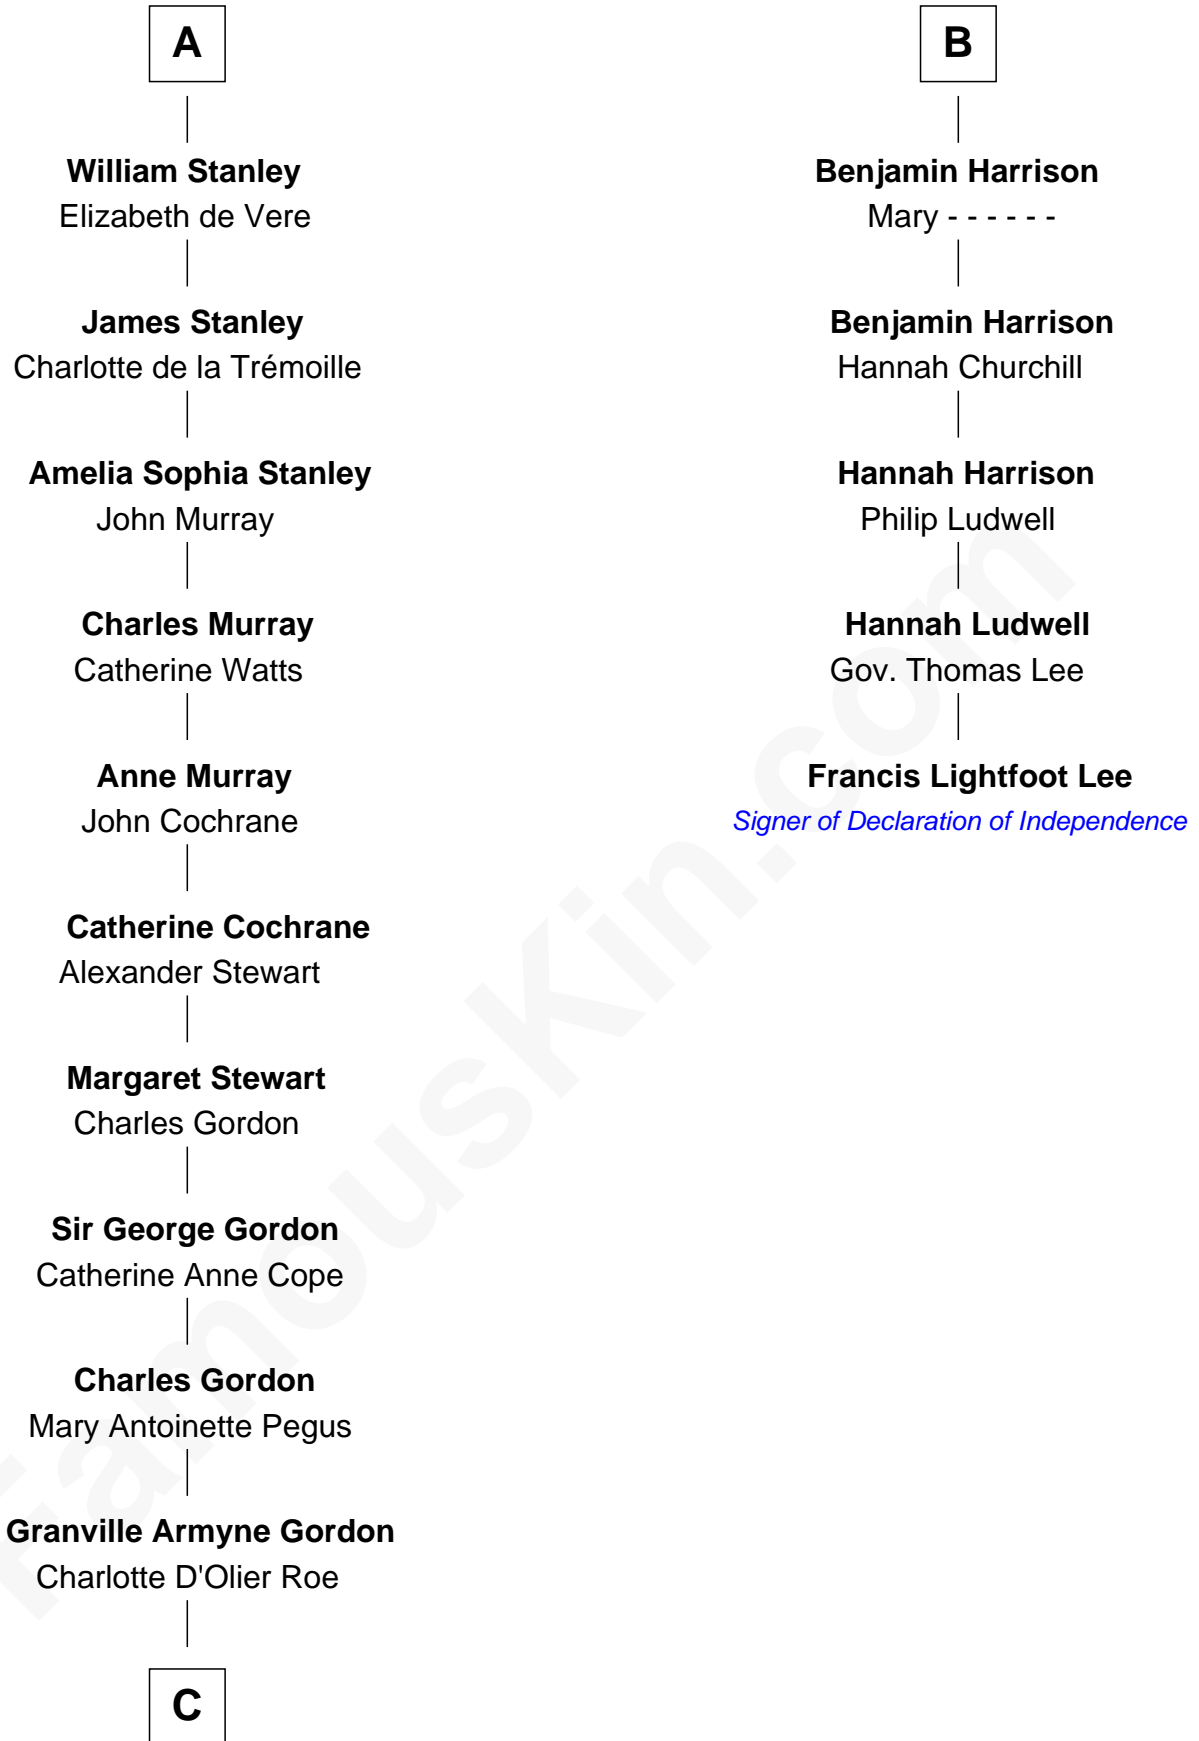

FamousKin.com

Relationship Chart of

Cara Delevingne

Fashion Model and Movie Actress

11th cousin 10 times removed of

Francis Lightfoot Lee

Signer of the Declaration of Independence

C

Armyne Evelyne Gordon
Sir Lionel Lawson Faudel-Phillips

Anne Margaret Faudel-Phillips
John Vincent Sheffield

Jane Armyne Sheffield
Sir Jocelyn Edward Greville Stevens

Pandora Anne Stevens
Charles Hamar Delevingne