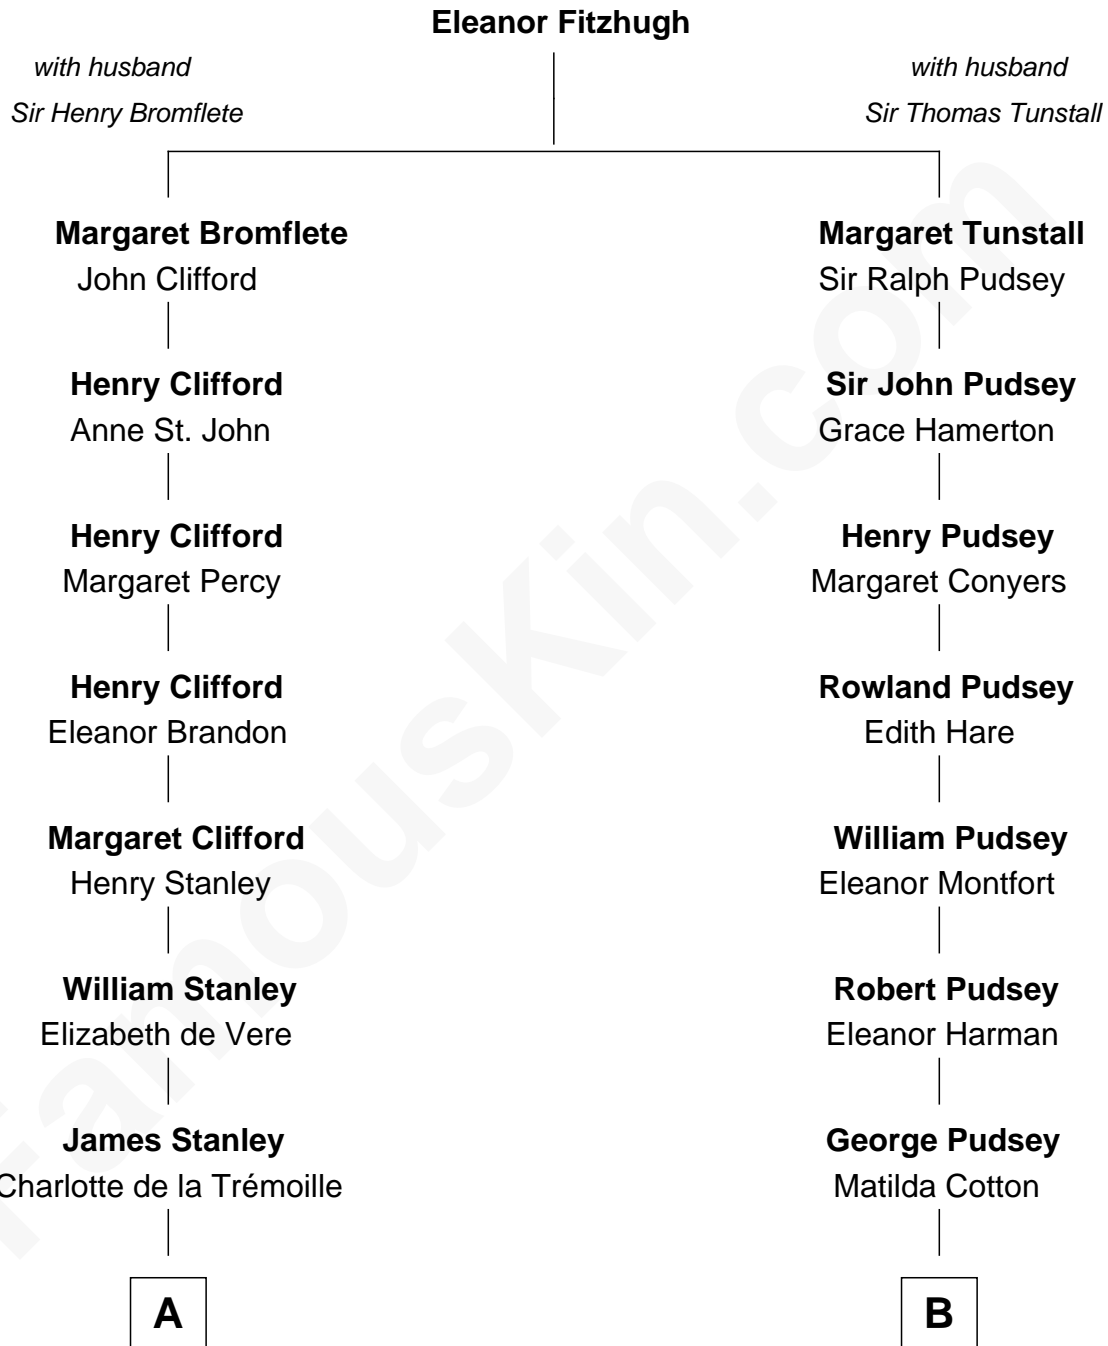

FamousKin.com

Relationship Chart of

Cara Delevingne

Fashion Model and Movie Actress

12th cousin 7 times removed of

Francis Lightfoot Lee

Signer of the Declaration of Independence

C

Jane Armyne Sheffield

Sir Jocelyn Edward Greville Stevens

Pandora Anne Stevens

Charles Hamar Delevingne

Cara Delevingne

Model and Actress

FamousKin.com