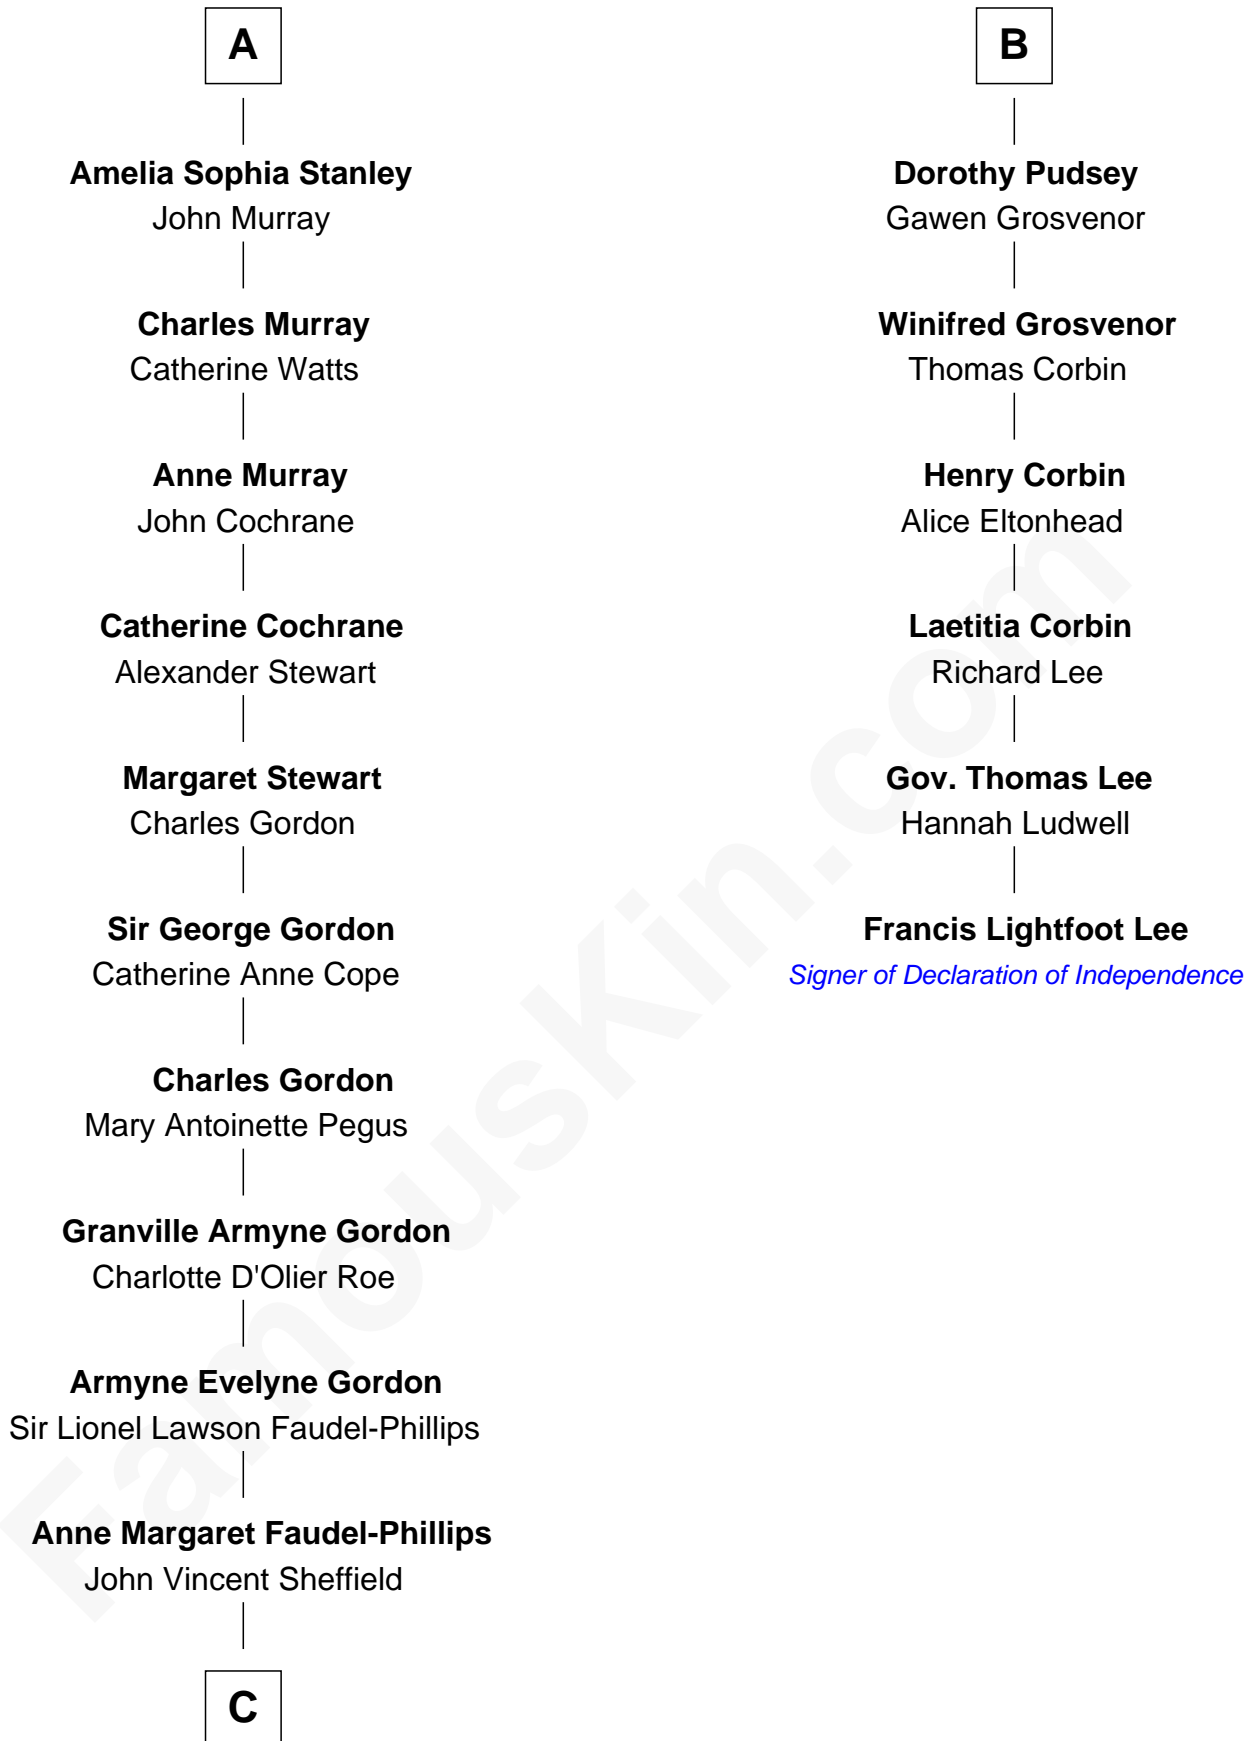

FamousKin.com

Relationship Chart of

Cara Delevingne

Fashion Model and Movie Actress

12th cousin 7 times removed of

Francis Lightfoot Lee

Signer of the Declaration of Independence

C

Jane Armyne Sheffield

Sir Jocelyn Edward Greville Stevens

Pandora Anne Stevens

Charles Hamar Delevingne

Cara Delevingne

Model and Actress

FamousKin.com