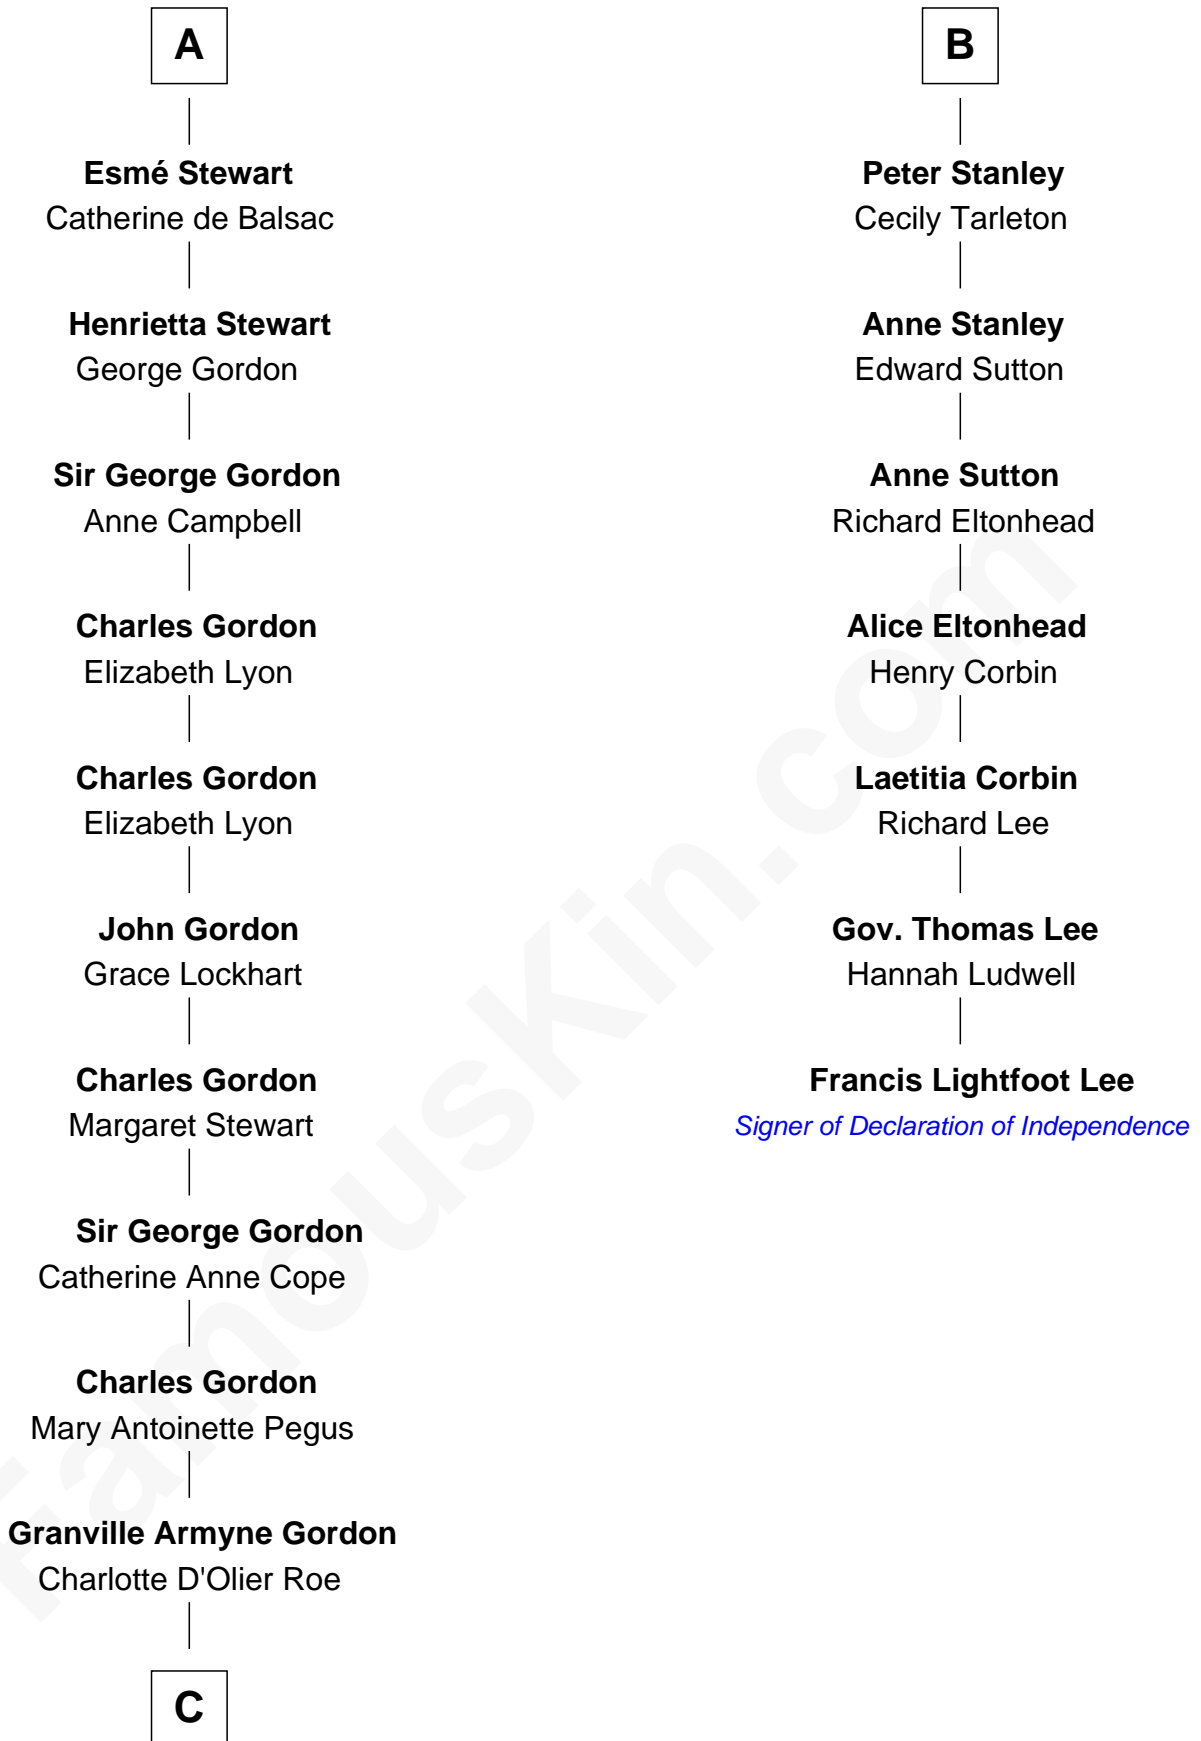

## Relationship Chart of

### Cara Delevingne

*Fashion Model and Movie Actress*

13th cousin 8 times removed of

### Francis Lightfoot Lee

*Signer of the Declaration of Independence*

**C**

**Armyne Evelyne Gordon**  
Sir Lionel Lawson Faudel-Phillips

**Anne Margaret Faudel-Phillips**  
John Vincent Sheffield

**Jane Armyne Sheffield**  
Sir Jocelyn Edward Greville Stevens