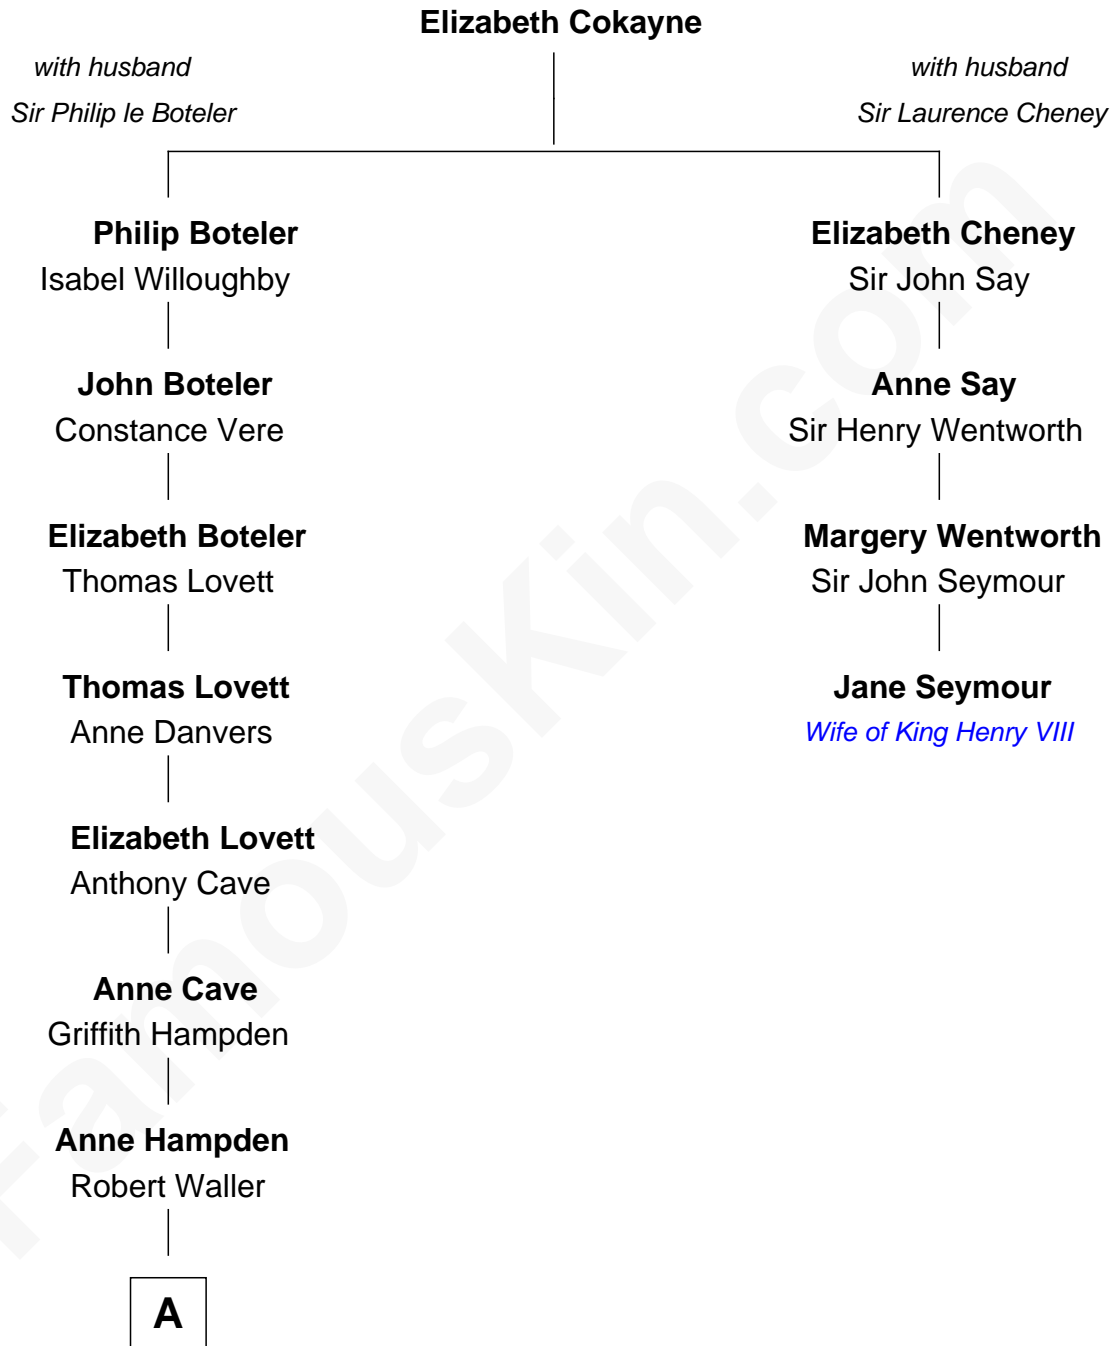

FamousKin.com

Relationship Chart of

Cara Delevingne

Fashion Model and Movie Actress

3rd cousin 17 times removed of

Jane Seymour

3rd Wife of King Henry VIII