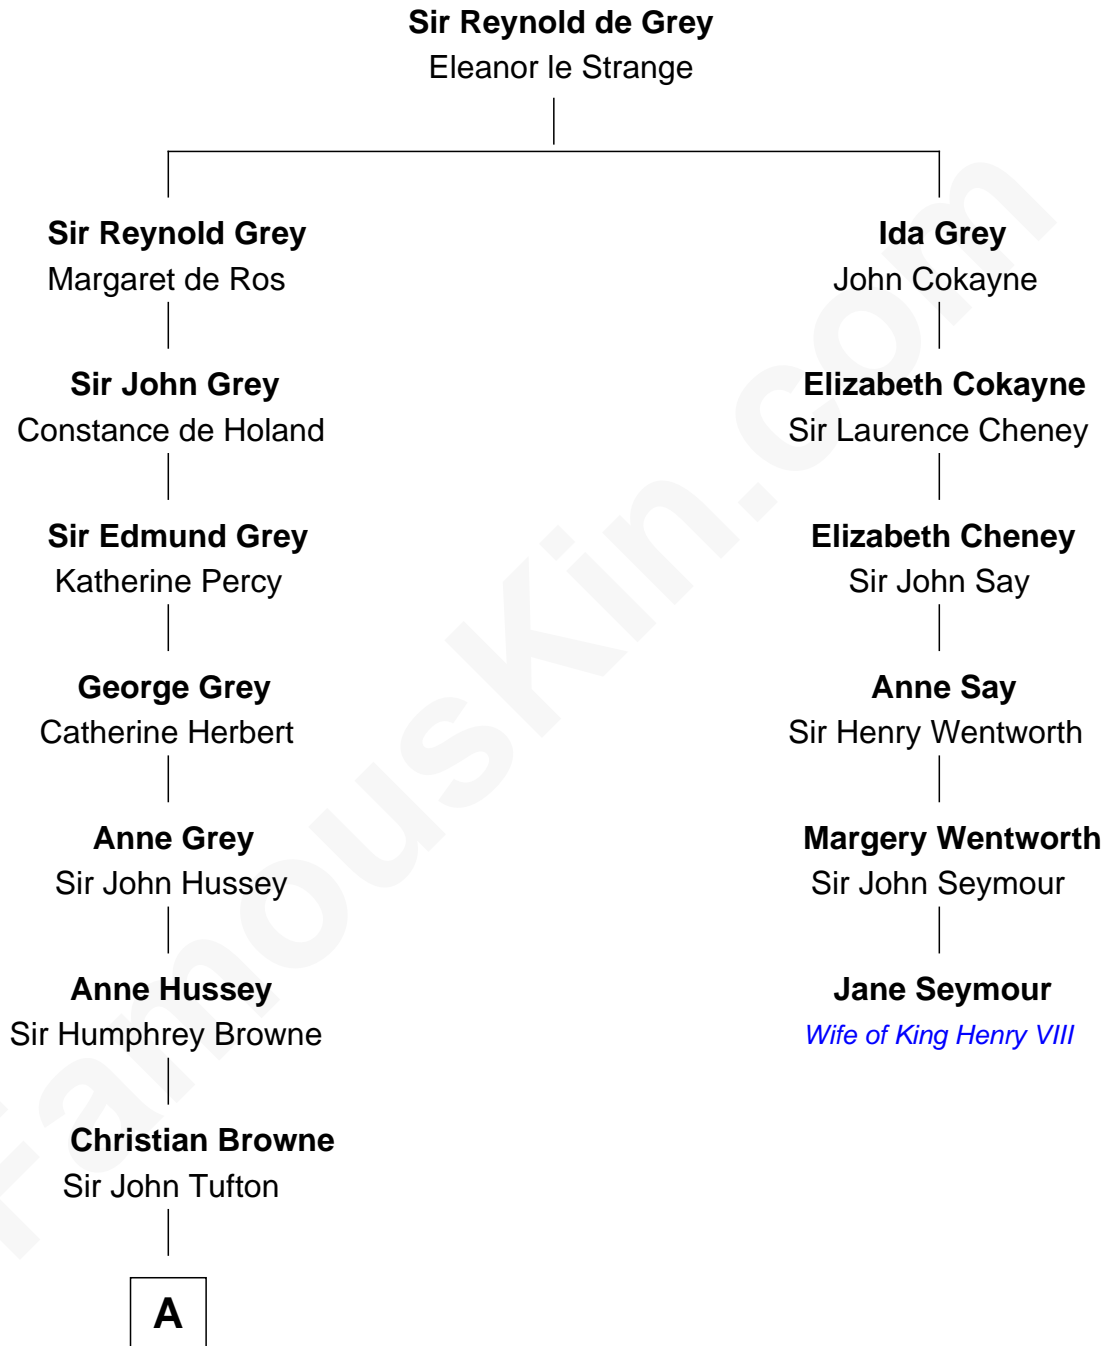

FamousKin.com

Relationship Chart of

Cara Delevingne

Fashion Model and Movie Actress

5th cousin 15 times removed of

Jane Seymour

3rd Wife of King Henry VIII

B

Anne Margaret Faudel-Phillips

John Vincent Sheffield

Jane Armyne Sheffield

Sir Jocelyn Edward Greville Stevens

Pandora Anne Stevens

Charles Hamar Delevingne

Cara Delevingne

Model and Actress