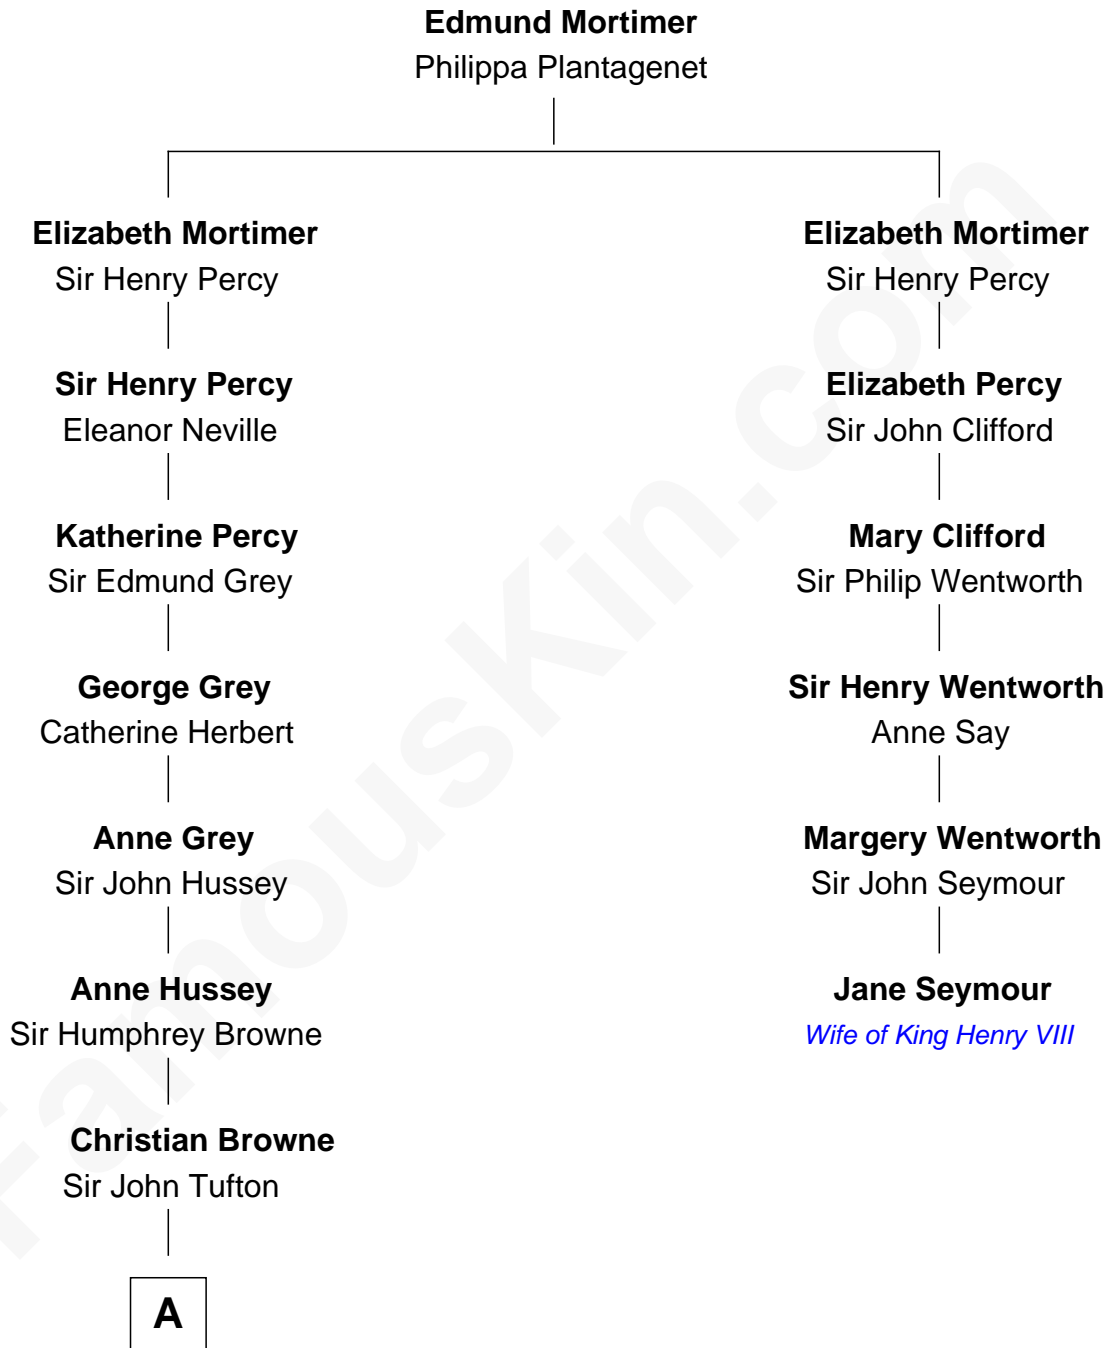

FamousKin.com

Relationship Chart of

Cara Delevingne

Fashion Model and Movie Actress

5th cousin 15 times removed of

Jane Seymour

3rd Wife of King Henry VIII

B

—
Anne Margaret Faudel-Phillips

John Vincent Sheffield

—
Jane Armyne Sheffield

Sir Jocelyn Edward Greville Stevens

—
Pandora Anne Stevens

Charles Hamar Delevingne

—
Cara Delevingne

Model and Actress