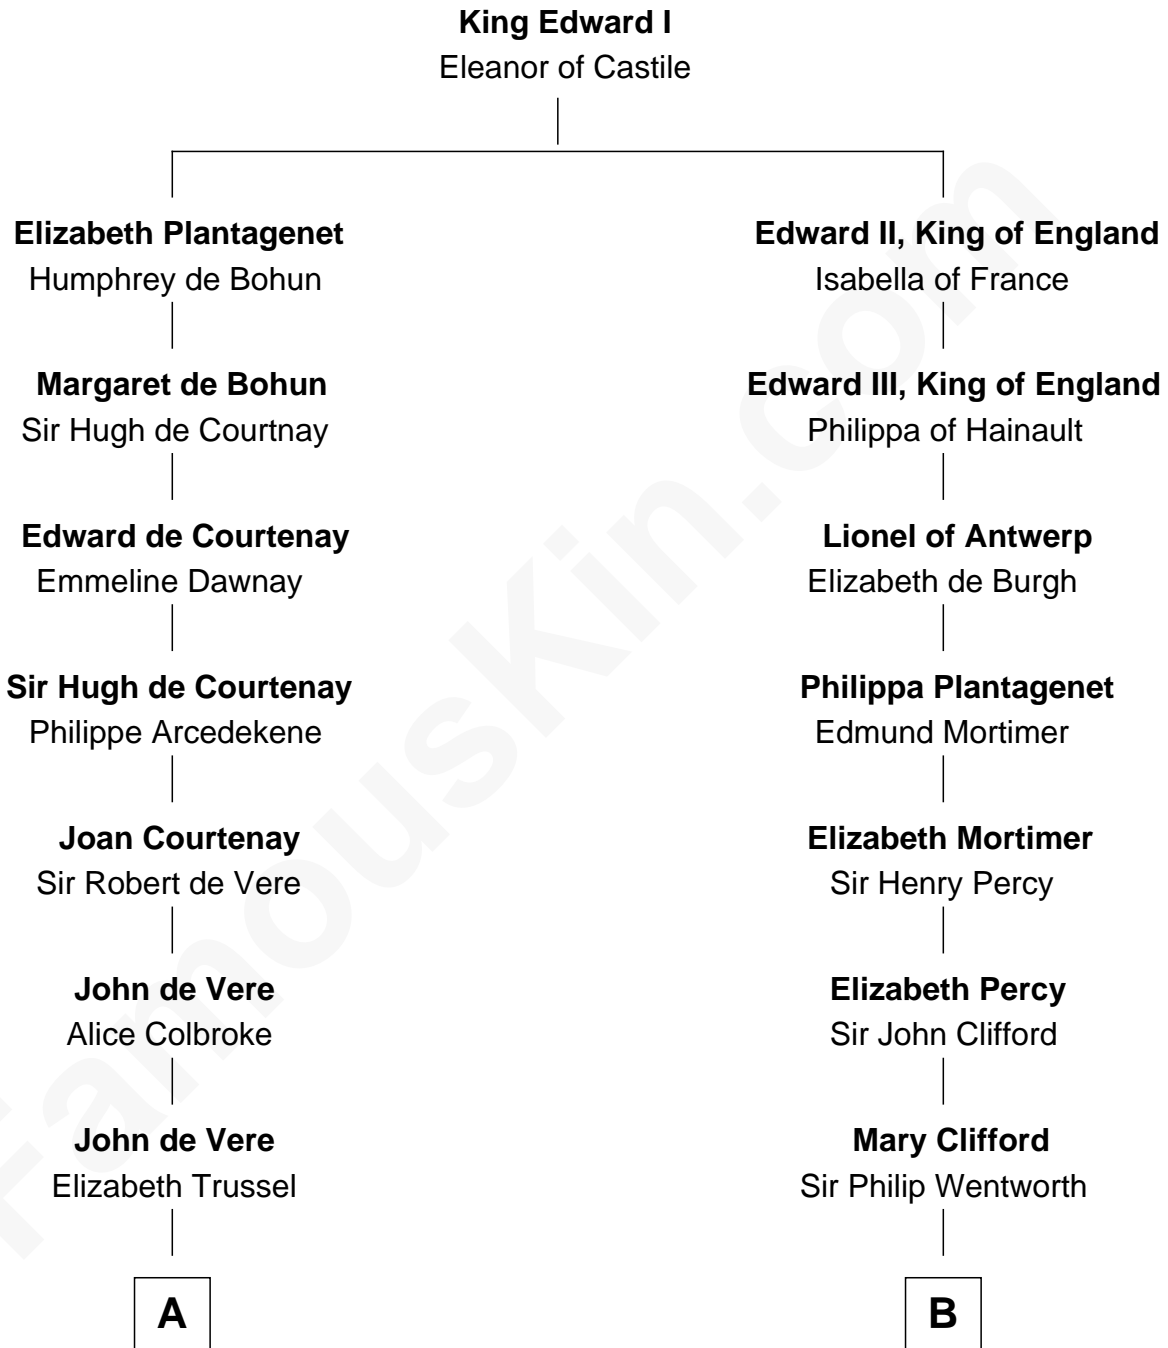

FamousKin.com

Relationship Chart of

Cara Delevingne

Fashion Model and Movie Actress

9th cousin 12 times removed of

Jane Seymour

3rd Wife of King Henry VIII