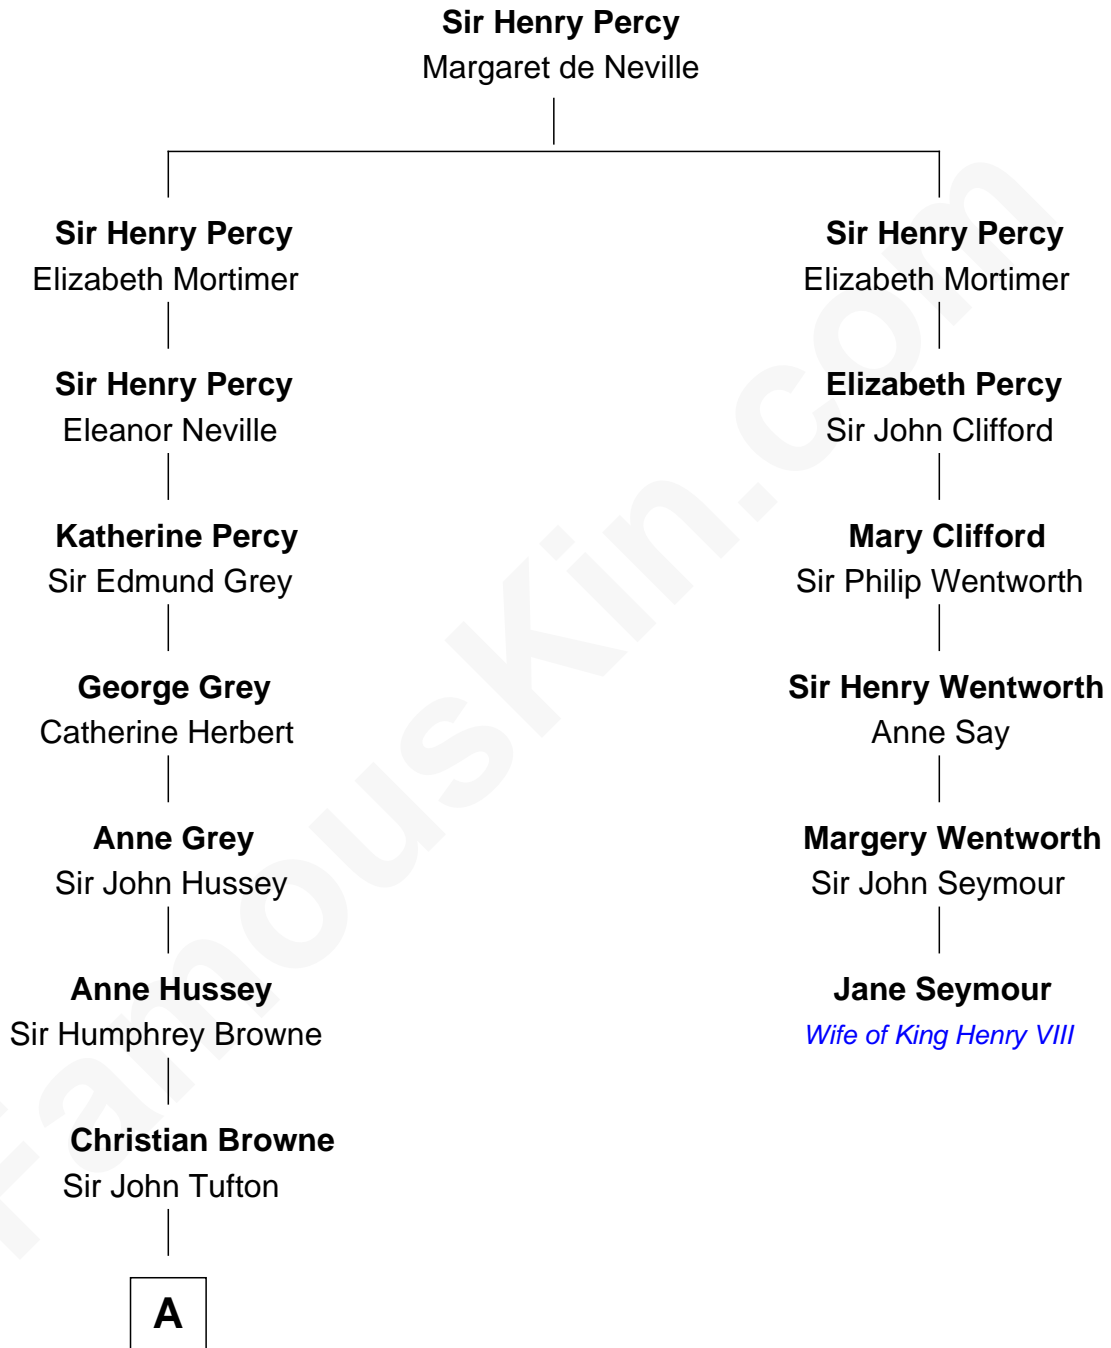

FamousKin.com

Relationship Chart of

Cara Delevingne

Fashion Model and Movie Actress

5th cousin 15 times removed of

Jane Seymour

3rd Wife of King Henry VIII

B

—
Anne Margaret Faudel-Phillips

John Vincent Sheffield

—
Jane Armyne Sheffield

Sir Jocelyn Edward Greville Stevens

—
Pandora Anne Stevens

Charles Hamar Delevingne

—
Cara Delevingne

Model and Actress