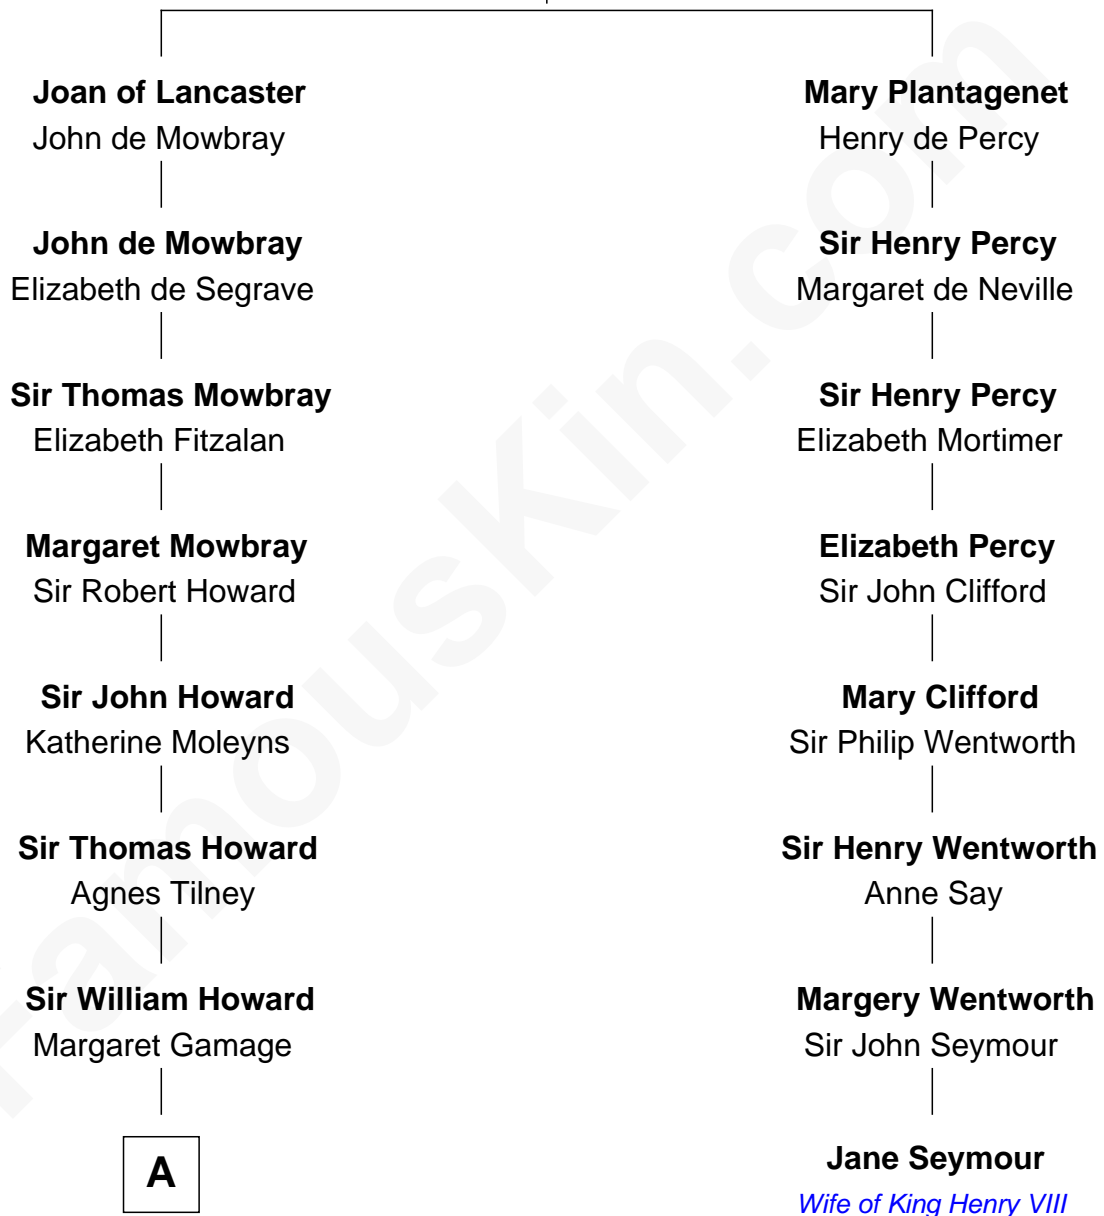

FamousKin.com

Relationship Chart of

Cara Delevingne

Fashion Model and Movie Actress

7th cousin 13 times removed of

Jane Seymour

3rd Wife of King Henry VIII

Henry Plantagenet
Maud de Chaworth

A

Douglas Howard
Sir John Sheffield

Edmund Sheffield
Ursula Tyrwhitt

Sir John Sheffield
Grizel Anderson

Edmund Sheffield
Elizabeth Cranfield

John Sheffield
Frances Stewart

Sir Charles Herbert later Sheffield
Margaret Diana Sabine