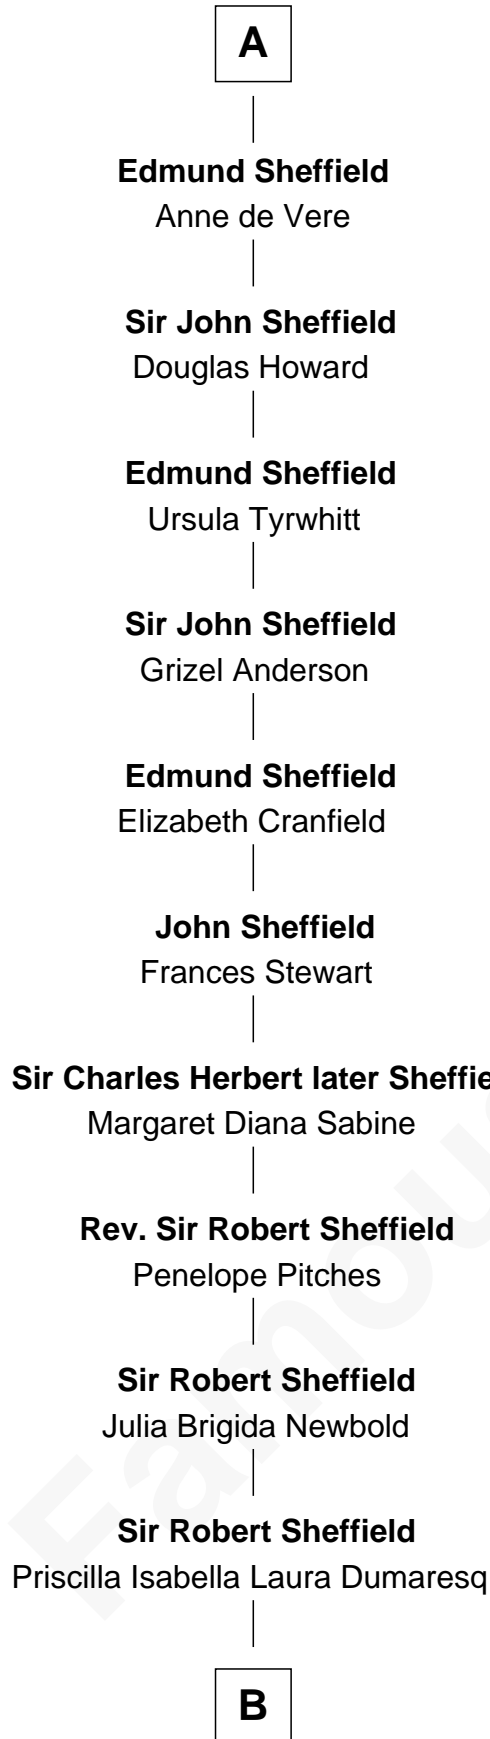

FamousKin.com

Relationship Chart of

Cara Delevingne

Fashion Model and Movie Actress

7th cousin 14 times removed of

Jane Seymour

3rd Wife of King Henry VIII

Sir Hugh I de Audley

Iseult de Mortimer

B

—
Sir Berkeley Digby George Sheffield

Julia Mary de Tuyll van Serooskerken

—
John Vincent Sheffield

Anne Margaret Faudel-Phillips

—
Jane Armyne Sheffield

Sir Jocelyn Edward Greville Stevens

—
Pandora Anne Stevens

Charles Hamar Delevingne

—
Cara Delevingne

Model and Actress