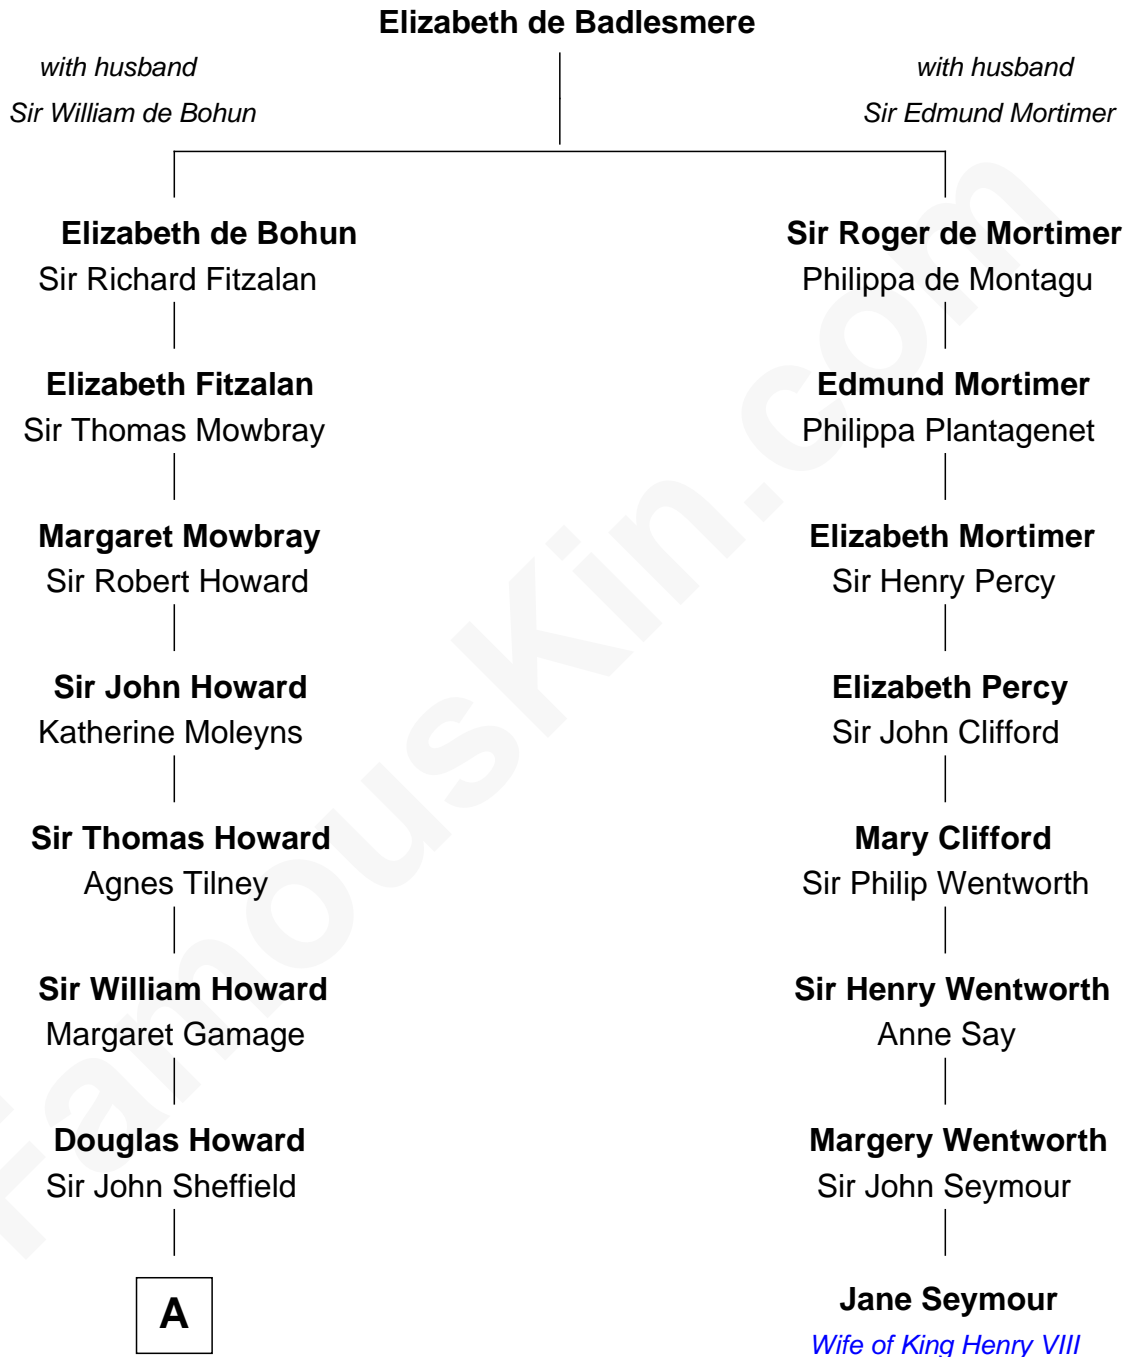

FamousKin.com

Relationship Chart of

Cara Delevingne

Fashion Model and Movie Actress

7th cousin 12 times removed of

Jane Seymour

3rd Wife of King Henry VIII

A

Edmund Sheffield

Ursula Tyrwhitt

Sir John Sheffield

Grizel Anderson

Edmund Sheffield

Elizabeth Cranfield

John Sheffield

Frances Stewart