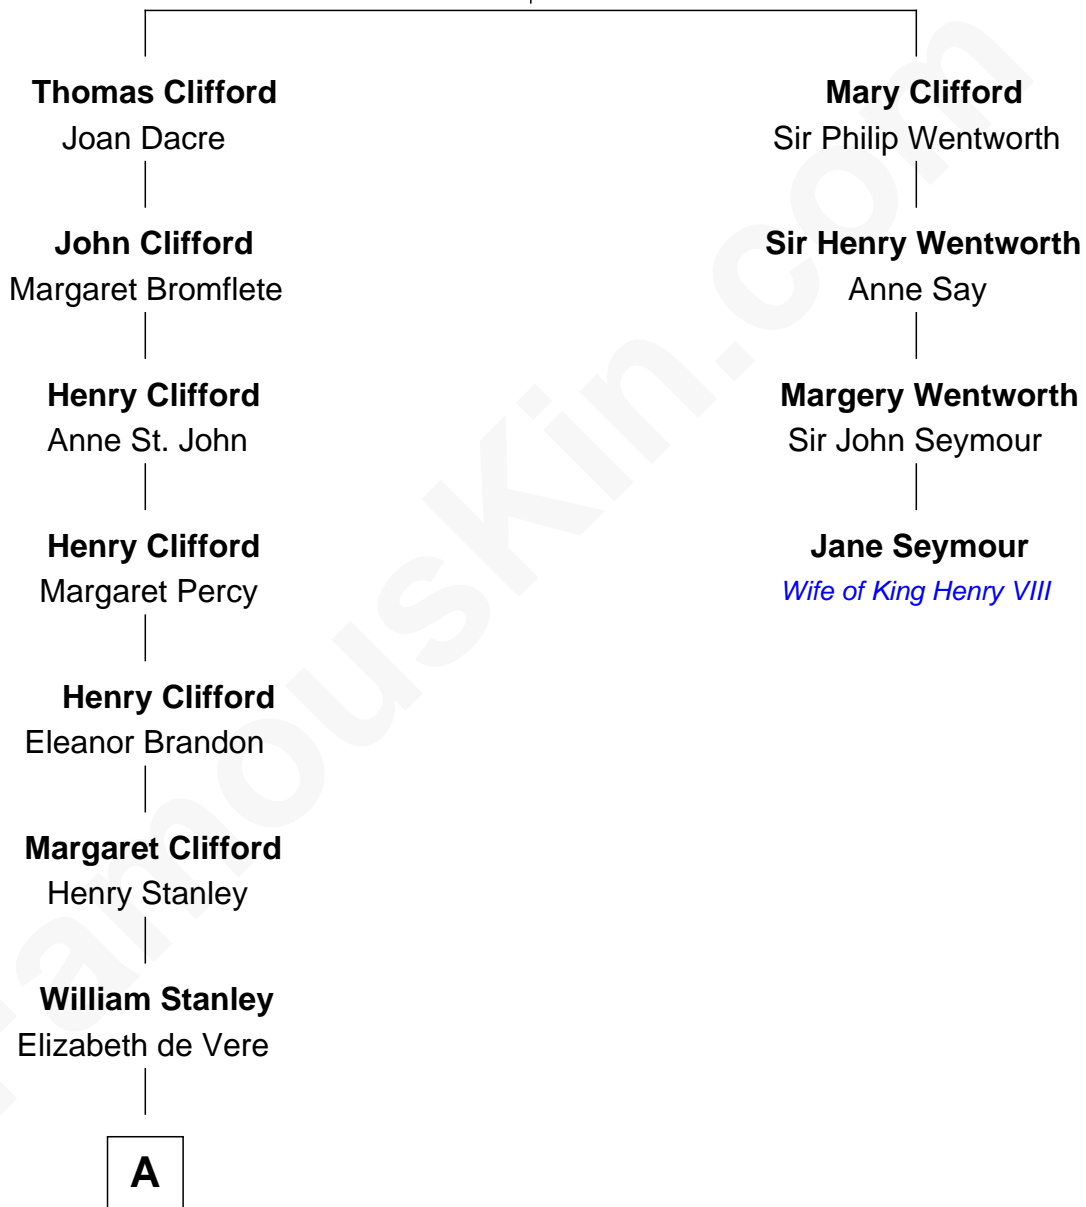

## Relationship Chart of

### Cara Delevingne

*Fashion Model and Movie Actress*

3rd cousin 17 times removed of

**Jane Seymour**

*3rd Wife of King Henry VIII*

**Sir John Clifford**

Elizabeth Percy

**A**

**James Stanley**  
Charlotte de la Trémoille

**Amelia Sophia Stanley**  
John Murray

**Charles Murray**  
Catherine Watts

**Anne Murray**  
John Cochrane

**Catherine Cochrane**  
Alexander Stewart

**Margaret Stewart**  
Charles Gordon